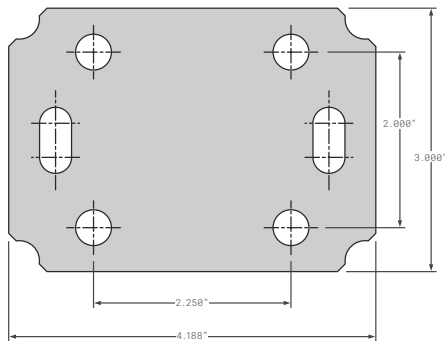

FCB010-927 REPLACES PEN70-13, FCE 2576-2
4 HOLE 3 X 4.188 WITH TWO SLOTS 2 X 2.25 HOLE CENTERS, STEEL