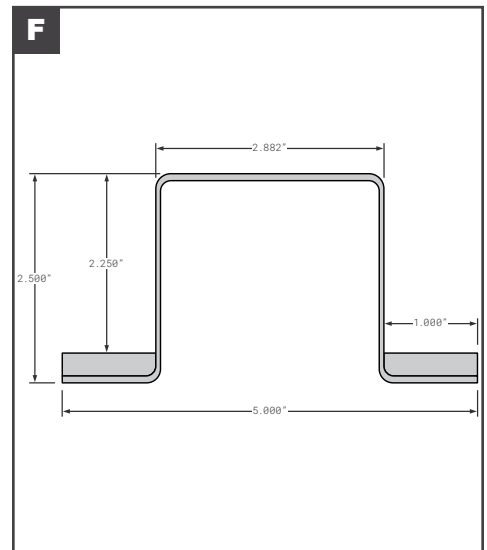

Part No.	Description	Replaces	Length
A	HY10054764	HYUNDAI FRONT POST 117-02335-3 3.2" RADIUS	OEM	106.57"
B	HY10056705	HYUNDAI FRONT POST 117-02340 GALVANIZED	OEM	108.1"
C	HY10061587	HYUNDAI FRONT POST 117-02335 GALVANIZED	OEM	112.6"
D	HY20011744	HYUNDAI FRONT POST 117-02010	OEM	103.346"
E	HY20051352	HYUNDAI FRONT POST 117-02111	OEM	115.938"
F	HY20064923	HYUNDAI FRONT POST 117-02002	OEM	106.614"