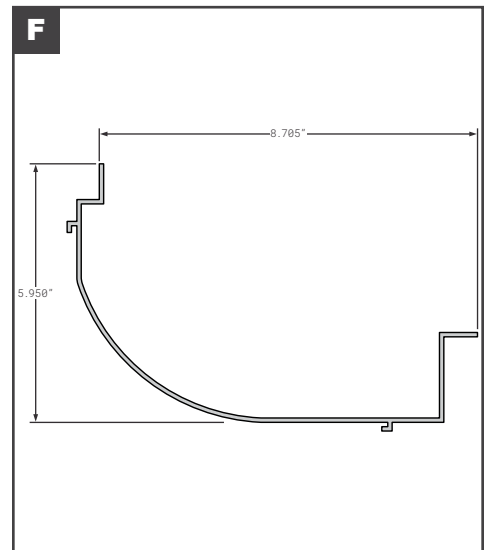

Part No.	Description	Replaces	Length
A	RP-958K-PPW	TRAILMOBILE 6" RADIUS PPW	OEM	117.5"
B	FCB025-826	UTILIMASTER STYLE - EXTRUDED ALUMINUM MILL FINISH	06013020-10800	112"
C	FCB025-802-001	UTILITY STYLE INSERT FOR DRY FREIGHT RADIUS STAINLESS STEEL	03-2500-099	120"
D	FCB025-802-002	UTILITY STYLE INSERT FOR REEFER RADIUS STAINLESS STEEL	03-2500-098	120"
D	FCB025-802-003	UTILITY STYLE INSERT FOR REEFER RADIUS ALUMINUM PPW	03-2500-116	120"
E	FCB025-805	UTILITY STYLE EXTRUDED ALUMINUM PPW	01-6500-0-0139, 01-6500-0-160	120"
F	FCB025-805-001	UTILITY STYLE 4000D-X DRY FREIGHT WITH TABS EXTRUDED ALUMINUM MILL FINISH	01-6500-0-159	120"