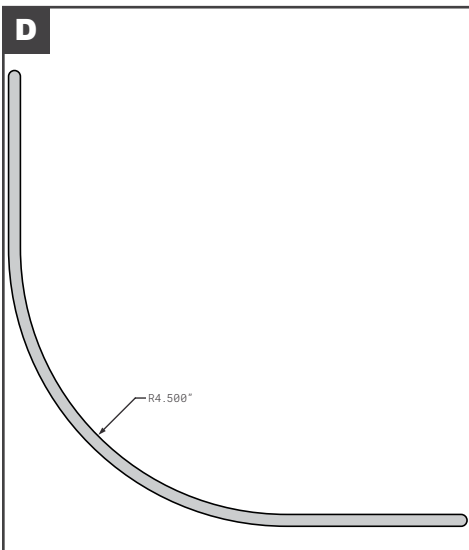

Part No.	Description	Replaces	Length
A	FCB025-806-001	UTILITY STYLE 3000R REEFER WITH TABS EXTRUDED ALUMINUM MILL FINISH	01-6500-0-156	120"
B	FCB025-807	UTILITY NEW STYLE 4000D-X, 4000D-X 100 COMPOSITE, 4000D-X TBR DRY FREIGHT EXTRUDED ALUMINUM MILL FINISH	01-6500-0-164	120"
C	FCB025-807-002	UTILITY NEW STYLE DRY FREIGHT ALUMINUM PPW	03-2170-0-355, 03-2170-0-351	110"
D	FCB025-860	VANGUARD COMPOSITE EXTRUDED ALUMINUM MILL FINISH	EXT00012-110	110"
E	FCB025-880	WABASH STYLE DURAPLATE EXTRUDED ALUMINUM MILL FINISH	E8350120, E9261200	120"
F	FCB025-882	WABASH STYLE FREIGHT PRO 5" ALUMINUM PPW	PNL8-19	110"