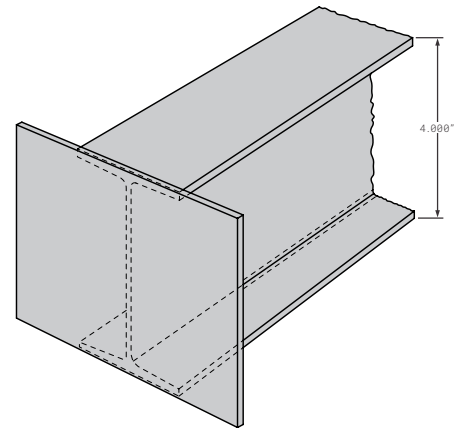

REPLACES
OEM

HYUNDAI 4 INCH I-BEAM 3.2LBS/FT COATED WITH CLIPS, STEEL, 101.5"

HY10059703

REPLACES
OEM

HYUNDAI 4 INCH I-BEAM 3.2LBS/FT COATED WITH CLIPS, NO HOLE, STEEL, 101.5"

HY1170AA002G01

REPLACES
OEM

HYUNDAI 4 INCH I-BEAM 3.2LBS/FT GALVANIZED W/CLIPS, STEEL, 101.5"