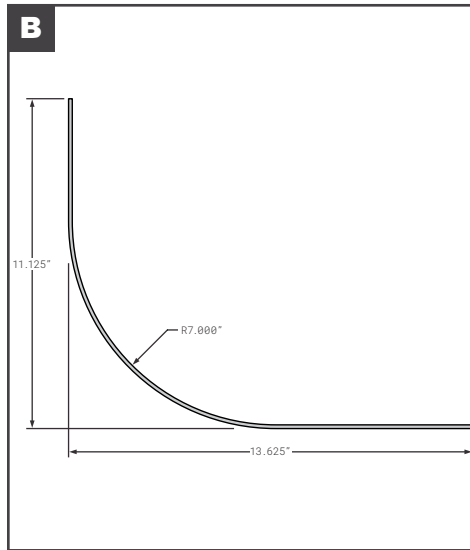

Corner Radius

Corner Radius