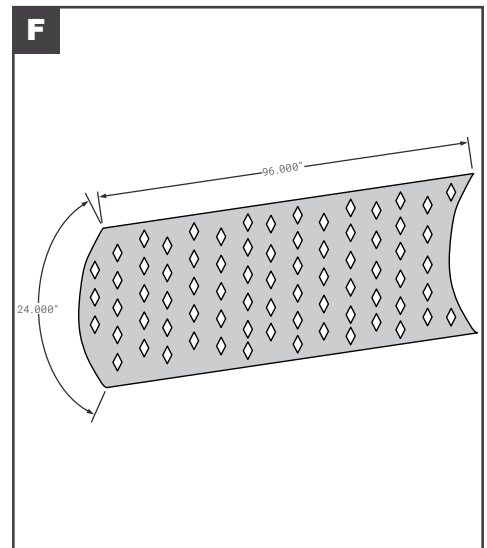

Part No.	Description	Replaces	Length
A	FCB025-901	A.M. HAIRE STYLE FOR 102" WIDE - ALUMINUM MILL FINISH	00151-01	90.5"
B	FCB025-370	KIDRON REEFER FOR 102" WIDE - EXTRUDED ALUMINUM MILL FINISH	K935148	91.5"
C	FCB025-460	MICKEY STYLE FOR 102" WIDE - ALUMINUM MILL FINISH	5005603	91"
D	FCB025-753	MORGAN STYLE FOR 96" WIDE - ALUMINUM MILL FINISH	13500	80.88"
D	FCB025-753-001	MORGAN STYLE FOR 102" WIDE - ALUMINUM MILL FINISH	13502	86.88"
D	FCB025-755-001	MORGAN STYLE FOR 102" WIDE - STAINLESS STEEL	1358401	86.88"
D	MOR13500	MORGAN FOR 96" WIDE - ALUMINUM MILL FINISH	OEM	80.88"
D	MOR13502	MORGAN FOR 102" WIDE - ALUMINUM MILL FINISH	OEM	86.88"
D	MOR1358401	MORGAN FOR 102" WIDE - STAINLESS STEEL	OEM	86.88"
E	FCB025-520	MULTIVANS STYLE FOR 102" WIDE - ALUMINUM MILL FINISH	DB100802	91.75"
F	FCB025-531	READING (TRG) STYLE FOR 102" WIDE - DIAMOND PLATE	13440001	96"