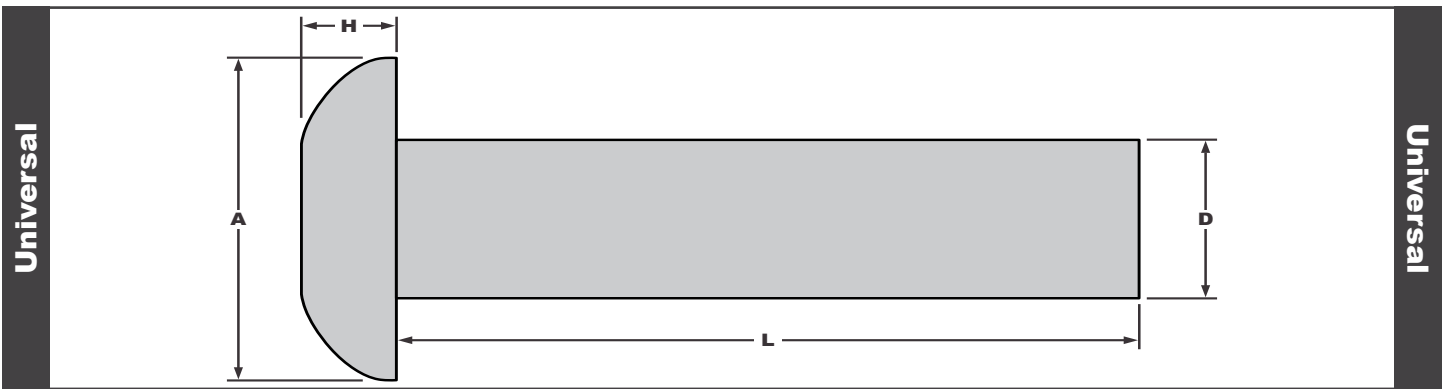

Aluminum Bucking Rivets

Rivet Alloy Identification

Hard — Alloy 2117 I.D. Mark Depressed dimple in top center of rivet head

Soft — Alloy 1100F I.D. Mark Raised figure "2" on bottom of shank

All rivets are chamfered.

Rivet Set Tools