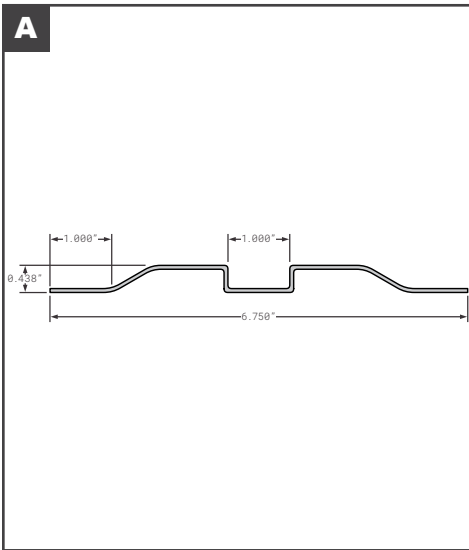

Roof Bows

Roof Bows