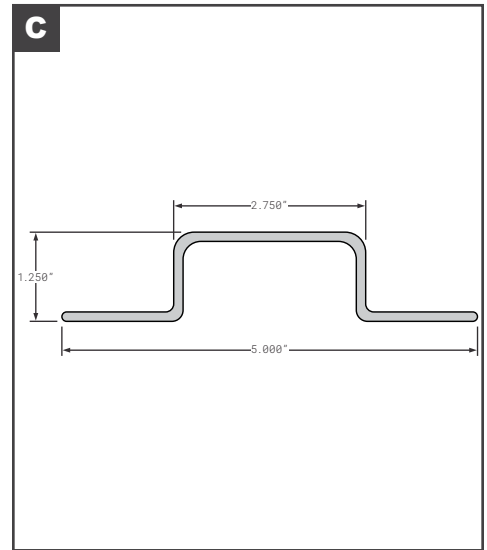

Side Posts

Side Posts

	Part No.	Description	Replaces	Length
A	FCB035-880-002	WABASH STYLE SIDE POST INNER WAB53002552 COMPOSITE PLATE LOGISTIC	WAB53002552	110"
B	FCB035-880-004	WABASH STYLE SIDE POST OUTER WAB01A01850 COMPOSITE PLATE PPW FLAT	WAB01A01850	108.25"
C	FCB035-901	WABASH STYLE SIDE POST GALVANIZED STEEL UNIVERSAL 1.25 X 5" 01200069 NON-LOGISTIC	1200069	110"
D	SUP01201150-06	WABASH (FORMERLY SUPREME) Z .81"	015992, 01201150-06	101.5"
E	SUP01201147-07	WABASH (FORMERLY SUPREME) Z 1.25" HOLES 2" ON CENTER	015554765A, 01201147-07	107.5"
E	SUP015201011A	WABASH (FORMERLY SUPREME) Z 1.25" - NO HOLES	015201011A	106.38"