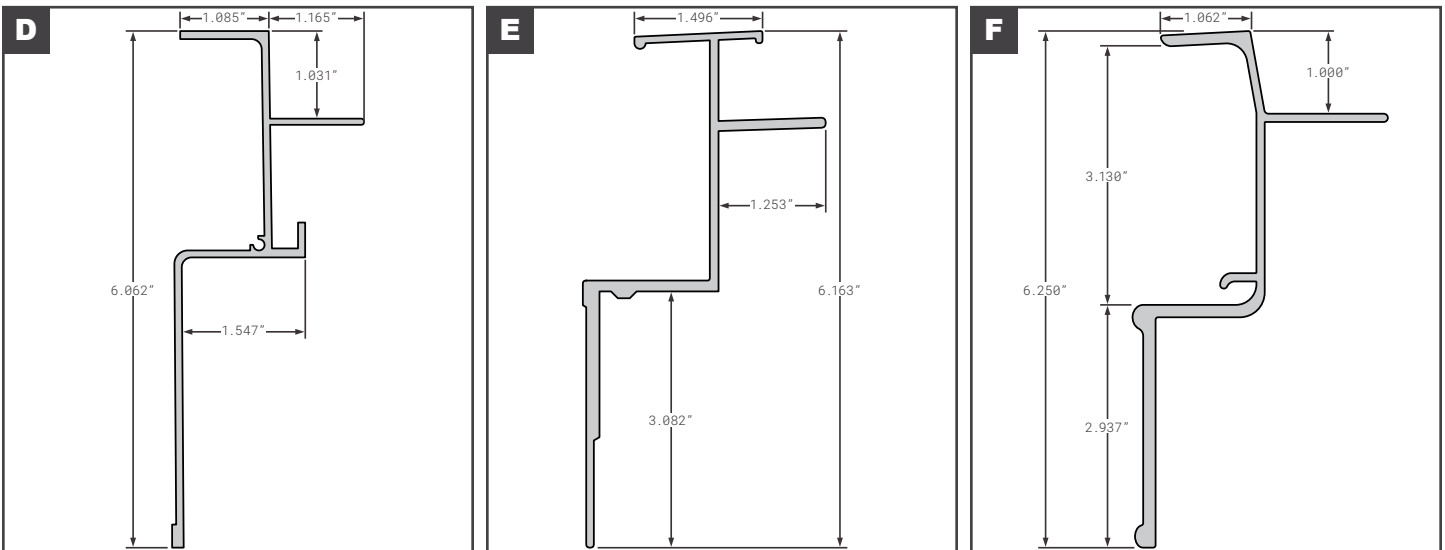

Side Top Rails

	Part No.	Description	Replaces	Length
A	HYU10055833	HYUNDAI THERMOTECH	E01-027	618.5"
B	HYU10060537	HYUNDAI ORIGINAL DROP-FRAME	E01-150	626"
C	HYU10060549	HYUNDAI COMPOSITE WITH TOP COVER ANGLE	E01-050	626"
D	FCB050-370	KIDRON STYLE REEFER	921176, K952421, 5002/28	336"
E	FCB050-460	MICKEY STYLE FOR 1" DEEP ROOF BOW	5299717, 6004/26	312"
F	FCB050-510-001	MONON STYLE, VANGUARD STYLE DRY FREIGHT	V01-150, EXT00002-621M, AA100290	624"