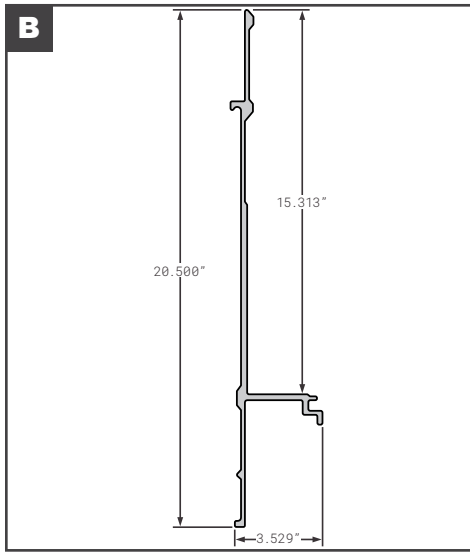

Side Bottom Rails

Side Bottom Rails