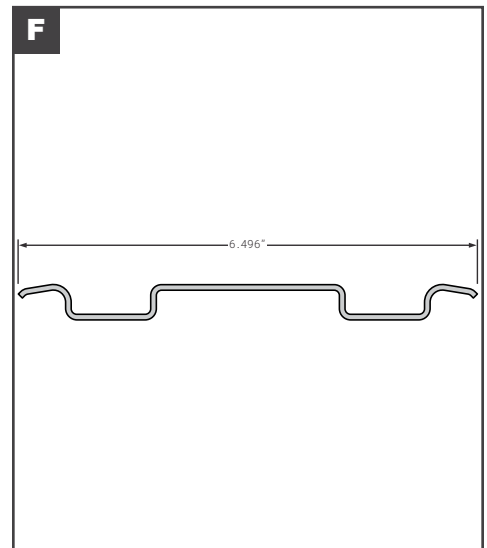

Part No.	Description	Replaces	Length
A	FCB035-559	GREAT DANE STYLE SIDE POST GALVANIZED STEEL UNIVERSAL 1.12 X 5.25 X 110	40900411	110"
B	FCB035-903	GREAT DANE STYLE SIDE POST GALVANIZED STEEL UNIVERSAL .69 X 5.5" 40904601X110 NON-LOGISTIC	40904601X110	110"
C	FCB035-904	GREAT DANE STYLE SIDE POST GALVANIZED STEEL UNIVERSAL LOG 1.25 X 5" 40910400 STO 04-20577-006	40910400, 04-20577-006-00	120"
D	HY10007272	HYUNDAI SIDE POST 112-02021C 14GA GALVANIZED GR50	OEM	113"
E	HY10009128	HYUNDAI SIDE POST 112-02019D 16GA GALVANIZED GR50	10014002, 100091320, 10011825, 10021729, 10009129, 10014020, 10031102	131"
F	HY10011202	HYUNDAI SIDE POST 112-02039 14GA GALVANIZED STEEL	OEM	108"