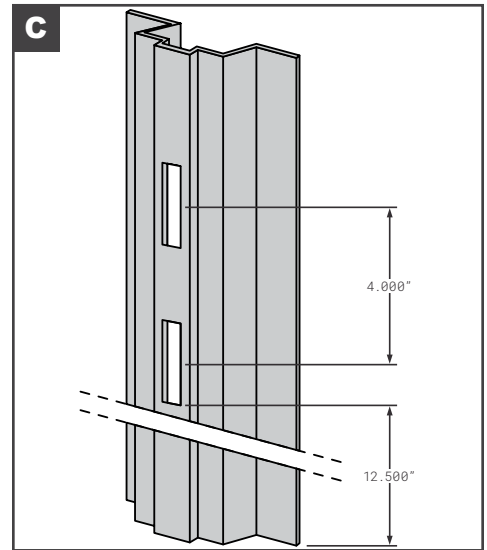

Side Posts

Posts & Radius Panels

Side Posts