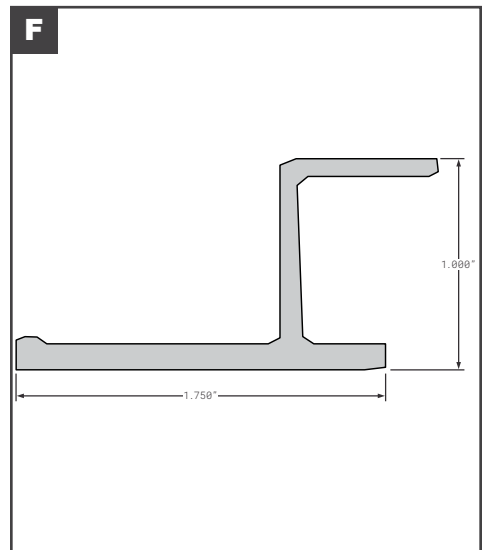

Part No.	Description	Replaces	Length
A	STR62014	STRICK LOGISTIC A SLOT SIDE POST GALVANIZED STEEL	OEM	107.31"
B	STR728437	STRICK SIDE NOSE POST GALVANIZED STEEL 5.25" HAT 1.3125" DEEP	OEM	107.5"
C	7513-5-044-1166	TRAILMOBILE ULTRA PLATE ASSEMBLED POST PUNCHED	OEM	110"
D	90-4-1988P-0-112	TRAILMOBILE GALVANIZED STEEL HAT 1-3/16 X 5" WIDE PUNCHED	OEM	112"
E	90-4-483-0-114	TRAILMOBILE ALUMINUM HAT 1.25"	OEM	--
F	FCB035-802	UTILITY STYLE 3000R ALUMINUM J	01-6500-0-157	--