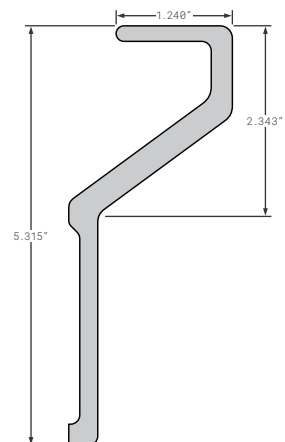

HY10003146 OEM
HYUNDAI 102.125" 1 PIECE WRAP AROUND

Nose Rails

HY10005195 OEM
HYUNDAI 102.25" 1 PIECE WRAP AROUND

HY10013255 OEM
HYUNDAI 87" STRAIGHT

HY10016265 OEM
HYUNDAI 102.375" 1 PIECE WRAP AROUND

Nose Rails