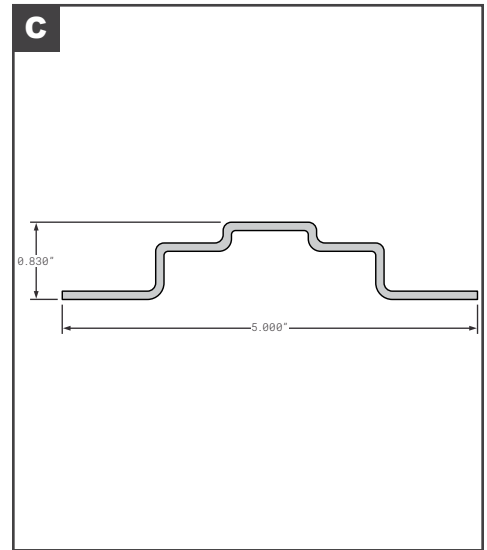

Side Posts

Side Posts

Part No.	Description	Replaces	Length
A	FCB035-825 UNIVERSAL Z .81" - GALVANIZED STEEL	019103063, 015992, 01201150-06	107"
B	FCB035-200 GREAT DANE STYLE SIDE POST ALUMINUM ALUMINUM Z 70092 2"	70092	--
C	FCB035-205 GREAT DANE STYLE SIDE POST GALVANIZED STEEL 40915011 .83" LOGISTIC 4" ON CENTER	40915011	110"
D	FCB035-220 GREAT DANE STYLE SIDE POST INNER 40915179 COMPOSITE PLATE LOGISTIC	40915179	107"
E	FCB035-220-001 GREAT DANE STYLE SIDE POST OUTER 40915178 COMPOSITE PLATE PPW	40915178	--
F	FCB035-301 GREAT DANE STYLE SIDE POST GALVANIZED STEEL UNIVERSAL .5 X 6.5" 40912301X110 STO 04-20671-006	40912301X110, 04-20671-006	110"