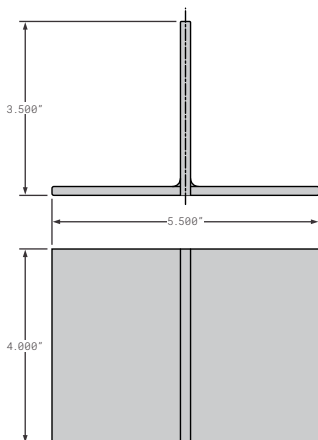

Accessories

FCB010-920 REPLACES 1310-2395-4
T STYLE 5.5" X 4" BLANK NO HOLES, ALUMINUM