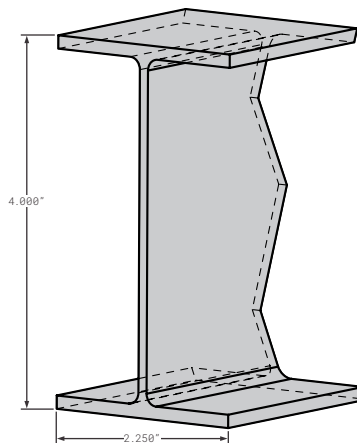

FCB010-805-001

REPLACES
04-2250-0-026

5.5 INCH I-BEAM 2.25 FLANGE WITH CLIPS, ALUMINUM 101.75"

Aluminum I-Beams

FCB010-910-002

REPLACES
5X102AL, 90-4-2028-0-102

5 INCH I-BEAM 2.5 TOP AND BOTTOM FLANGE, ALUMINUM, USE WITH CLIP FCB010-920, 102"