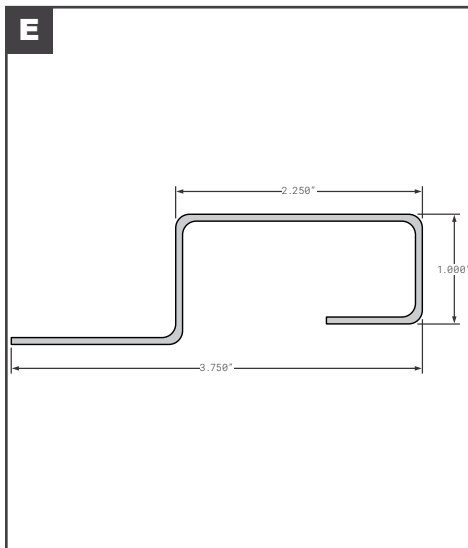

Part No.	Description	Replaces	Length
A	FCB055-860	VANGUARD STYLE GALVANIZED STEEL	RBW00004	98.94"
B	SUP07200142-03	WABASH TRUCK BODY (FORMERLY SUPREME) 015084002A	OEM	90.88"
B	SUP07200142-04	WABASH TRUCK BODY (FORMERLY SUPREME) 015084003A	OEM	96.88"
C	FCB055-075	A.M.HAIRE STYLE	30722, 30723	98.5"
D	FCB055-370	KIDRON STYLE, READING (TRG) STYLE	K932023	100"
E	FCB055-460	MICKEY STYLE	6110662, 5112333	97.5"
F	FCB055-755	MORGAN STYLE GALVANIZED STEEL	019083, 0192303	92"
F	MOR0192303	MORGAN GALVANIZED STEEL 019083, 0192403	OEM	92"
F	FCB055-757	MORGAN STYLE GALVANIZED STEEL	019084, 0192304	98"
F	MOR0192304	MORGAN GALVANIZED STEEL 019084, 0192404	OEM	98"