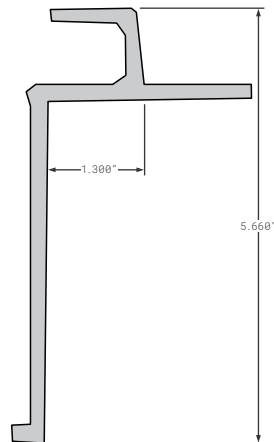

REPLACES
FWP00178, FWP00100, FWP00104

VANGUARD NEW STYLE 102" WIDE 1 PIECE WRAP AROUND

Nose Rails

FCB040-875

REPLACES
WAB04A00211

WABASH STYLE SHEET & POST 102" WIDE 1 PIECE WRAP AROUND

FCB040-877

REPLACES
WAB04000001, WAB04000595