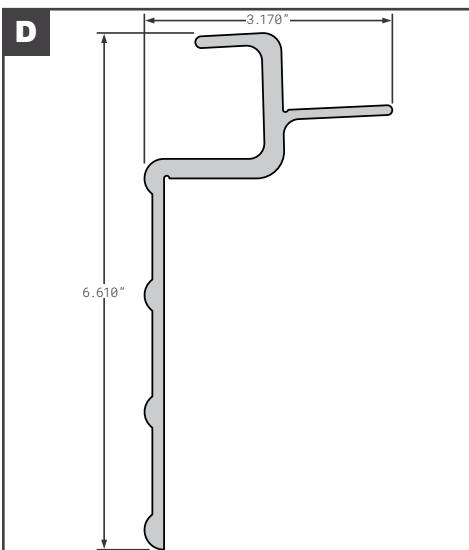

Rails

	Part No.	Description	Replaces	Length
A	FCB050-806	UTILITY STYLE N/S REEFER 3000R	01-6650-0-150	624"
	- Alternative Lengths	FCB050-806-11, FCB050-806-22, FCB050-806-30	01-6650-0-150	132", 264", 360"
B	FCB050-807	UTILITY STYLE N/S DRY VAN VS2DC/4000DX	01-6650-0-179	624"
	- Alternative Lengths	FCB050-807-11, FCB050-807-22, FCB050-807-30	01-6650-0-179	132", 264", 360"
C	FCB050-826	UTILIMASTER STYLE 2003 TO CURRENT	06000846, 3007/26	312"
D	FCB050-865	VANGUARD STYLE COMPOSITE PLATE HD	EXT00052-615.81, EXT00031-615-81, EXT00051-615.81	624"
E	FCB050-877	WABASH STYLE PLATE	WABE0076260	624"
	- Alternative Lengths	FCB050-877-11, FCB050-877-30	WABE0076260	132", 360"
F	FCB050-883	WABASH STYLE N/S COMPOSITE PLATE	WABE9246260	624"
	- Alternative Lengths	FCB050-883-11, FCB050-883-22, FCB050-883-30	WABE9246260	132", 264", 360"