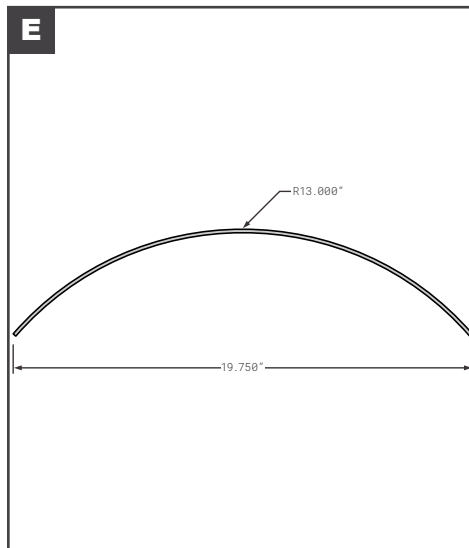

Roof Radius

Roof Radius

	Part No.	Description	Replaces	Length
A	FCB025-901	A.M. HAIRE STYLE FOR 102" WIDE - ALUMINUM MILL FINISH	00151-01	90.5"
B	FCB025-370	KIDRON REEFER FOR 102" WIDE - EXTRUDED ALUMINUM MILL FINISH	K935148	91.5"
C	FCB025-460	MICKEY STYLE FOR 102" WIDE - ALUMINUM MILL FINISH	5005603	91"
D	FCB025-753	MORGAN STYLE FOR 96" WIDE - ALUMINUM MILL FINISH	13500	80.88"
D	FCB025-753-001	MORGAN STYLE FOR 102" WIDE - ALUMINUM MILL FINISH	13502	86.88"
D	FCB025-755-001	MORGAN STYLE FOR 102" WIDE - STAINLESS STEEL	1358401	86.88"
D	MOR13500	MORGAN FOR 96" WIDE - ALUMINUM MILL FINISH	OEM	80.88"
D	MOR13502	MORGAN FOR 102" WIDE - ALUMINUM MILL FINISH	OEM	86.88"
D	MOR1358401	MORGAN FOR 102" WIDE - STAINLESS STEEL	OEM	86.88"
E	FCB025-520	MULTIVANS STYLE FOR 102" WIDE - ALUMINUM MILL FINISH	DB100802	91.75"
F	FCB025-531	READING (TRG) STYLE FOR 102" WIDE - DIAMOND PLATE	13440001	96"