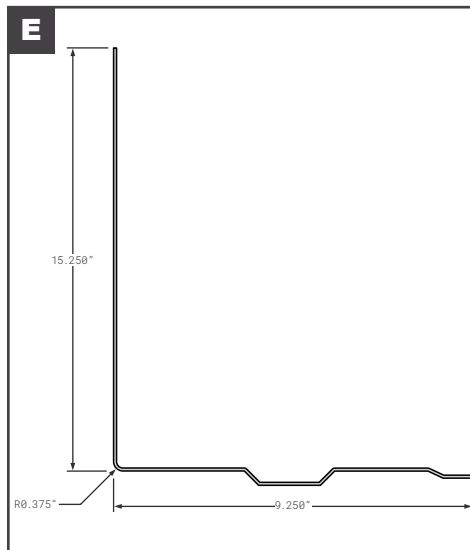

Inner Radius