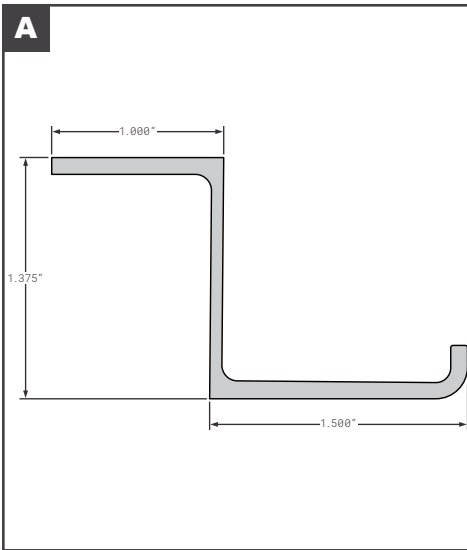

Side Posts

Side Posts