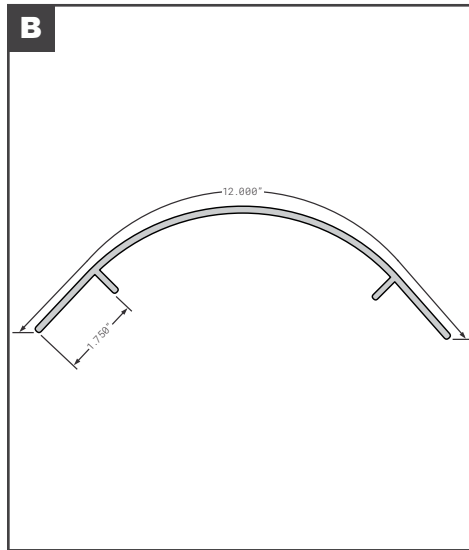

Corner Radius

Corner Radius