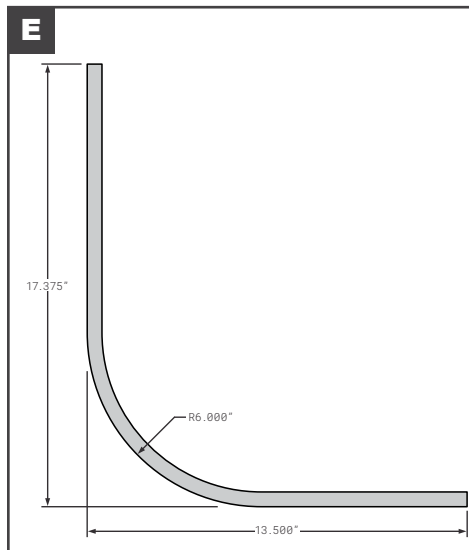

Part No.	Description	Replaces	Length
A	HY20033886	HYUNDAI RADIUS PANEL	OEM	107.46"
B	HY20050642	HYUNDAI ROADSIDE FRONT POST CORNER BEVELED	OEM	--
C	HY20054038	HYUNDAI RADIUS PANEL 4" STAINLESS STEEL MIRROR FINISH	OEM	102.188"
D	HY20084076	HYUNDAI RADIUS PANEL FRONT END 4" PPW	OEM	110"
E	HY20084150	HYUNDAI RADIUS PANEL FRONT END 6IN RADIUS PPW	OEM	110"
F	HY20092262	HYUNDAI INNER RADIUS FRONT LINING SUPPORT ROADSIDE	OEM	--
F	HY20092263	HYUNDAI INNER RADIUS FRONT LINING SUPPORT CURBSIDE	OEM	--