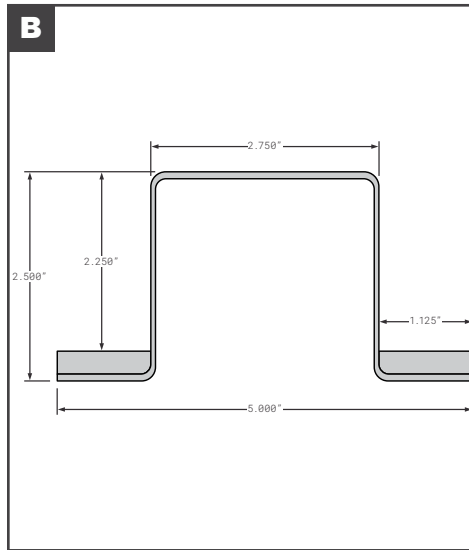

Front Posts

Front Posts