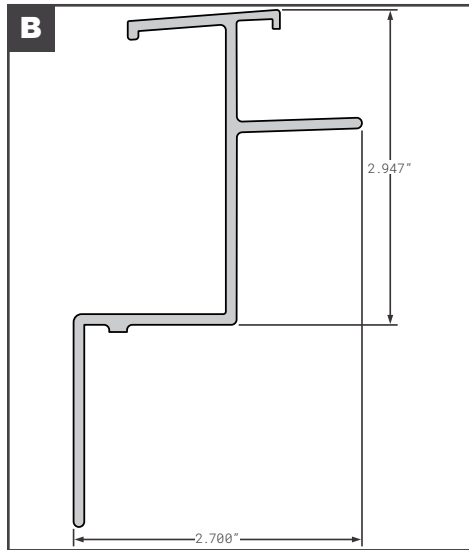

Side Top Rails

Rails

Side Top Rails