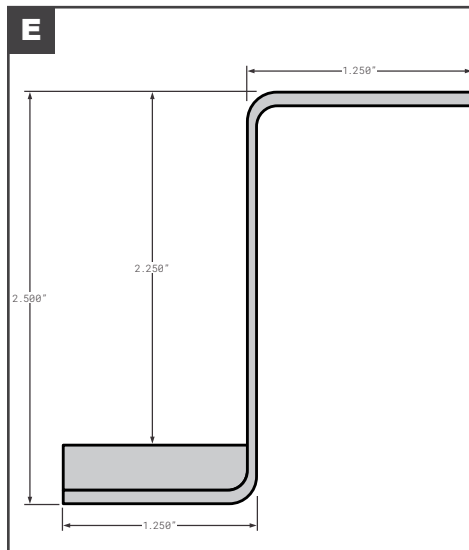

Part No.	Description	Replaces	Length
A	FCB035-002	MORGAN STYLE Z 1.38" - ALUMINUM	14211	108"
A	FCB035-751	MORGAN STYLE Z 1.38" - GALVANIZED STEEL	A0000119	107"
A	MOR14211	MORGAN Z 1.38" - ALUMINUM	OEM	108"
A	MORA0000119	MORGAN Z 1.38" - GALVANIZED STEEL	OEM	107"
B	MOR01913063	MORGAN Z .81" - GALVANIZED STEEL	01913063	107"
C	01-21122-006-00	STOUGHTON LOGISTIC INNER SIDE POST 12"	OEM	--
D	03-06347-110-00	STOUGHTON SIDE POST GALVANIZED STEEL 1.38"	OEM	110"
E	SPS01-20835-11700	STOUGHTON ROADSIDE Z-POST GALVANIZED 16GA	OEM	109"
F	SPS01-20835-21700	STOUGHTON CURBSIDE Z-POST GALVANIZED 16GA	OEM	109"