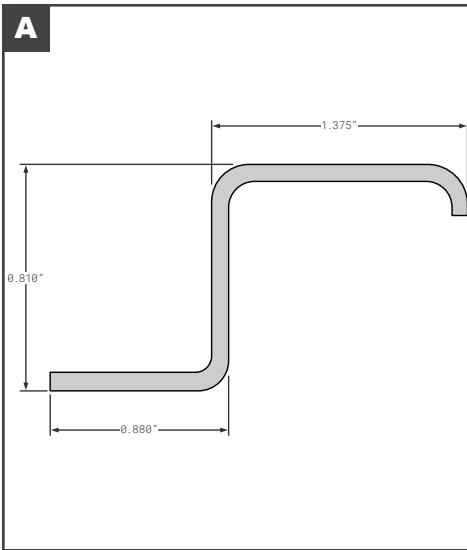

Side Posts

Side Posts

Part No.	Description	Replaces	Length
A	FCB035-825 UNIVERSAL Z .81" - GALVANIZED STEEL	019103063, 015992, 01201150-06	107"
B	FCB035-200 GREAT DANE STYLE SIDE POST ALUMINUM ALUMINUM Z 70092 2"	70092	--
C	FCB035-205 GREAT DANE STYLE SIDE POST GALVANIZED STEEL 40915011 .83" LOGISTIC 4" ON CENTER	40915011	110"
D	FCB035-220 GREAT DANE STYLE SIDE POST INNER 40915179 COMPOSITE PLATE LOGISTIC	40915179	107"
E	FCB035-220-001 GREAT DANE STYLE SIDE POST OUTER 40915178 COMPOSITE PLATE PPW	40915178	--
F	FCB035-301 GREAT DANE STYLE SIDE POST GALVANIZED STEEL UNIVERSAL .5 X 6.5" 40912301X110 STO 04-20671-006	40912301X110, 04-20671-006	110"