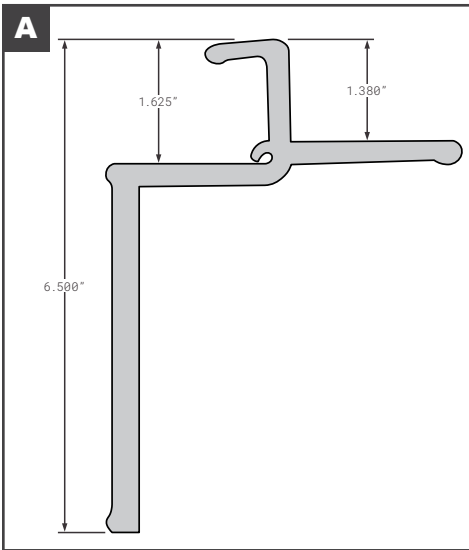

Side Top Rails

Side Top Rails