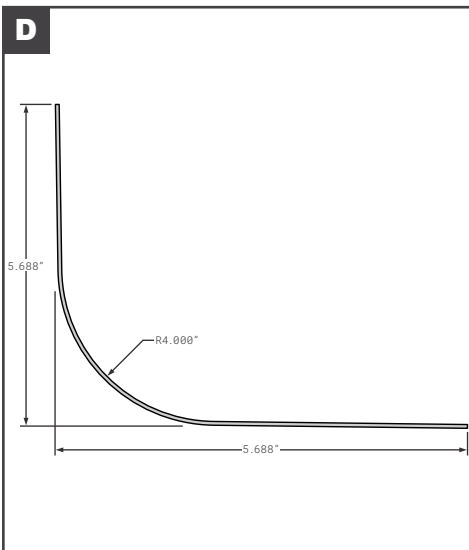

Part No.	Description	Replaces	Length
A	SPS20-000073	STOUGHTON ROADSIDE	OEM	--
A	SPS20-000074	STOUGHTON CURBSIDE	OEM	--
B	STR47158	STRICK RADIUS PANEL 7" PPW	OEM	106.5"
C	STR55567	STRICK RADIUS PANEL PPW 4" RADIUS SK55729 SK55957	OEM	105.5"
D	STR58964	STRICK RADIUS PANEL EXTRUDED ALUMINUM MILL FINISH 4" RADIUS	OEM	106.5"
E	RP-130-MFA	TRAILMOBILE ULTRA PLATE EXTRUDED ALUMINUM MILL FINISH	OEM	117.5"
F	RP-881-PPW	TRAILMOBILE O-MODEL BEVELED RADIUS ALUMINUM PPW	OEM	110"