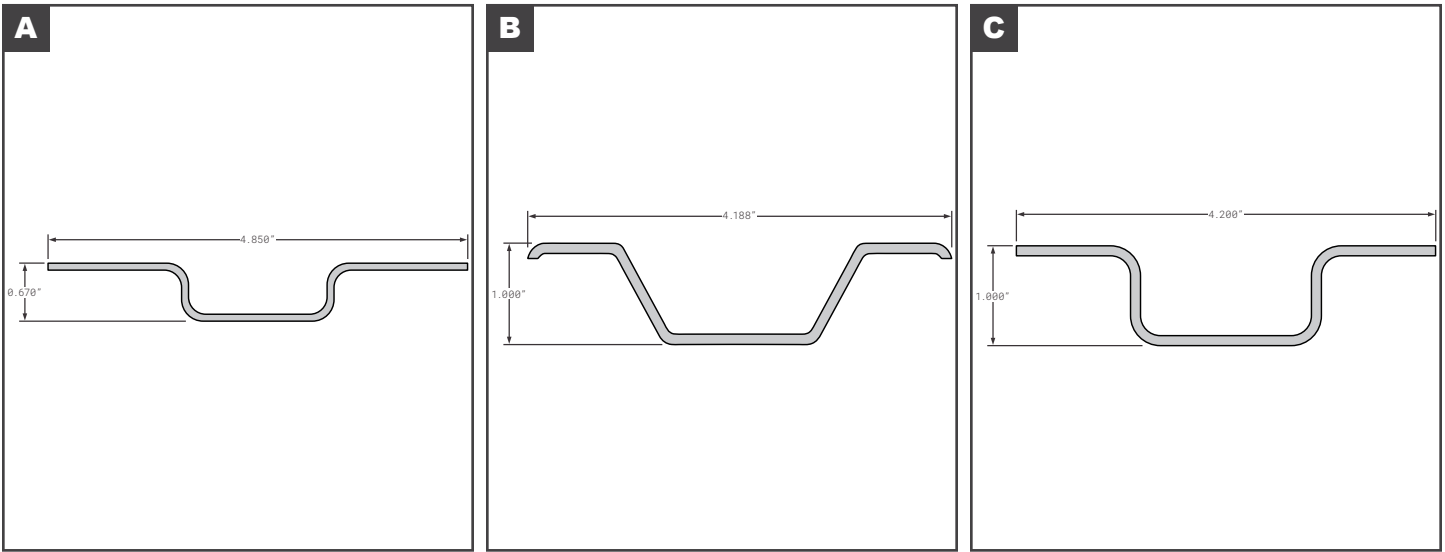

Roof Bows

Roof Bows

	Part No.	Description	Replaces	Length
A	FCB055-200	GREAT DANE STYLE ALUMINUM HAT	08581	96"
A	FCB055-200-001	GREAT DANE STYLE ALUMINUM HAT	14113	102"
B	FCB055-202	GREAT DANE STYLE P-VAN AND COMPOSITE	69102526, 41203019	98.63"
C	FCB055-203	GREAT DANE STYLE GALVANIZED STEEL HAT STYLE	41203004	98.12"
C	FCB055-204	GREAT DANE STYLE 2018 OR NEWER COMPOSITE EXTRUDED ALUMINUM MILL FINISH	41203006	98.12"
D	HY10035596	HYUNDAI NOTCHED ROOF BOW	OEM	99.3"
E	HY5100DA001X02	HYUNDAI ALUMINUM ROOF BOW	OEM	--
F	HYU10020735	HYUNDAI WITH NOTCHES	OEM	99"