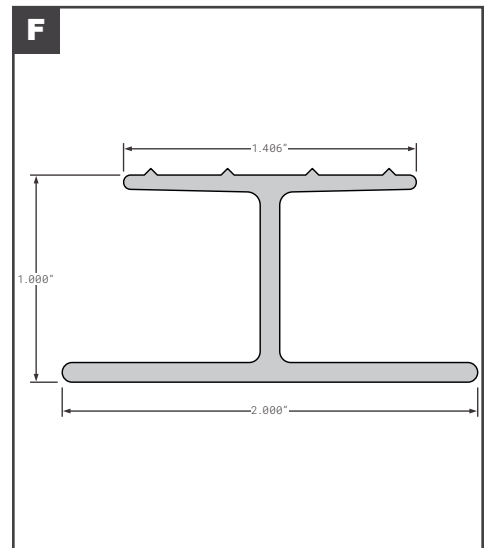

J Moldings

J Moldings

Roof Bows

	Part No.	Description	Replaces	Length
A	X6138X120	1/2" SIDE CORRUGATION CLOSURE AND ROOF	UNIVERSAL	120"
B	X6148X120	1/4" MOLDING	UNIVERSAL	120"
B	X6148X144	1/4" MOLDING	UNIVERSAL	144"
C	MOR003951	MORGAN ALUMINUM	OEM	96"
D	STR01803	STRICK 10 FT PC AA83C005512A1	OEM	120"
E	1011039	GALVANIZED STEEL ANTI-SNAG	UNIVERSAL	99"
F	FCB055-151	FRUEHAUF STYLE ALUMINUM H.D. I-BEAM	RCF-4048-1	98.5"