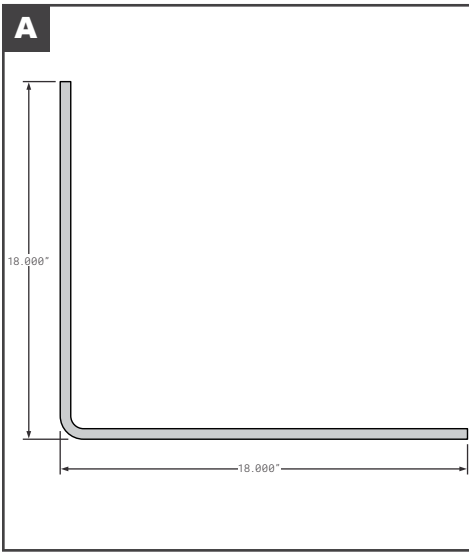

Inner Radius