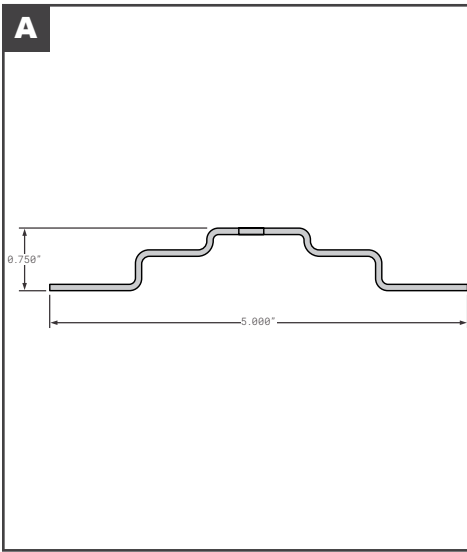

Side Posts

Side Posts

	Part No.	Description	Replaces	Length
A	HY10039523	HYUNDAI A SLOT SIDE POST 112-02298 GALVANIZED	OEM	108"
B	HY10041439	HYUNDAI Z SLOT SIDE POST E05-045	OEM	111.54"
C	HY10046094	HYUNDAI A-TRACK INNER POST	OEM	96.69"
D	HY10067082	HYUNDAI Z POST E-TRACK E05-062	OEM	114.48"
E	HY10072604	HYUNDAI OUTER POST 112-15830 2733MM WHITE LIGHTWEIGHT SIDE CLOSURE	OEM	107.59"
F	HY10072649	HYUNDAI LIGHTWEIGHT PUNCHED INNER POST 112-15831	OEM	107.44"