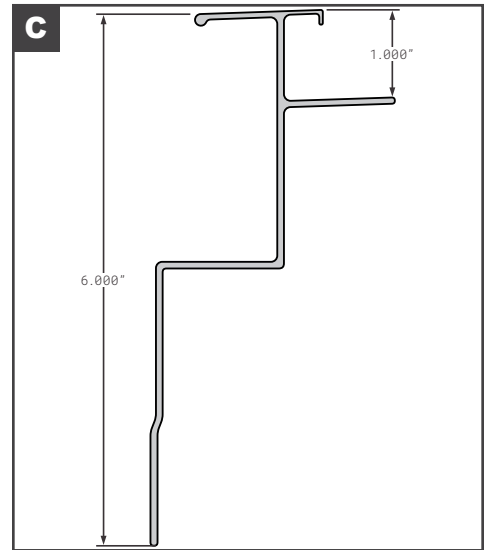

Side Top Rails

Rails

Side Top Rails