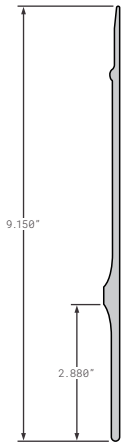

HYU2300RAA010X01 OEM

HYUNDAI FRONT CURBSIDE CORNER PROTECTOR 1/8" SMOOTH ALUMINUM 18" TALL

NEWLIFE
HEAVY DUTY TRAILER PARTS

Nose Rails

Bottom Nose Rails

FCB040-214 REPLACES
GDP41200892, GDP69102168, GDP43950316
GREAT DANE STYLE P-VAN 102" WIDE 1 PIECE WRAP AROUND