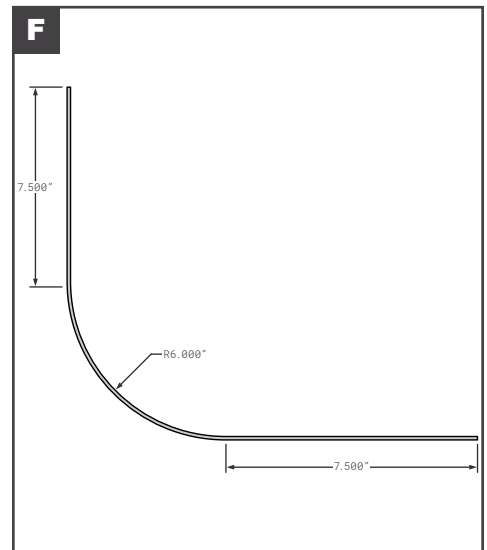

Part No.	Description	Replaces	Length
A	FCB025-214	GREAT DANE 6" RADIUS ALUMINUM ABF GREY	GDP49900216002	102.25"
B	FCB025-218	GREAT DANE THINWALL P-VAN 3" RADIUS ALUMINUM PPW	GDP69104743004	110"
B	FCB025-218-002	GREAT DANE 3" RADIUS AMAZON BLUE	GDP40900549	104"
C	FCB025-220	GREAT DANE COMPOSITE EXTRUDED ALUMINUM MILL FINISH	GDP60430401X110.56	110.56"
D	FCB025-221	GREAT DANE 2018 OR NEWER COMPOSITE NEW STYLE EXTRUDED ALUMINUM MILL FINISH	GDP6040671X111.30	111.3"
E	HY10066880	HYUNDAI FRONT CORNER POST E05-049	OEM	107"
F	HY20032332	HYUNDAI RADIUS PANEL 6" RADIUS PPW	OEM	109.65"