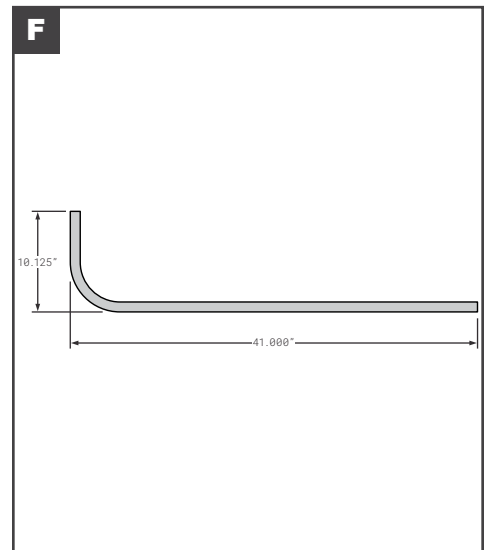

Part No.	Description	Replaces	Length
A	FCB025-806-001	UTILITY STYLE 3000R REEFER WITH TABS EXTRUDED ALUMINUM MILL FINISH	01-6500-0-156	120"
B	FCB025-807	UTILITY NEW STYLE 4000D-X, 4000D-X 100 COMPOSITE, 4000D-X TBR DRY FREIGHT EXTRUDED ALUMINUM MILL FINISH	01-6500-0-164	120"
C	FCB025-807-002	UTILITY NEW STYLE DRY FREIGHT ALUMINUM PPW	03-2170-0-355, 03-2170-0-351	110"
D	FCB025-860	VANGUARD COMPOSITE EXTRUDED ALUMINUM MILL FINISH	EXT00012-110	110"
E	FCB025-880	WABASH STYLE DURAPLATE EXTRUDED ALUMINUM MILL FINISH	E8350120, E9261200	120"
F	FCB025-882	WABASH STYLE FREIGHT PRO 5" ALUMINUM PPW	PNL8-19	110"