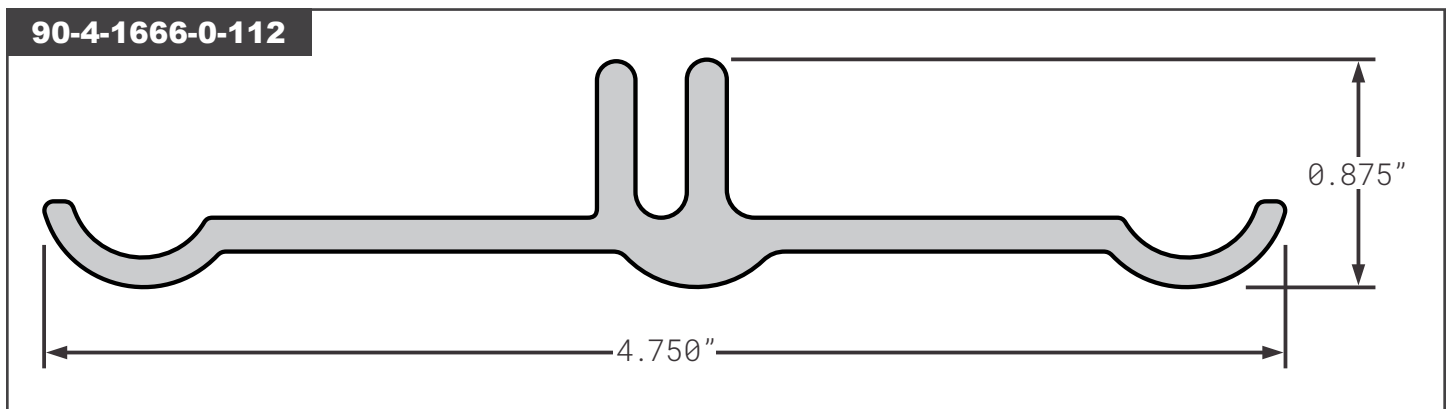

Corrugated Panels

Part No.	A	B	Description	Color	Corrg.	Replaces
FCB030-200	110"	49"	GREAT DANE STYLE	White	15	11304
FCB030-205	110"	49"	GREAT DANE STYLE	White	16	11305
HY3110-DA461-X02	101.8"	49"	HYUNDAI CORRUGATED SIDE PANEL .040"	White	16	OEM
FCB030-800	110"	49"	UTILITY STYLE	White	15	03-6001-0-099
FCB030-879	110"	49"	WABASH STYLE	White	15	01C00059

Stainless Steel Panels

Part No.	A	B	Description	Color	Replaces
FCB030-925	120"	48"	20 GAUGE MIRROR FINISH WITH PVC	--	--

FRP Panels

Part No.	A	B	Description	Color	Replaces
7/8X48X120	120"	48"	48" X 120" BCX PLYWOOD CORE WHITE PEBBLE PANEL	White	--
90-4-1666-0-112	--	--	JOINT SPLICE	--	035-910

90-4-1666-0-112