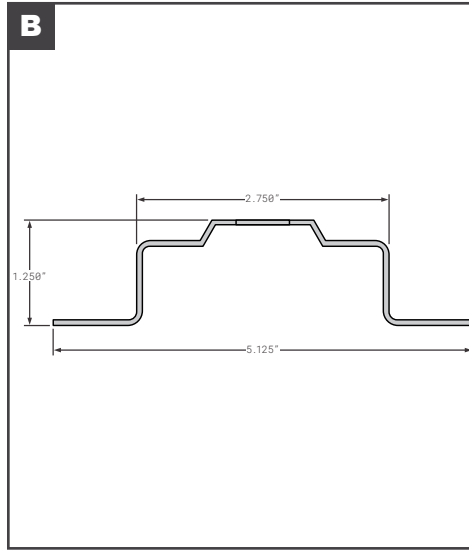

Side Posts

Side Posts