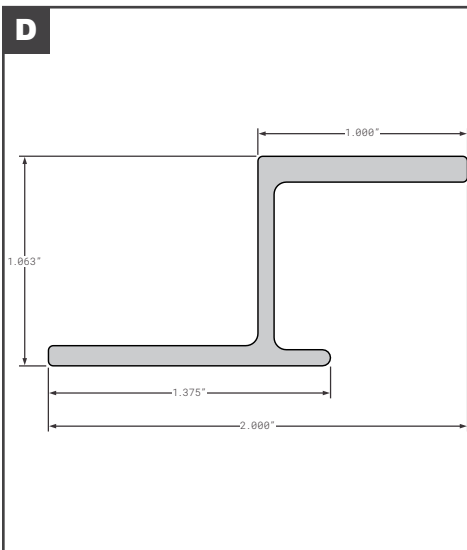

Side Posts

Side Posts

	Part No.	Description	Replaces	Length
A	HY10039523	HYUNDAI A SLOT SIDE POST 112-02298 GALVANIZED	OEM	108"
B	HY10041439	HYUNDAI Z SLOT SIDE POST E05-045	OEM	111.54"
C	HY10046094	HYUNDAI A-TRACK INNER POST	OEM	96.69"
D	HY10067082	HYUNDAI Z POST E-TRACK E05-062	OEM	114.48"
E	HY10072604	HYUNDAI OUTER POST 112-15830 2733MM WHITE LIGHTWEIGHT SIDE CLOSURE	OEM	107.59"
F	HY10072649	HYUNDAI LIGHTWEIGHT PUNCHED INNER POST 112-15831	OEM	107.44"