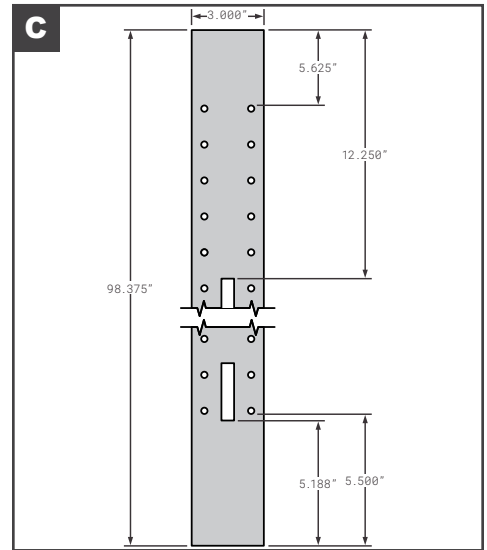

Side Posts

Side Posts