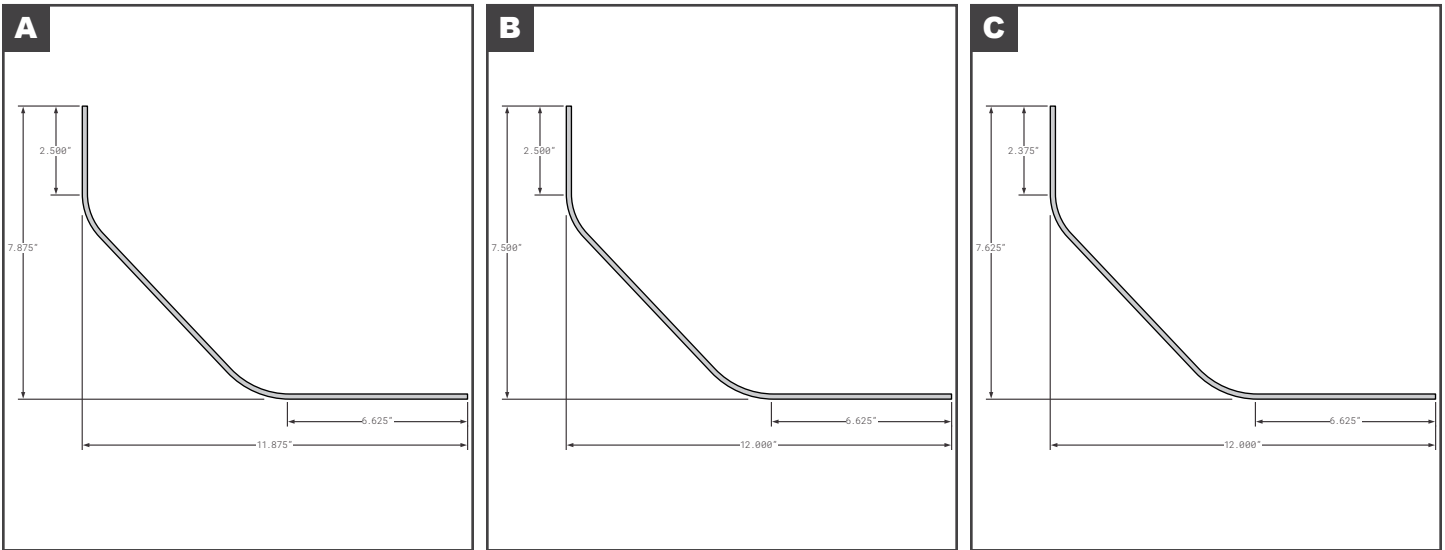

Corner Radius