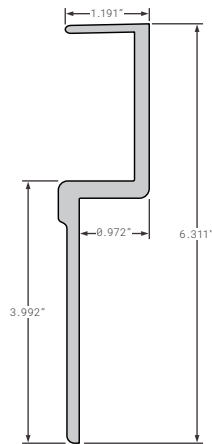

HY10063408

OEM

HYUNDAI 102" 1 PIECE WRAP AROUND