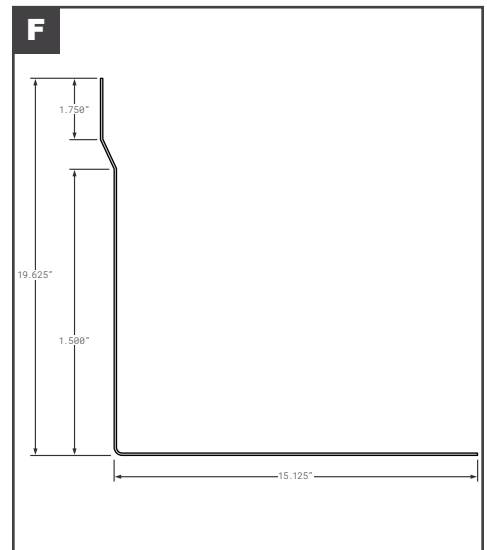

Part No.	Description	Replaces	Length
A	HY20033886	HYUNDAI RADIUS PANEL	OEM	107.46"
B	HY20050642	HYUNDAI ROADSIDE FRONT POST CORNER BEVELED	OEM	--
C	HY20054038	HYUNDAI RADIUS PANEL 4" STAINLESS STEEL MIRROR FINISH	OEM	102.188"
D	HY20084076	HYUNDAI RADIUS PANEL FRONT END 4" PPW	OEM	110"
E	HY20084150	HYUNDAI RADIUS PANEL FRONT END 6IN RADIUS PPW	OEM	110"
F	HY20092262	HYUNDAI INNER RADIUS FRONT LINING SUPPORT ROADSIDE	OEM	--
F	HY20092263	HYUNDAI INNER RADIUS FRONT LINING SUPPORT CURBSIDE	OEM	--