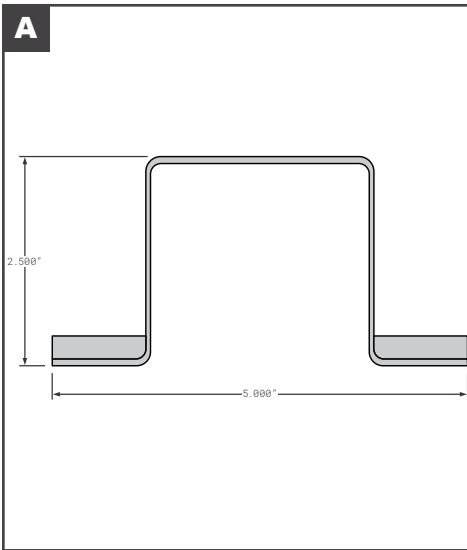

Front Posts