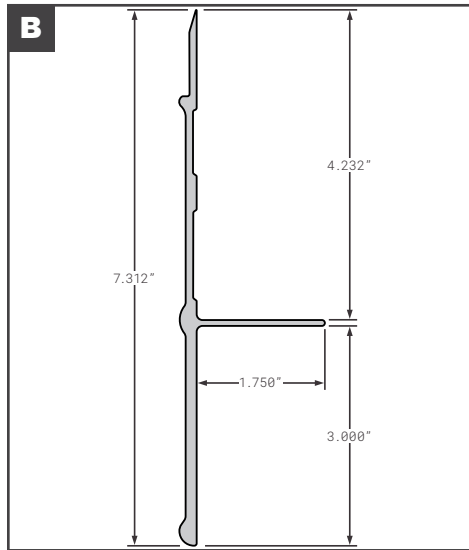

Side Bottom Rails

Side Bottom Rails