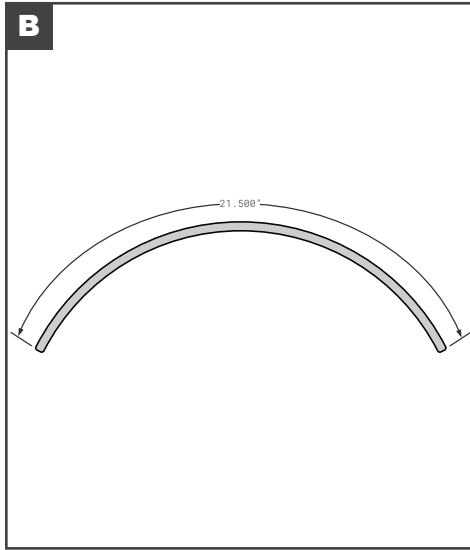

Roof Radius