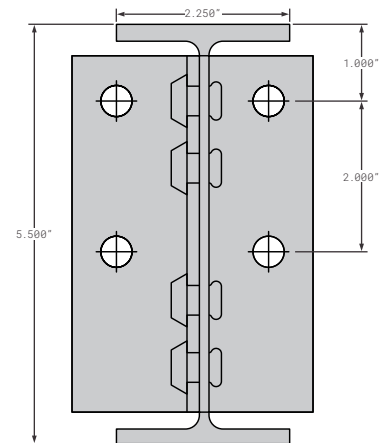

HYBEAMAA011X01

REPLACES
E08-015-1 I-BEAM

HYUNDAI 5.5 INCH I-BEAM WITH CLIPS, ALUMINUM, 101.5"

Aluminum I-Beams

SPS03-07882-00400

REPLACES
OEM

STOUGHTON HAT STYLE , 100.56"