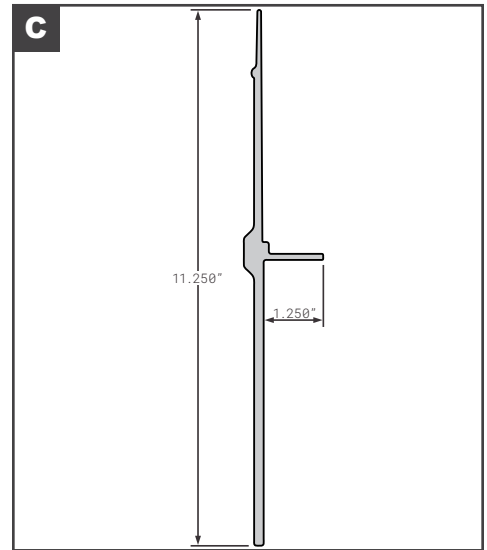

Side Bottom Rails