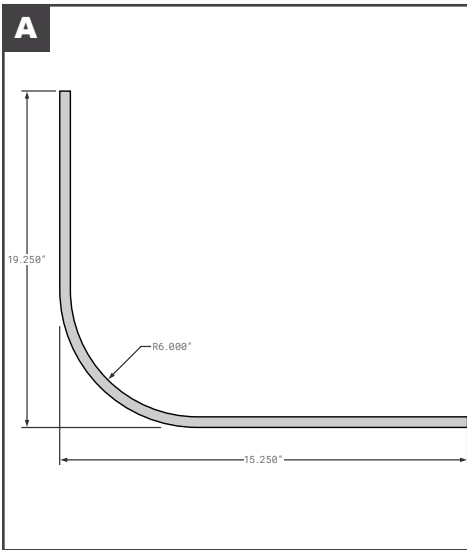

WABASH STYLE ALUMINUM PLATE WELDED 102" WIDE 1 PIECE WRAP AROUND

FCB040-878

REPLACES
WAB04A01826

WABASH STYLE COMPOSITE 102" WIDE 1 PIECE WRAP AROUND

NEWLIFE
HEAVY DUTY TRAILER PARTS

Posts &
Radius Panels

Corner Radius