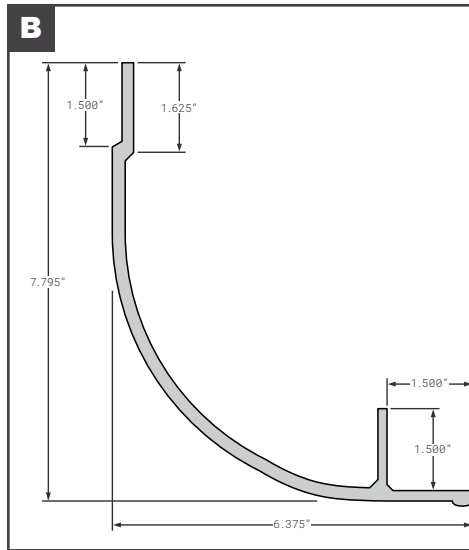

Roof Radius

Roof Radius