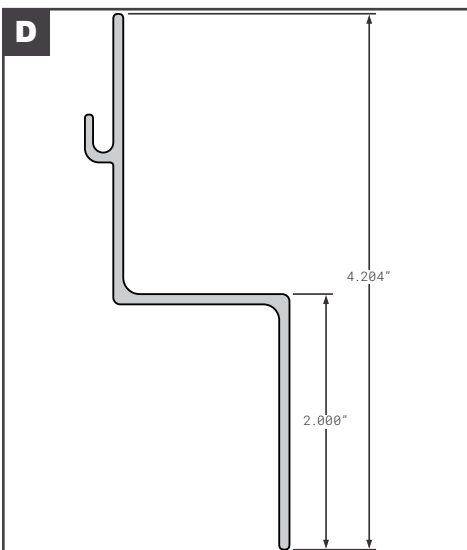

Part No.	Description	Replaces	Length
A	SUP0027928044	WABASH (FORMERLY SUPREME) EXTRUDED ALUMINUM MILL FINISH	OEM	96"
A	SUP0027928045	WABASH (FORMERLY SUPREME) EXTRUDED ALUMINUM MILL FINISH	OEM	102"
B	SUP015247001	WABASH TRUCK BODY (FORMERLY SUPREME) STAINLESS STEEL	OEM	100.375"
C	FCB035-370	KIDRON DRY FREIGHT & REEFER VERTICAL	121066	107"
D	FCB035-750	MORGAN STYLE GVSD & GVSR VERTICAL	00165	112.31"
D	MOR00165	MORGAN GVSD & GVSR VERTICAL	OEM	112.31"
E	FCB035-753	MORGAN STYLE GVSD & GVSR HORIZONTAL	1620005	87"
E	MOR1620005	MORGAN GVSD & GVSR HORIZONTAL	OEM	87"
F	FCB035-758	MORGAN STYLE GVFD & GVMD HORIZONTAL	1623007	87"
F	MOR1623007	MORGAN GVFD & GVMD HORIZONTAL	OEM	87"