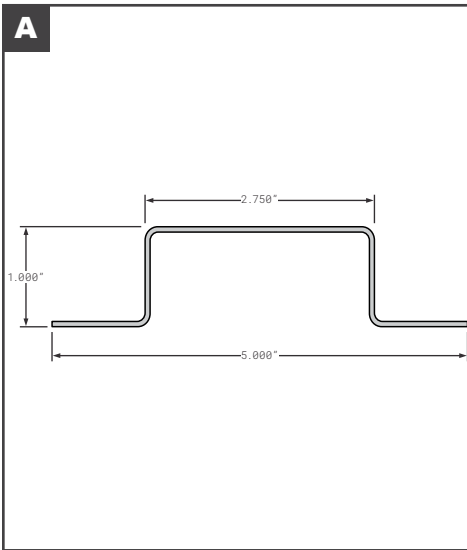

Side Posts

Side Posts