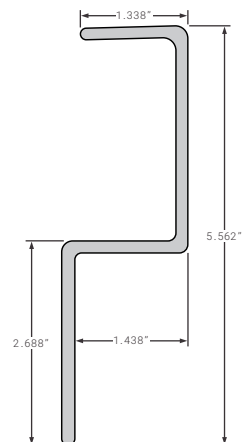

STR52017

OEM

STRICK 91.875", SK01861, AA93C012207Q1