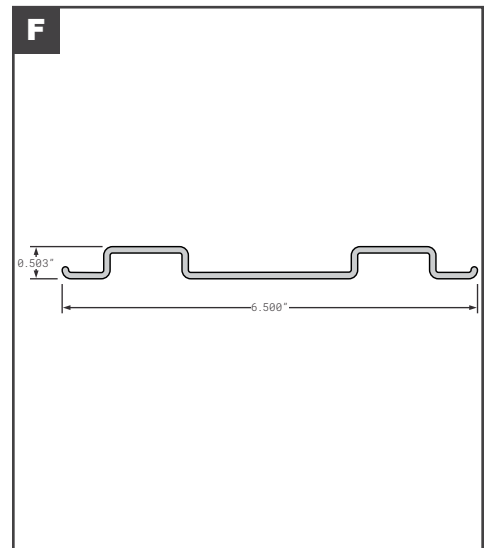

Side Posts

Side Posts

Part No.	Description	Replaces	Length
A	FCB035-825 UNIVERSAL Z .81" - GALVANIZED STEEL	019103063, 015992, 01201150-06	107"
B	FCB035-200 GREAT DANE STYLE SIDE POST ALUMINUM ALUMINUM Z 70092 2"	70092	--
C	FCB035-205 GREAT DANE STYLE SIDE POST GALVANIZED STEEL 40915011 .83" LOGISTIC 4" ON CENTER	40915011	110"
D	FCB035-220 GREAT DANE STYLE SIDE POST INNER 40915179 COMPOSITE PLATE LOGISTIC	40915179	107"
E	FCB035-220-001 GREAT DANE STYLE SIDE POST OUTER 40915178 COMPOSITE PLATE PPW	40915178	--
F	FCB035-301 GREAT DANE STYLE SIDE POST GALVANIZED STEEL UNIVERSAL .5 X 6.5" 40912301X110 STO 04-20671-006	40912301X110, 04-20671-006	110"