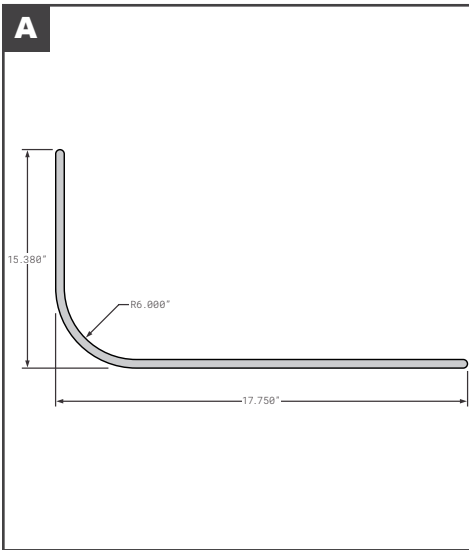

Corner Radius

Corner Radius