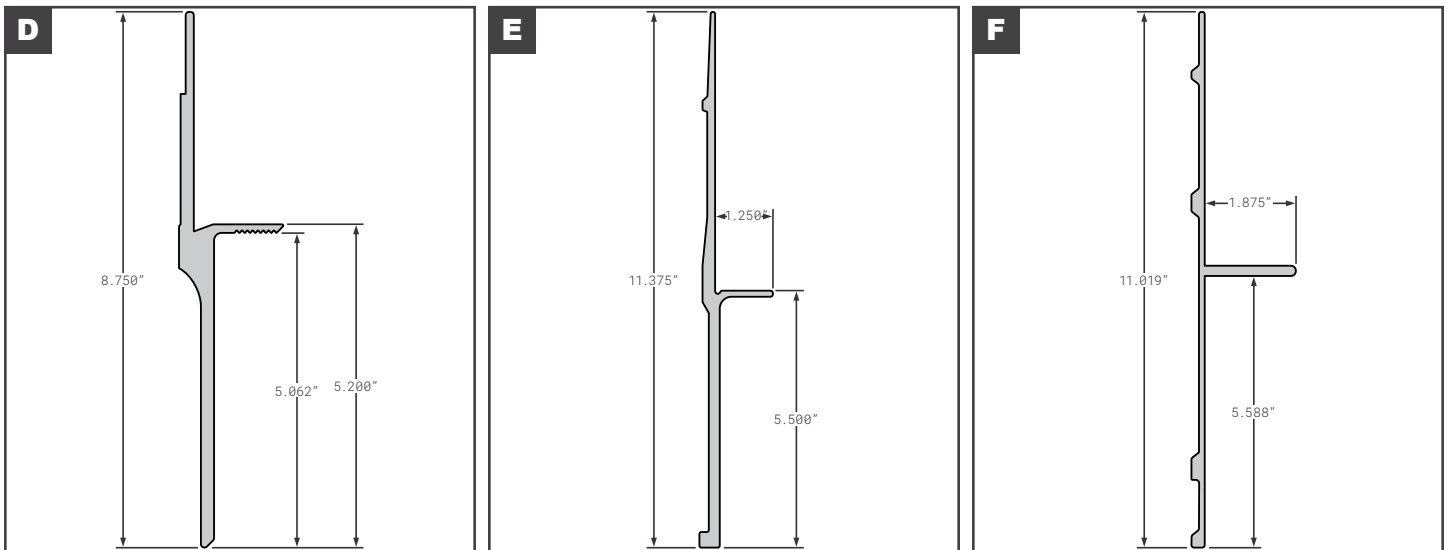

Side Bottom Rails

	Part No.	Description	Replaces	Length
A	SPS02-22823-62450	STOUGHTON NEW STYLE BOTTOM RAIL	OEM	624"
B	SPS02-22839-62350	STOUGHTON ALUMINUM ZPV	OEM	623.5"
C	SPS02-28458-62450	STOUGHTON Z-PLATE	OEM	624.5"
D	STR01857	STRICK BOTTOM RAIL E98 and E99	OEM	624"
E	90-4-2352-621	TRAILMOBILE NEW STYLE SHEET & POST	OEM	624"
	- Alternative Lengths	90-4-2352-132	OEM	132"
F	FCB045-806	UTILITY STYLE VS2RA 3000R USE W/ 5.5" CROSSMEMBER	01-6650-0-149	624"
	- Alternative Lengths	FCB045-806-11, FCB045-806-22, FCB045-806-30	01-6650-0-149	132", 264", 360"