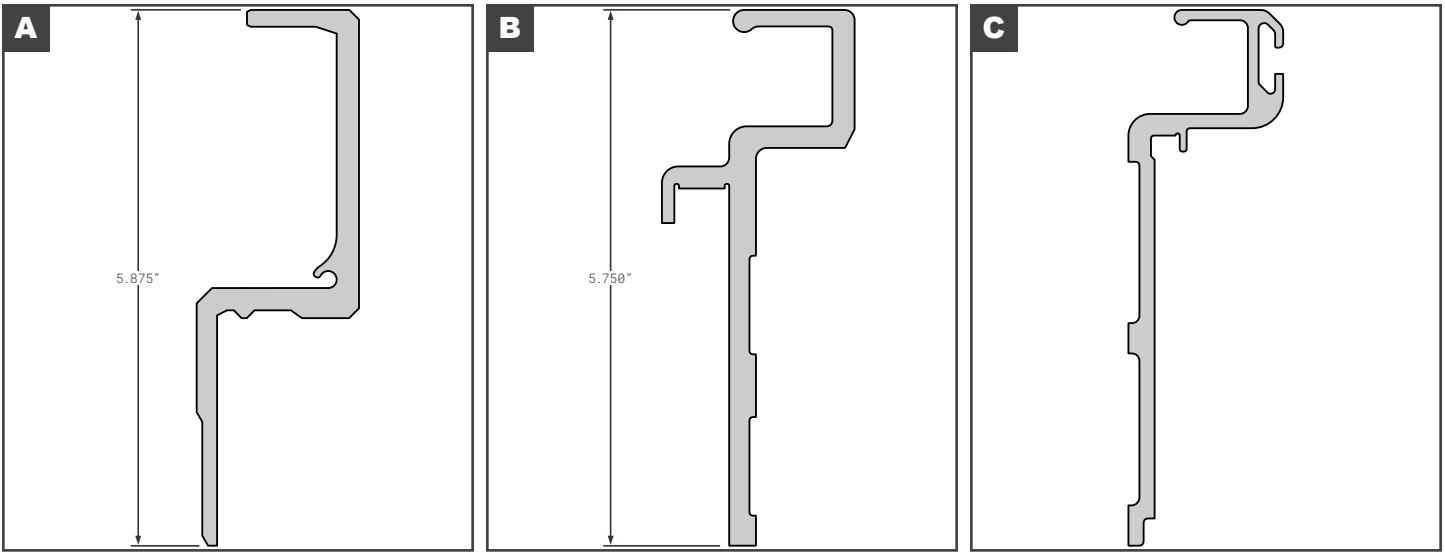

Side Top Rails