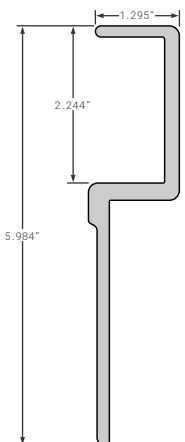

Nose Rails

HY10005195 OEM
HYUNDAI 102.25" 1 PIECE WRAP AROUND