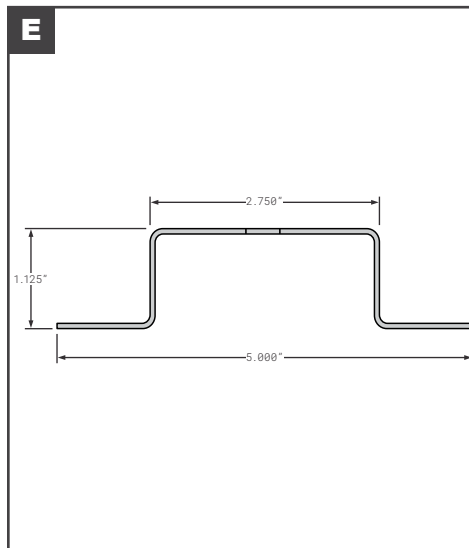

Part No.	Description	Replaces	Length
A	FCB035-559	GREAT DANE STYLE SIDE POST GALVANIZED STEEL UNIVERSAL 1.12 X 5.25 X 110	40900411	110"
B	FCB035-903	GREAT DANE STYLE SIDE POST GALVANIZED STEEL UNIVERSAL .69 X 5.5" 40904601X110 NON-LOGISTIC	40904601X110	110"
C	FCB035-904	GREAT DANE STYLE SIDE POST GALVANIZED STEEL UNIVERSAL LOG 1.25 X 5" 40910400 STO 04-20577-006	40910400, 04-20577-006-00	120"
D	HY10007272	HYUNDAI SIDE POST 112-02021C 14GA GALVANIZED GR50	OEM	113"
E	HY10009128	HYUNDAI SIDE POST 112-02019D 16GA GALVANIZED GR50	10014002, 100091320, 10011825, 10021729, 10009129, 10014020, 10031102	131"
F	HY10011202	HYUNDAI SIDE POST 112-02039 14GA GALVANIZED STEEL	OEM	108"