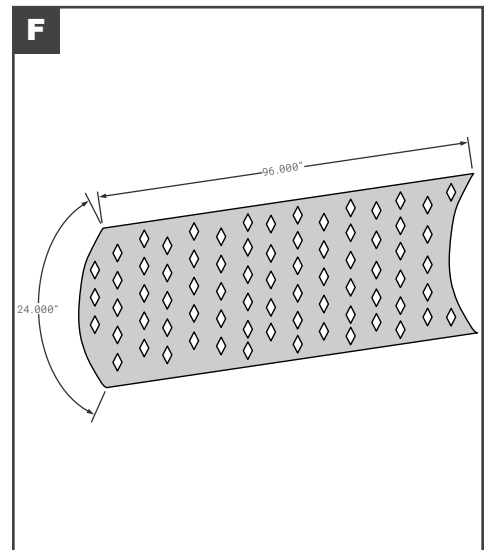

Roof Radius

	Part No.	Description	Replaces	Length
A	FCB025-900	UNIVERSAL 18" X 18" "L" GALVANIZED STEEL	EI046392-16CO	110"
B	FCB025-201-002	GREAT DANE BEVELED P VAN PPW	GDP69102533, GDP40700252	110"
C	FCB025-218-001	GREAT DANE P-VAN BEVELED PPW	GDP69102889-004	110"
D	HY6200DA040V04	HYUNDAI INNER RADIUS FRONT LINING SUPPORT 117-10246	OEM	108"
D	HY6200DA040V05	HYUNDAI INNER RADIUS FRONT LINING SUPPORT 117-10246 GALVANIZED	OEM	--
E	HY6200LDA003V06	HYUNDAI INNER RADIUS 117-10342-6 ROADSIDE	OEM	--
E	HY6200RDA003V06	HYUNDAI INNER RADIUS 117-10342-6 CURBSIDE	OEM	--
F	FCB025-901-001	UNIVERSAL FOR 102" WIDE - ALUMINUM MILL FINISH	--	96"