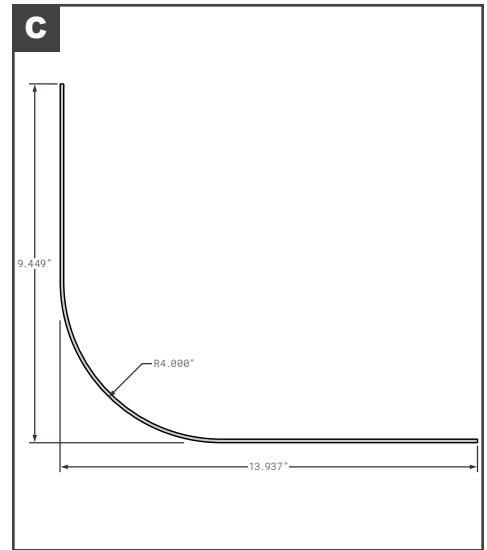

Corner Radius

Corner Radius