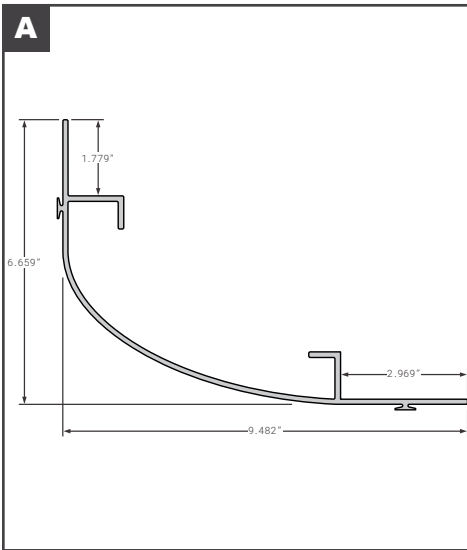

Corner Radius

Corner Radius