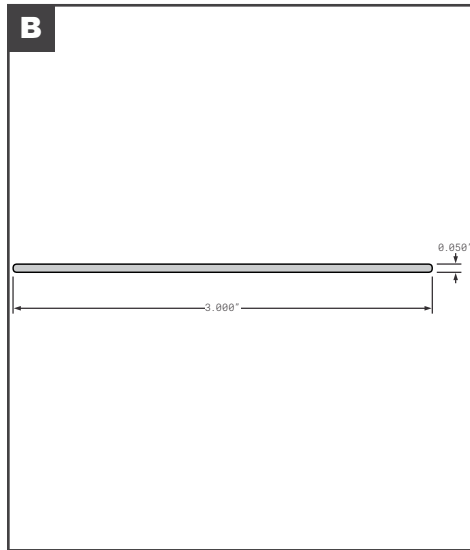

Side Posts

Side Posts

	Part No.	Description	Replaces	Length
A	FCB035-880-002	WABASH STYLE SIDE POST INNER WAB53002552 COMPOSITE PLATE LOGISTIC	WAB53002552	110"
B	FCB035-880-004	WABASH STYLE SIDE POST OUTER WAB01A01850 COMPOSITE PLATE PPW FLAT	WAB01A01850	108.25"
C	FCB035-901	WABASH STYLE SIDE POST GALVANIZED STEEL UNIVERSAL 1.25 X 5" 01200069 NON-LOGISTIC	1200069	110"
D	SUP01201150-06	WABASH (FORMERLY SUPREME) Z .81"	015992, 01201150-06	101.5"
E	SUP01201147-07	WABASH (FORMERLY SUPREME) Z 1.25" HOLES 2" ON CENTER	015554765A, 01201147-07	107.5"
E	SUP015201011A	WABASH (FORMERLY SUPREME) Z 1.25" - NO HOLES	015201011A	106.38"