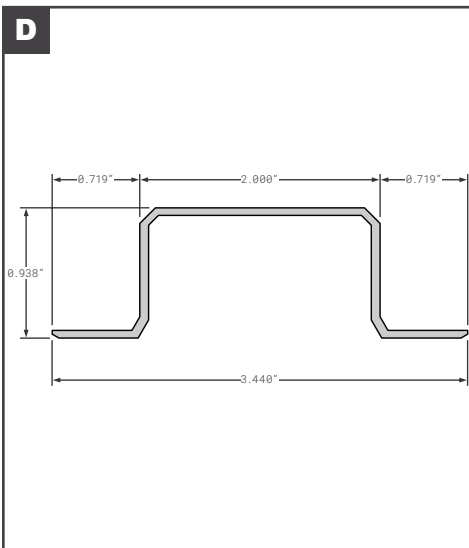

Part No.	Description	Replaces	Length
A	FCB055-860	VANGUARD STYLE GALVANIZED STEEL	RBW00004	98.94"
B	SUP07200142-03	WABASH TRUCK BODY (FORMERLY SUPREME) 015084002A	OEM	90.88"
B	SUP07200142-04	WABASH TRUCK BODY (FORMERLY SUPREME) 015084003A	OEM	96.88"
C	FCB055-075	A.M.HAIRE STYLE	30722, 30723	98.5"
D	FCB055-370	KIDRON STYLE, READING (TRG) STYLE	K932023	100"
E	FCB055-460	MICKEY STYLE	6110662, 5112333	97.5"
F	FCB055-755	MORGAN STYLE GALVANIZED STEEL	019083, 0192303	92"
F	MOR0192303	MORGAN GALVANIZED STEEL 019083, 0192403	OEM	92"
F	FCB055-757	MORGAN STYLE GALVANIZED STEEL	019084, 0192304	98"
F	MOR0192304	MORGAN GALVANIZED STEEL 019084, 0192404	OEM	98"