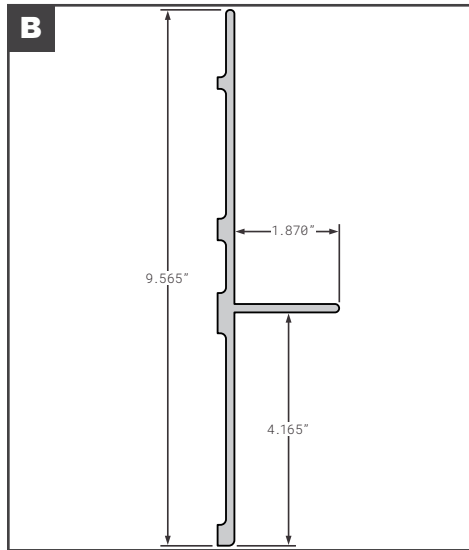

Side Bottom Rails

Side Bottom Rails