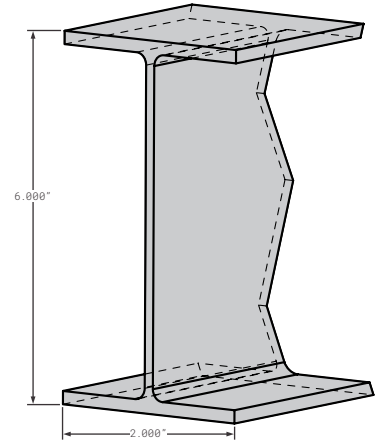

1157039

REPLACES
UNIVERSAL

6 INCH I-BEAM 3.70 LBS/FT 2" FLANGE, STEEL, 102"