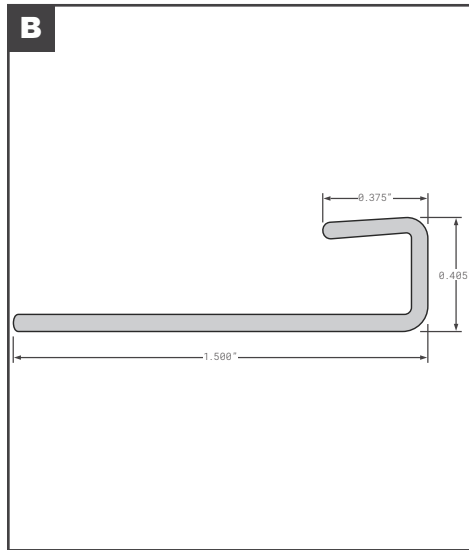

J Moldings

J Moldings

Roof Bows

	Part No.	Description	Replaces	Length
A	X6138X120	1/2" SIDE CORRUGATION CLOSURE AND ROOF	UNIVERSAL	120"
B	X6148X120	1/4" MOLDING	UNIVERSAL	120"
B	X6148X144	1/4" MOLDING	UNIVERSAL	144"
C	MOR003951	MORGAN ALUMINUM	OEM	96"
D	STR01803	STRICK 10 FT PC AA83C005512A1	OEM	120"
E	1011039	GALVANIZED STEEL ANTI-SNAG	UNIVERSAL	99"
F	FCB055-151	FRUEHAUF STYLE ALUMINUM H.D. I-BEAM	RCF-4048-1	98.5"