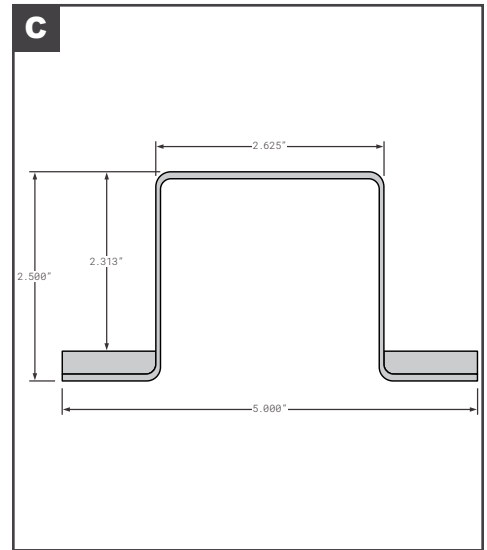

Front Posts