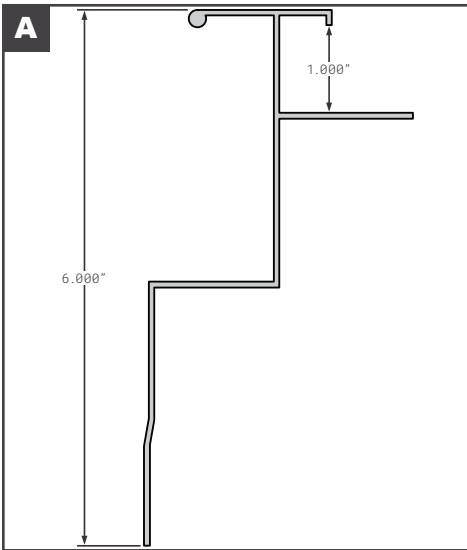

Side Top Rails

Rails

Side Top Rails