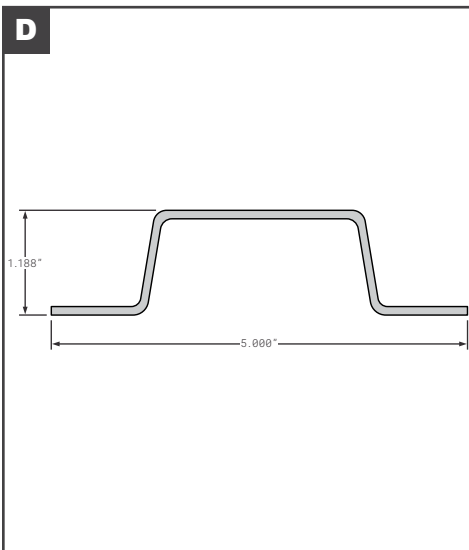

Part No.	Description	Replaces	Length
A	STR62014	STRICK LOGISTIC A SLOT SIDE POST GALVANIZED STEEL	OEM	107.31"
B	STR728437	STRICK SIDE NOSE POST GALVANIZED STEEL 5.25" HAT 1.3125" DEEP	OEM	107.5"
C	7513-5-044-1166	TRAILMOBILE ULTRA PLATE ASSEMBLED POST PUNCHED	OEM	110"
D	90-4-1988P-0-112	TRAILMOBILE GALVANIZED STEEL HAT 1-3/16 X 5" WIDE PUNCHED	OEM	112"
E	90-4-483-0-114	TRAILMOBILE ALUMINUM HAT 1.25"	OEM	--
F	FCB035-802	UTILITY STYLE 3000R ALUMINUM J	01-6500-0-157	--