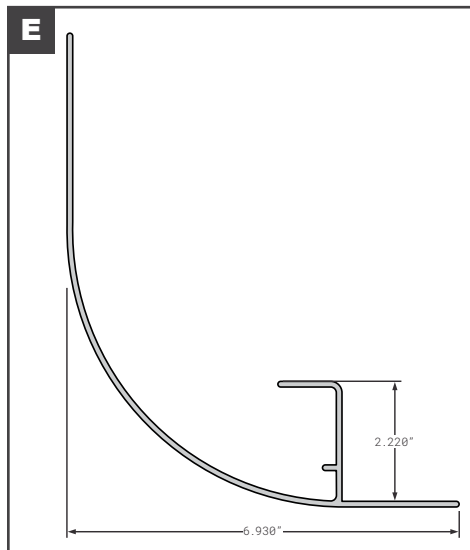

Part No.	Description	Replaces	Length
A	FCB025-806-001	UTILITY STYLE 3000R REEFER WITH TABS EXTRUDED ALUMINUM MILL FINISH	01-6500-0-156	120"
B	FCB025-807	UTILITY NEW STYLE 4000D-X, 4000D-X 100 COMPOSITE, 4000D-X TBR DRY FREIGHT EXTRUDED ALUMINUM MILL FINISH	01-6500-0-164	120"
C	FCB025-807-002	UTILITY NEW STYLE DRY FREIGHT ALUMINUM PPW	03-2170-0-355, 03-2170-0-351	110"
D	FCB025-860	VANGUARD COMPOSITE EXTRUDED ALUMINUM MILL FINISH	EXT00012-110	110"
E	FCB025-880	WABASH STYLE DURAPLATE EXTRUDED ALUMINUM MILL FINISH	E8350120, E9261200	120"
F	FCB025-882	WABASH STYLE FREIGHT PRO 5" ALUMINUM PPW	PNL8-19	110"