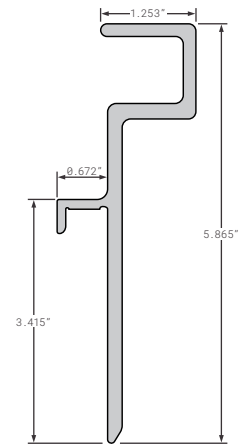

HY10072762

OEM

HYUNDAI LIGHT WEIGHT 102" 1 PIECE WRAP AROUND