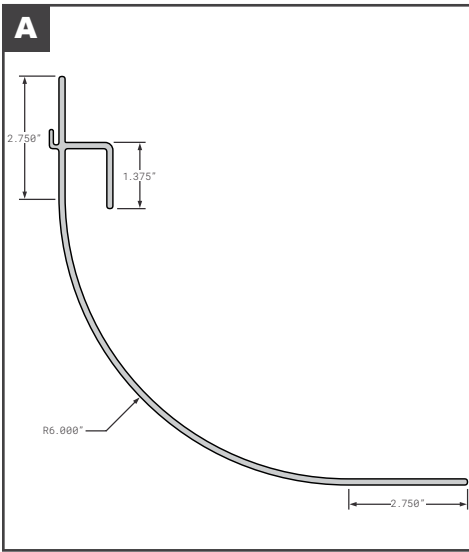

Corner Radius

Corner Radius