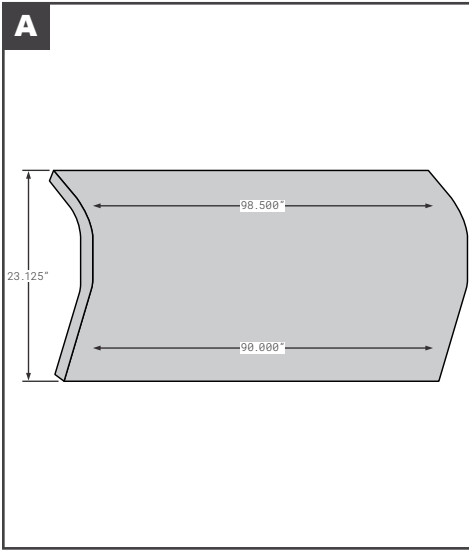

Roof Radius