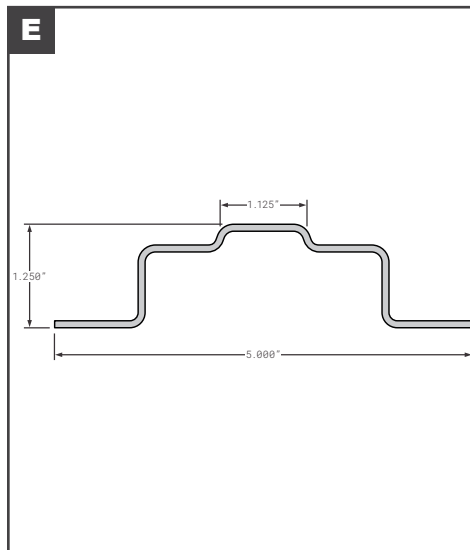

Part No.	Description	Replaces	Length
A	SPS01-23264-00600	STOUGHTON INNER SPLICE PLATE 3" GALVANIZED	OEM	104.88"
B	SPS01-23264-02900	STOUGHTON INNER SPLICE PLATE 3" GALVANIZED	OEM	--
C	SPS01-23264-03000	STOUGHTON INNER SPLICE PLATE 3" GALVANIZED	OEM	98.75"
D	SPS01-28882-03100	STOUGHTON OUTER SPLICE PLATE PPW 3"	OEM	101.812"
D	SPS01-28916-03100	STOUGHTON OUTER SPLICE PLATE WITH FOAM 3"	OEM	101.08125"
D	SPS04-25967-00600	STOUGHTON OUTER SPLICE Z-PLATE PPW	OEM	109"
E	SPS04-20577-00600	STOUGHTON A-SLOT SIDE POST GALVANIZED	OEM	108"
F	SPS04-20671-00600	STOUGHTON SIDE POST GALVANIZED 14GA	OEM	108"
F	SPS04-29200-00600	STOUGHTON SIDE POST STEEL	OEM	--