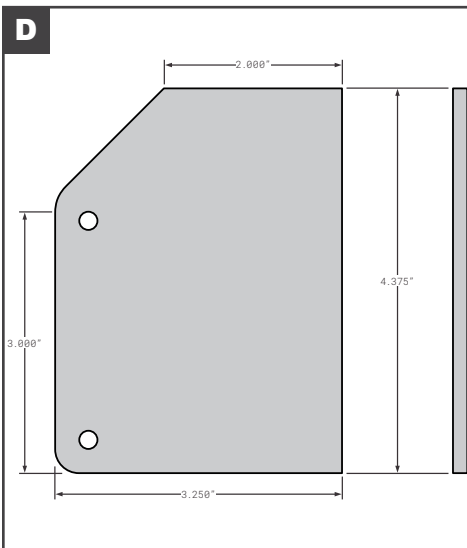

Rub Rail End Caps