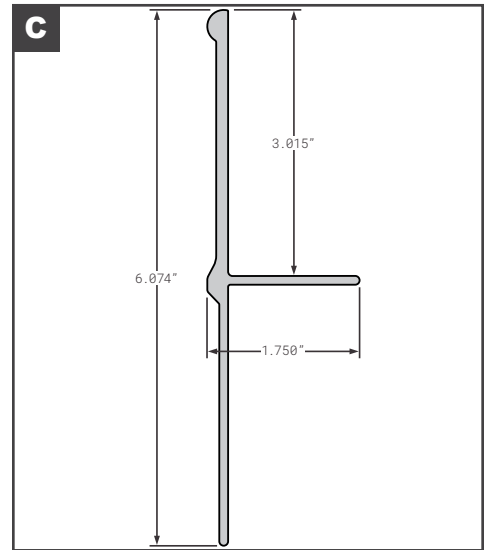

Side Bottom Rails

Side Bottom Rails