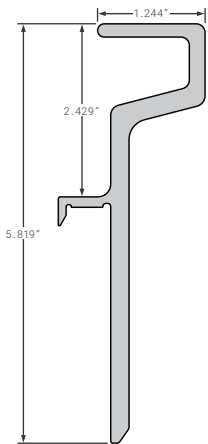

HY10003146 OEM
HYUNDAI 102.125" 1 PIECE WRAP AROUND

Nose Rails

HY10005195 OEM
HYUNDAI 102.25" 1 PIECE WRAP AROUND

HY10013255 OEM
HYUNDAI 87" STRAIGHT

HY10016265 OEM
HYUNDAI 102.375" 1 PIECE WRAP AROUND

Nose Rails