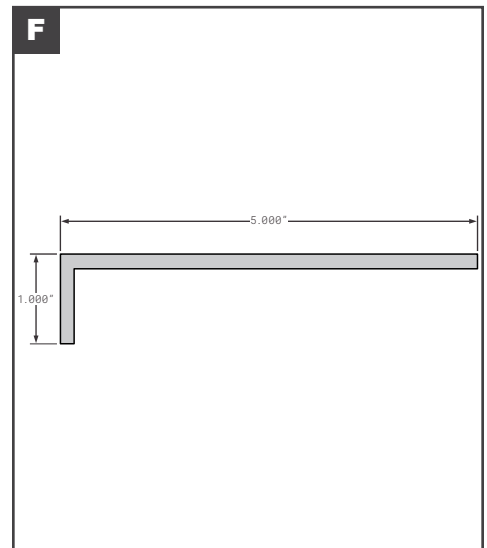

Side Rub Rails

Side Bottom Rails

	Part No.	Description	Replaces	Length
A	HYU10028852	HYUNDAI RUB RAIL	OEM	612.20"
B	HYU10009072	HYUNDAI RUB RAIL	OEM	314.6"
C	FCB045-756	MORGAN STYLE ROUND RUB RAIL	0045597, 004553, 004558	336"
C	MOR0045597	MORGAN ROUND RUB RAIL	OEM	--
D	SUPED153000	WABASH (FORMERLY SUPREME) ROUND STYLE	OEM	300"
E	FCB045-910	UNIVERSAL REINFORCEMENT STEEL ANGLE 1 X 4"	--	120"
F	FCB045-911	UNIVERSAL REINFORCEMENT STEEL ANGLE 1 X 5"	--	120"

Rails