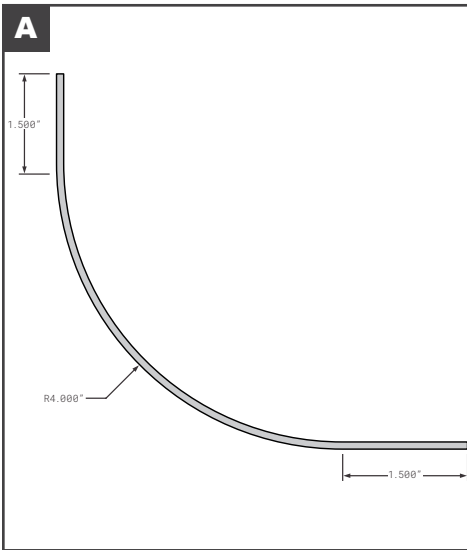

Corner Radius

Corner Radius