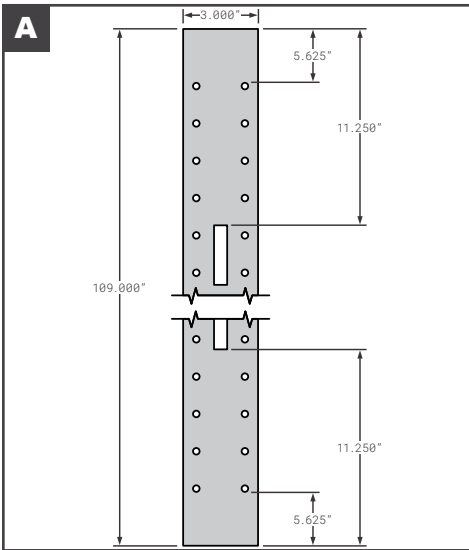

Side Posts

Side Posts