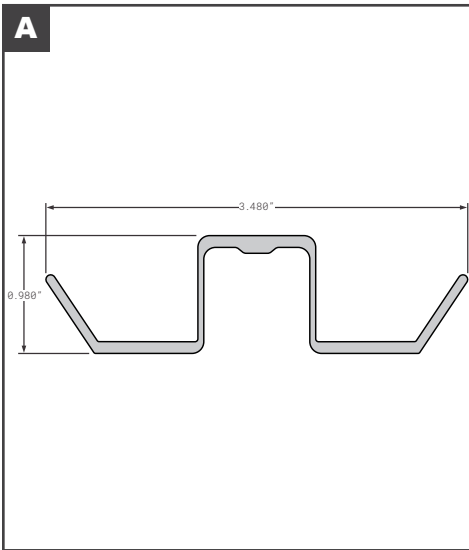

Roof Bows

Starter Roof Bows