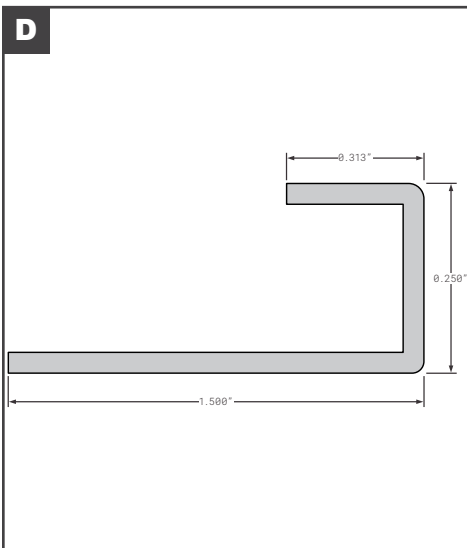

J Moldings

J Moldings

Roof Bows

	Part No.	Description	Replaces	Length
A	X6138X120	1/2" SIDE CORRUGATION CLOSURE AND ROOF	UNIVERSAL	120"
B	X6148X120	1/4" MOLDING	UNIVERSAL	120"
B	X6148X144	1/4" MOLDING	UNIVERSAL	144"
C	MOR003951	MORGAN ALUMINUM	OEM	96"
D	STR01803	STRICK 10 FT PC AA83C005512A1	OEM	120"
E	1011039	GALVANIZED STEEL ANTI-SNAG	UNIVERSAL	99"
F	FCB055-151	FRUEHAUF STYLE ALUMINUM H.D. I-BEAM	RCF-4048-1	98.5"