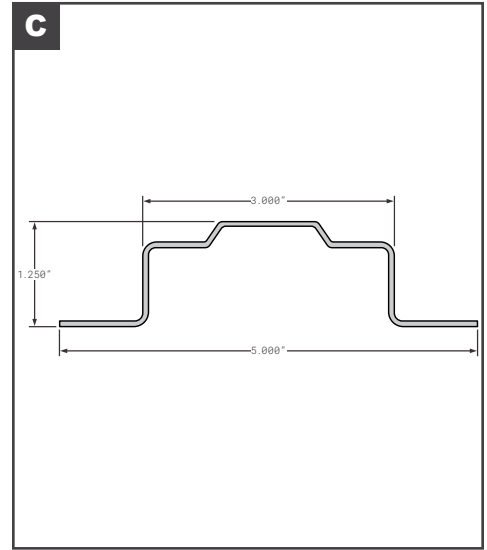

Side Posts

Side Posts