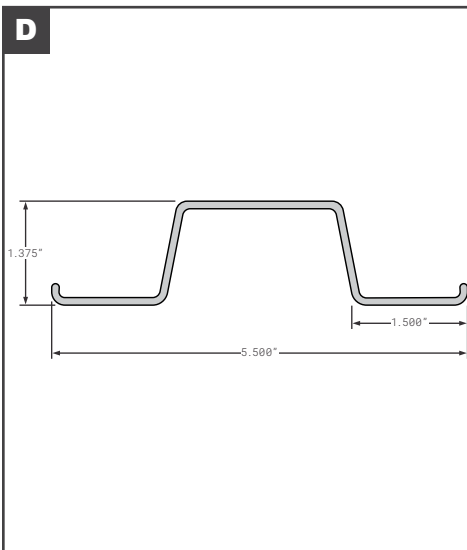

Part No.	Description	Replaces	Length
A	FCB035-002	MORGAN STYLE Z 1.38" - ALUMINUM	14211	108"
A	FCB035-751	MORGAN STYLE Z 1.38" - GALVANIZED STEEL	A0000119	107"
A	MOR14211	MORGAN Z 1.38" - ALUMINUM	OEM	108"
A	MORA0000119	MORGAN Z 1.38" - GALVANIZED STEEL	OEM	107"
B	MOR01913063	MORGAN Z .81" - GALVANIZED STEEL	01913063	107"
C	01-21122-006-00	STOUGHTON LOGISTIC INNER SIDE POST 12"	OEM	--
D	03-06347-110-00	STOUGHTON SIDE POST GALVANIZED STEEL 1.38"	OEM	110"
E	SPS01-20835-11700	STOUGHTON ROADSIDE Z-POST GALVANIZED 16GA	OEM	109"
F	SPS01-20835-21700	STOUGHTON CURBSIDE Z-POST GALVANIZED 16GA	OEM	109"