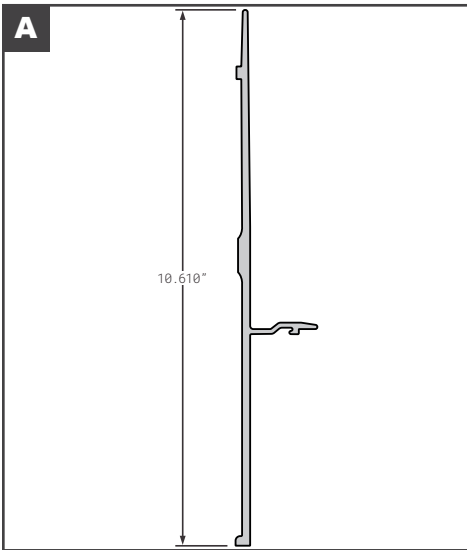

Side Bottom Rails