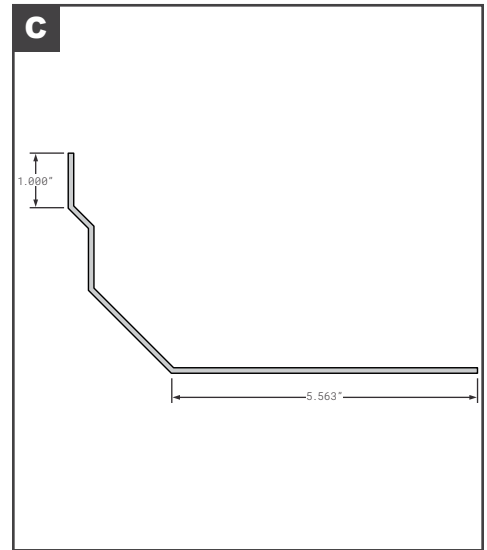

Corner Radius

Corner Radius