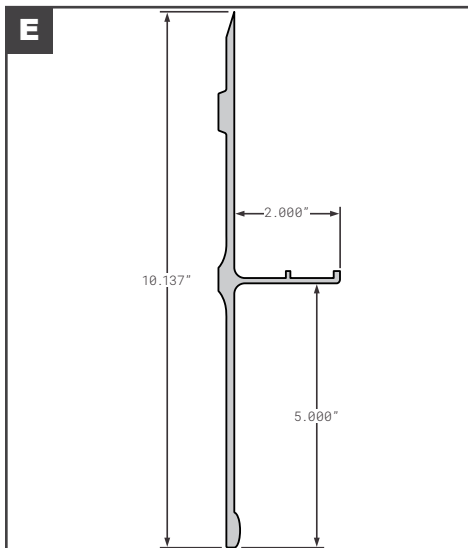

Part No.	Description	Replaces	Length
A	FCB045-205	GREAT DANE STYLE COMPOSITE HIGH BASE	60318832X624.13	624"
B	FCB045-210-001	GREAT DANE STYLE CLASSIC	60304106, 603041VV-53	624"
C	FCB045-214	GREAT DANE STYLE P-SERIES	60308901, 603089VV-53	624"
	- Alternative Lengths	FCB045-214-11	60308901, 603089VV-53	132"
D	FCB045-218	GREAT DANE STYLE P-SERIES THINWALL	60317303, 603173VV-53	624"
	- Alternative Lengths	FCB045-218-11, FCB045-218-30	60317303, 603173VV-54	132", 360"
E	FCB045-219	GREAT DANE STYLE REEFER	60315409, 603154VV-53	624"
F	FCB045-220-001	GREAT DANE STYLE COMPOSITE PLATE	60318401, 603184VV-53	624"
	- Alternative Lengths	FCB045-220-001-11, FCB045-220-001-22, FCB045-220-001-30	60318401, 603184VV-53	132", 264", 360"