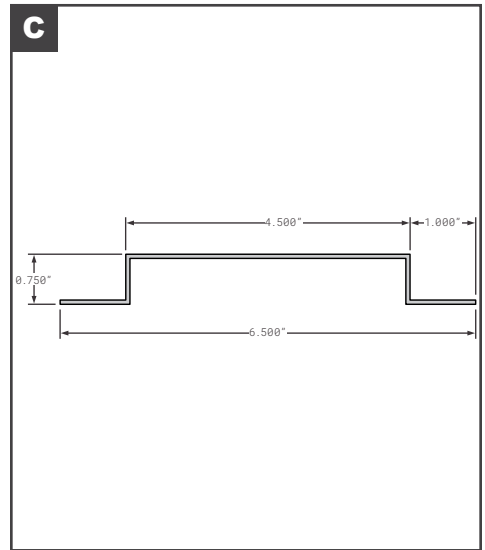

Roof Bows

Starter Roof Bows