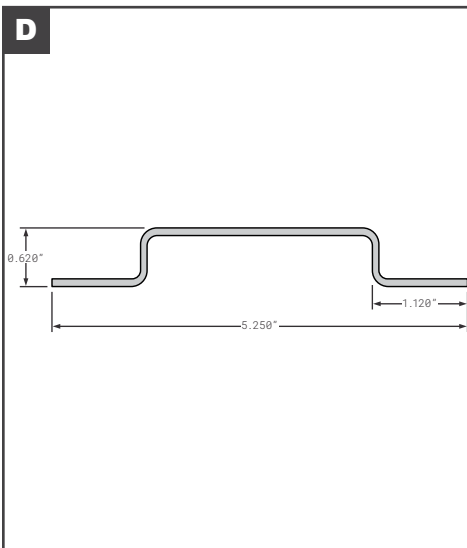

Part No.	Description	Replaces	Length
A	FCB035-559	GREAT DANE STYLE SIDE POST GALVANIZED STEEL UNIVERSAL 1.12 X 5.25 X 110	40900411	110"
B	FCB035-903	GREAT DANE STYLE SIDE POST GALVANIZED STEEL UNIVERSAL .69 X 5.5" 40904601X110 NON-LOGISTIC	40904601X110	110"
C	FCB035-904	GREAT DANE STYLE SIDE POST GALVANIZED STEEL UNIVERSAL LOG 1.25 X 5" 40910400 STO 04-20577-006	40910400, 04-20577-006-00	120"
D	HY10007272	HYUNDAI SIDE POST 112-02021C 14GA GALVANIZED GR50	OEM	113"
E	HY10009128	HYUNDAI SIDE POST 112-02019D 16GA GALVANIZED GR50	10014002, 100091320, 10011825, 10021729, 10009129, 10014020, 10031102	131"
F	HY10011202	HYUNDAI SIDE POST 112-02039 14GA GALVANIZED STEEL	OEM	108"