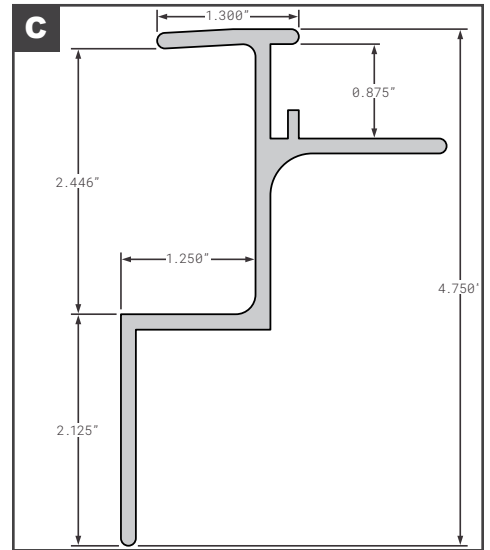

Side Top Rails

Side Top Rails