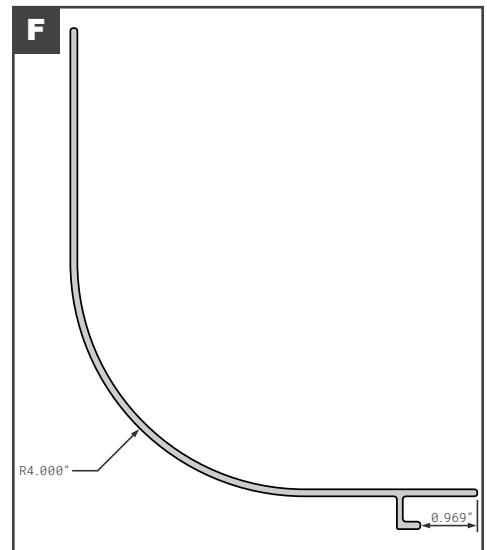

Part No.	Description	Replaces	Length
A	HY200TDB007X01	HYUNDAI RADIUS PANEL INSERT 117-05471-19	OEM	--
A	HY200TDB007X02	HYUNDAI RADIUS PANEL INSERT STAINLESS STEEL 117-05471-20	OEM	103.38"
B	HY20116322	HYUNDAI RADIUS PANEL INSERT 117-05471 PPW	OEM	102.2"
C	HYE05-023-1068	HYUNDAI FRONT CORNER POST	OEM	2706MM
D	HYE05-031-1100	HYUNDAI FRONT CORNER POST	OEM	109.5"
E	HYE05-036-1098	HYUNDAI FRONT CORNER POST	OEM	110.65"
F	HYE05-040-1120	HYUNDAI FRONT CORNER POST	OEM	103.66"