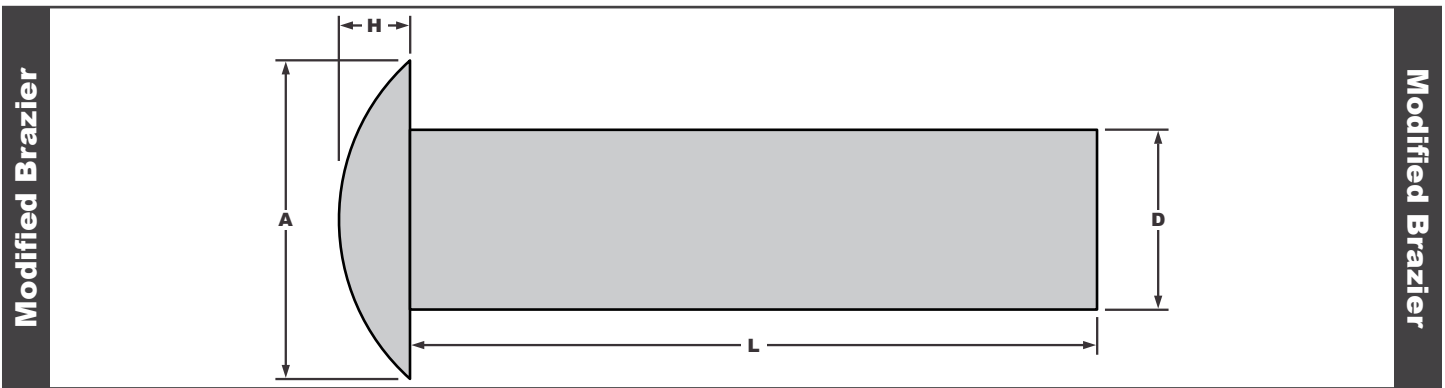

Aluminum Bucking Rivets

Rivet Alloy Identification

Hard — Alloy 2117 I.D. Mark Depressed dimple in top center of rivet head

Soft — Alloy 1100F I.D. Mark Raised figure "2" on bottom of shank

All rivets are chamfered.

Rivet Set Tools