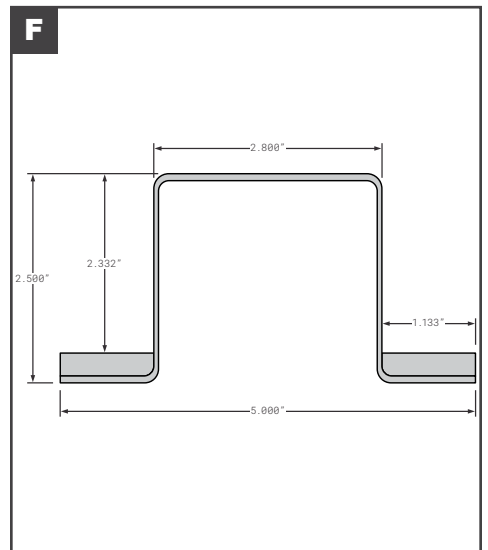

Part No.	Description	Replaces	Length
A	FCB025-825-001	UTILIMASTER STYLE FOR 102" WIDE - ALUMINUM MILL FINISH	06701232	98.5" MITRED
B	SUP04A02754-01	WABASH (FORMERLY SUPREME) FOR 102" WIDE - ALUMINUM MILL FINISH	OEM	86.25"
B	SUP04A02754-02	WABASH (FORMERLY SUPREME) FOR 96" WIDE - ALUMINUM MILL FINISH	OEM	80.25"
C	FCB035-905	UNIVERSAL GALVANIZED STEEL WITH JOGGLE 2"	04S00020, 03-6512-0-042	--
D	FCB035-202	GREAT DANE STYLE GALVANIZED STEEL WITH JOGGLE 2.5"	GDP40915001, 09432	--
E	HY10053383	HYUNDAI FRONT POST GALVANIZED WITH JOGGLES 117-02336	OEM	106.6"
F	HY10053901	HYUNDAI FRONT POST WITH JOGGLES 117-02339	OEM	106.6"