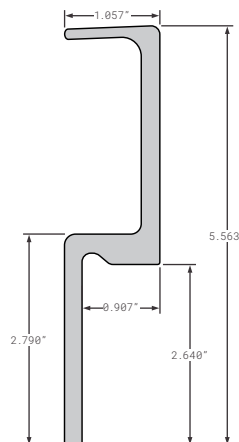

STR47284

OEM

STRICK 100", 8021, SK47281, EA93C000407D1