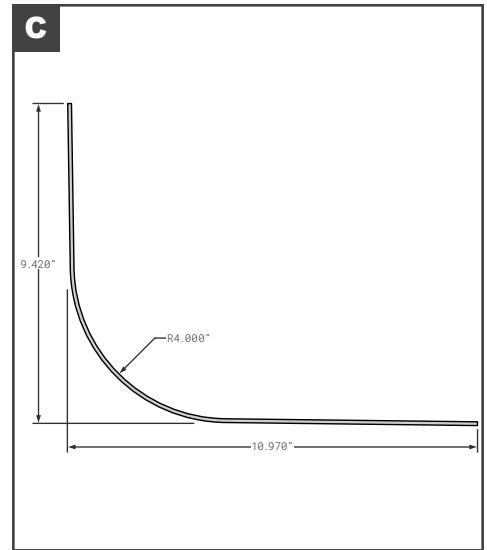

Corner Radius

Corner Radius