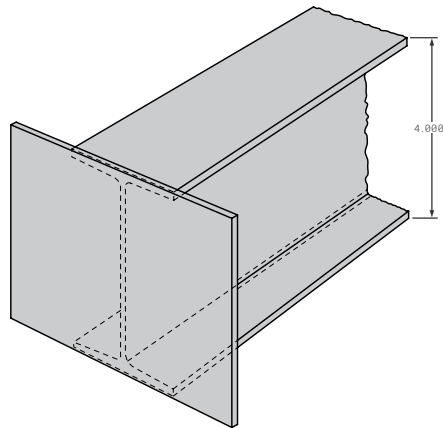

HY10059703

REPLACES
OEM

HYUNDAI 4 INCH I-BEAM 3.2LBS/FT COATED WITH CLIPS, NO HOLE, STEEL, 101.5"