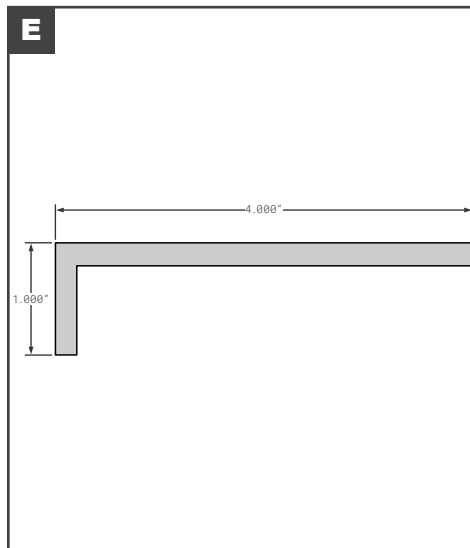

Side Rub Rails

Side Bottom Rails

	Part No.	Description	Replaces	Length
A	HYU10028852	HYUNDAI RUB RAIL	OEM	612.20"
B	HYU10009072	HYUNDAI RUB RAIL	OEM	314.6"
C	FCB045-756	MORGAN STYLE ROUND RUB RAIL	0045597, 004553, 004558	336"
C	MOR0045597	MORGAN ROUND RUB RAIL	OEM	--
D	SUPED153000	WABASH (FORMERLY SUPREME) ROUND STYLE	OEM	300"
E	FCB045-910	UNIVERSAL REINFORCEMENT STEEL ANGLE 1 X 4"	--	120"
F	FCB045-911	UNIVERSAL REINFORCEMENT STEEL ANGLE 1 X 5"	--	120"

Rails