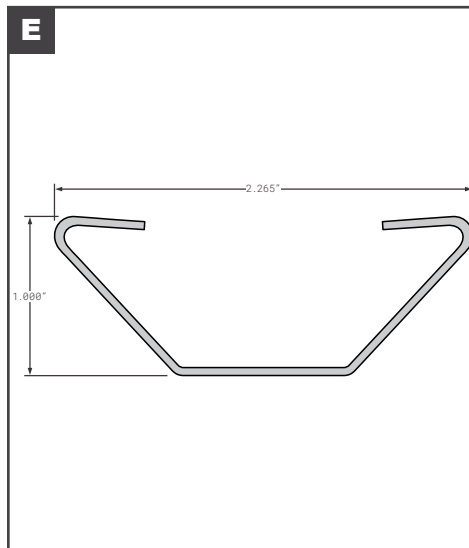

J Moldings

J Moldings

Roof Bows

	Part No.	Description	Replaces	Length
A	X6138X120	1/2" SIDE CORRUGATION CLOSURE AND ROOF	UNIVERSAL	120"
B	X6148X120	1/4" MOLDING	UNIVERSAL	120"
B	X6148X144	1/4" MOLDING	UNIVERSAL	144"
C	MOR003951	MORGAN ALUMINUM	OEM	96"
D	STR01803	STRICK 10 FT PC AA83C005512A1	OEM	120"
E	1011039	GALVANIZED STEEL ANTI-SNAG	UNIVERSAL	99"
F	FCB055-151	FRUEHAUF STYLE ALUMINUM H.D. I-BEAM	RCF-4048-1	98.5"