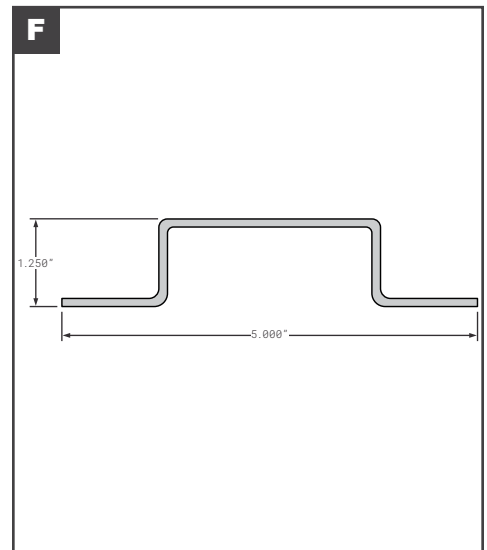

Side Posts

	Part No.	Description	Replaces	Length
A	HY20076832	HYUNDAI FRONT POST WITH JOGGLES 117-02021	OEM	107.062"
B	SPS01-19981-00600	STOUGHTON PUNCHED NOSE POST	OEM	107.38"
C	SPS01-19981-03300	STOUGHTON PUNCHED NOSE POST	OEM	109"
D	SPS03-12991-11000	STOUGHTON GALVANIZED STEEL 2.5"	OEM	110"
E	90-4-2400P-0-116	TRAILMOBILE GALVANIZED STEEL 2.44"	OEM	116"
F	1011037	UNIVERSAL GALVANIZED STEEL HAT 1-1/4 X 5" WIDE PUNCHED	1200069, 1211306110, 1211325109, 43332007, 10011849, SP016712, V02-102F, 90-4-983-0-123	120"