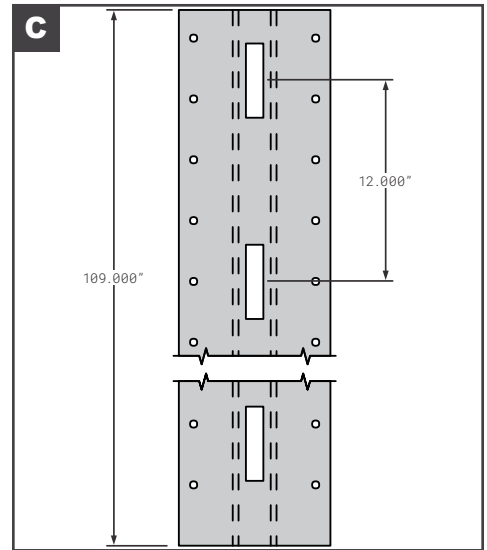

Side Posts

Side Posts