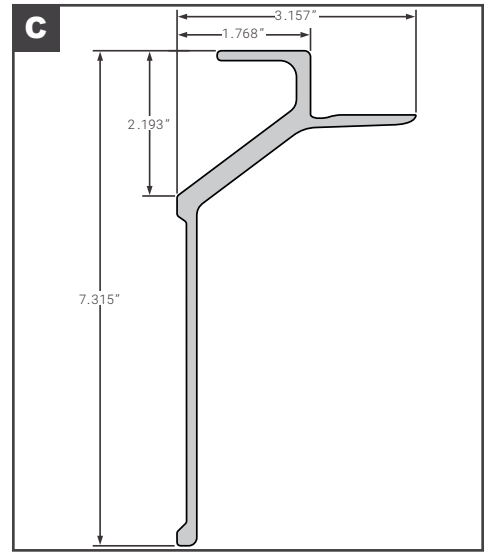

Side Top Rails

Side Top Rails