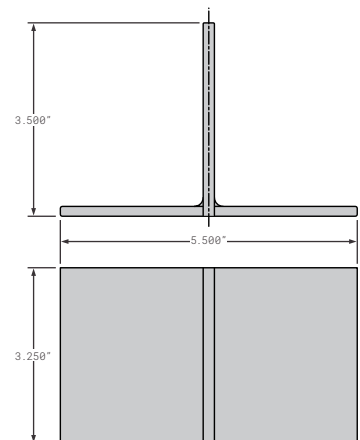

1157024 REPLACES PEN70-14
4 HOLE 4 X 5 WITH SLOT 2 X 4 HOLE CENTERS, STEEL

Accessories

FCB010-920 REPLACES 1310-2395-4
T STYLE 5.5" X 4" BLANK NO HOLES, ALUMINUM

FCB010-927 REPLACES PEN70-13, FCE 2576-2
4 HOLE 3 X 4.188 WITH TWO SLOTS 2 X 2.25 HOLE CENTERS, STEEL