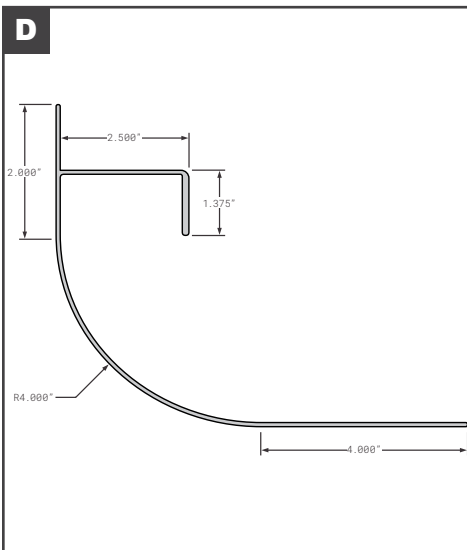

Part No.	Description	Replaces	Length
A	HY200TDB007X01	HYUNDAI RADIUS PANEL INSERT 117-05471-19	OEM	--
A	HY200TDB007X02	HYUNDAI RADIUS PANEL INSERT STAINLESS STEEL 117-05471-20	OEM	103.38"
B	HY20116322	HYUNDAI RADIUS PANEL INSERT 117-05471 PPW	OEM	102.2"
C	HYE05-023-1068	HYUNDAI FRONT CORNER POST	OEM	2706MM
D	HYE05-031-1100	HYUNDAI FRONT CORNER POST	OEM	109.5"
E	HYE05-036-1098	HYUNDAI FRONT CORNER POST	OEM	110.65"
F	HYE05-040-1120	HYUNDAI FRONT CORNER POST	OEM	103.66"