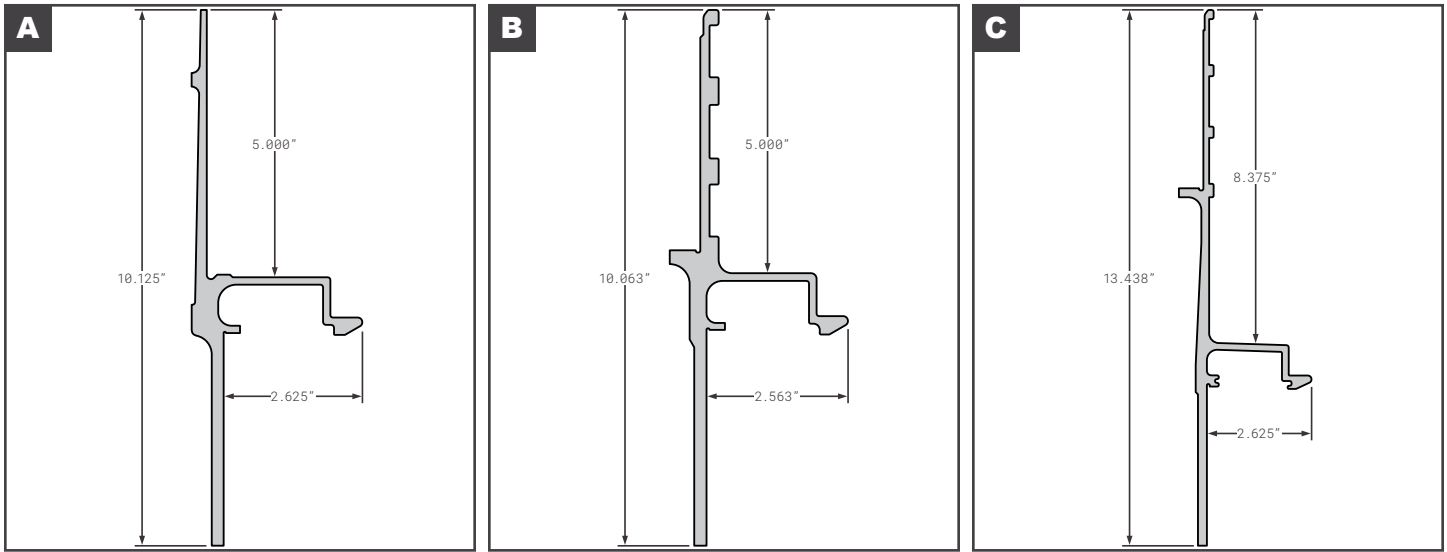

Side Bottom Rails