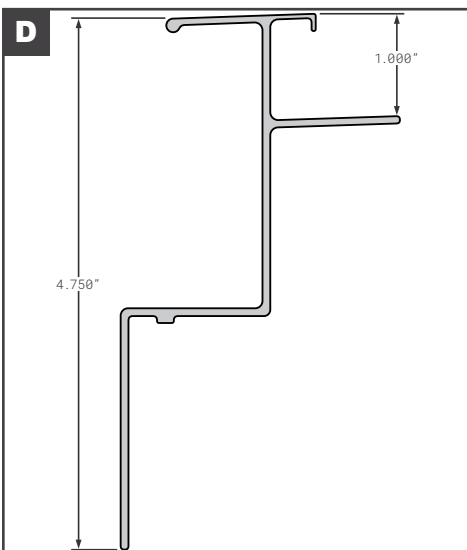

Side Top Rails

Rails

Side Top Rails

	Part No.	Description	Replaces	Length
A	FCB050-756	MORGAN STYLE N/S GVSD & GVSR	00015904	336"
	- Alternative Lengths	FCB050-756-001, FCB050-756-11	00015904	432", 132"
B	FCB050-758	MORGAN STYLE N/S GVFD & GVMD TOP RAIL	00033901	336"
C	MOR00015904	MORGAN NEW STYLE GVSD & GVSR	OEM	325"
D	MOR00033901	MORGAN NEW STYLE GVFD & GVMD	OEM	325"
E	FCB050-520	MULTIVANS STYLE DRY FREIGHT	EE2126, 1502/26	312"
F	FCB050-530	READING (TRG) STYLE DRY FREIGHT	74000925, 74000926, 8802/28	336"