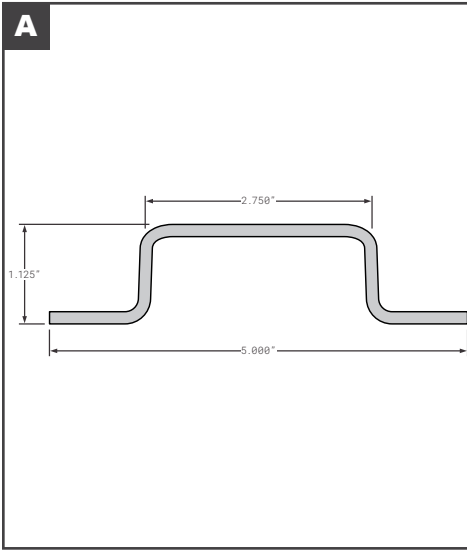

Side Posts

Side Posts