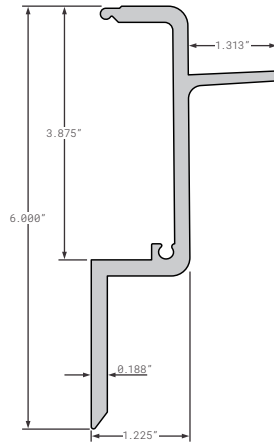

7511-1-125B

OEM

TRAILMOBILE STRAIGHT SECTION FOR PLATE & NEW DRY FREIGHT X 93", 90-4-1978-0-93