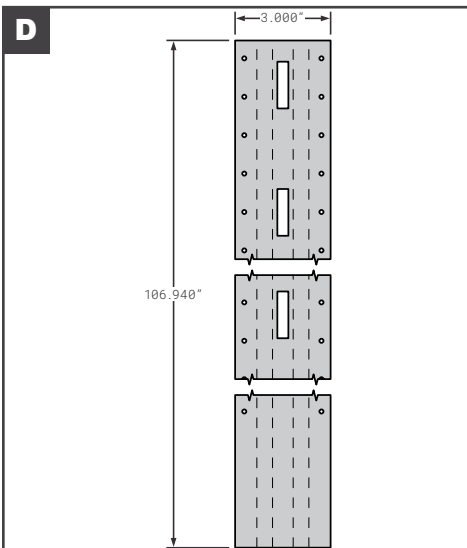

Side Posts

Side Posts

Part No.	Description	Replaces	Length
A	FCB035-825 UNIVERSAL Z .81" - GALVANIZED STEEL	019103063, 015992, 01201150-06	107"
B	FCB035-200 GREAT DANE STYLE SIDE POST ALUMINUM ALUMINUM Z 70092 2"	70092	--
C	FCB035-205 GREAT DANE STYLE SIDE POST GALVANIZED STEEL 40915011 .83" LOGISTIC 4" ON CENTER	40915011	110"
D	FCB035-220 GREAT DANE STYLE SIDE POST INNER 40915179 COMPOSITE PLATE LOGISTIC	40915179	107"
E	FCB035-220-001 GREAT DANE STYLE SIDE POST OUTER 40915178 COMPOSITE PLATE PPW	40915178	--
F	FCB035-301 GREAT DANE STYLE SIDE POST GALVANIZED STEEL UNIVERSAL .5 X 6.5" 40912301X110 STO 04-20671-006	40912301X110, 04-20671-006	110"