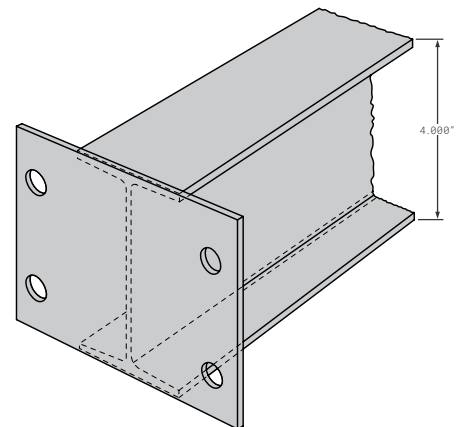

Steel I-Beams

HY1170AA007G01

REPLACES
OEM

HYUNDAI 4 INCH I-BEAM 3.2LBS/FT GALVANIZED WITH CLIPS, NO HOLE, STEEL, 101.5"

SPS04-18454-00100

REPLACES
OEM

STOUGHTON 4 I-BEAM ASSEMBLY, 101.12"

STR01695