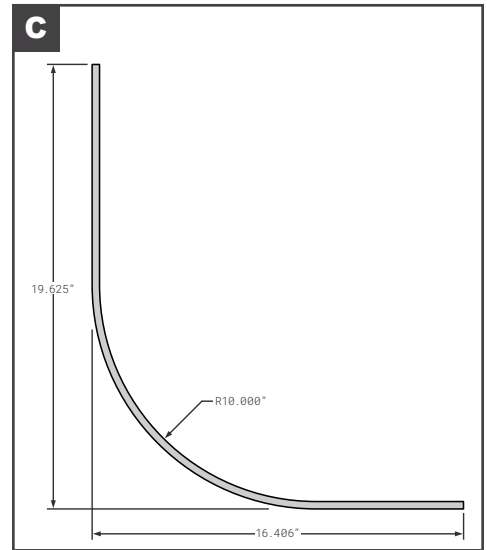

Corner Radius

	Part No.	Description	Replaces	Length
A	FCB025-211	UNIVERSAL 6" RADIUS ALUMINUM PPW	GDP69102520001, RP-833K-PPW	110"
B	FCB025-902	UNIVERSAL 7" RADIUS ALUMINUM PPW	--	110"
C	FCB025-905-002	UNIVERSAL 10" RADIUS ALUMINUM PPW	69102520002, ASB5106-CS, FR2896807, FR2896808, 04A00331, 04A00011	110"
D	FCB025-076	A.M. HAIRE STYLE - EXTRUDED ALUMINUM MILL FINISH	00057	125.38"
E	FCB025-200	GREAT DANE 10" RADIUS ALUMINUM PPW	GDP08670	110"
F	FCB025-201	GREAT DANE 6" RADIUS ALUMINUM PPW	00600W, GDP69102520016	110"
F	FCB025-201-001	GREAT DANE 6" RADIUS STAINLESS STEEL	00600S, GDP40801000001, GDP69102520015	110"