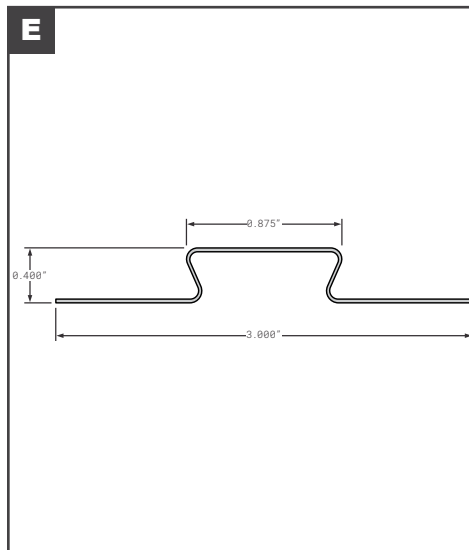

Side Posts

Side Posts

	Part No.	Description	Replaces	Length
A	HY10039523	HYUNDAI A SLOT SIDE POST 112-02298 GALVANIZED	OEM	108"
B	HY10041439	HYUNDAI Z SLOT SIDE POST E05-045	OEM	111.54"
C	HY10046094	HYUNDAI A-TRACK INNER POST	OEM	96.69"
D	HY10067082	HYUNDAI Z POST E-TRACK E05-062	OEM	114.48"
E	HY10072604	HYUNDAI OUTER POST 112-15830 2733MM WHITE LIGHTWEIGHT SIDE CLOSURE	OEM	107.59"
F	HY10072649	HYUNDAI LIGHTWEIGHT PUNCHED INNER POST 112-15831	OEM	107.44"