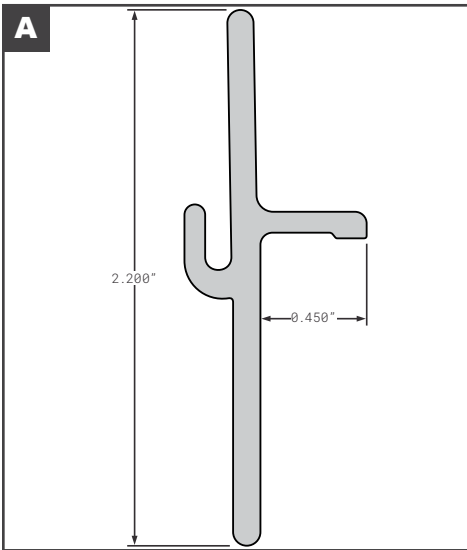

Connector Posts