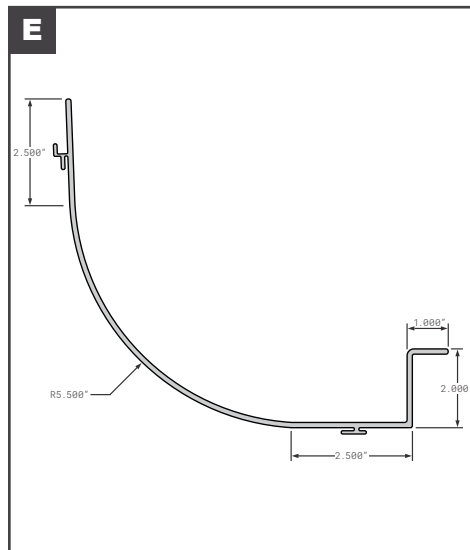

Part No.	Description	Replaces	Length
A	HY200TDB007X01	HYUNDAI RADIUS PANEL INSERT 117-05471-19	OEM	--
A	HY200TDB007X02	HYUNDAI RADIUS PANEL INSERT STAINLESS STEEL 117-05471-20	OEM	103.38"
B	HY20116322	HYUNDAI RADIUS PANEL INSERT 117-05471 PPW	OEM	102.2"
C	HYE05-023-1068	HYUNDAI FRONT CORNER POST	OEM	2706MM
D	HYE05-031-1100	HYUNDAI FRONT CORNER POST	OEM	109.5"
E	HYE05-036-1098	HYUNDAI FRONT CORNER POST	OEM	110.65"
F	HYE05-040-1120	HYUNDAI FRONT CORNER POST	OEM	103.66"