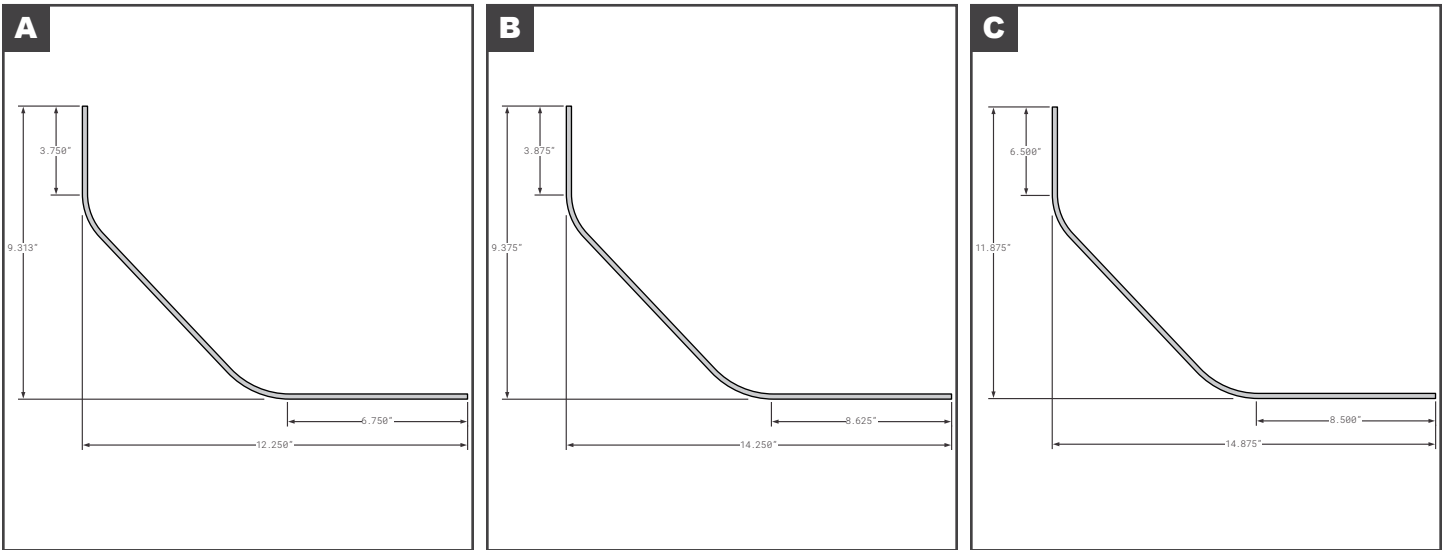

Corner Radius