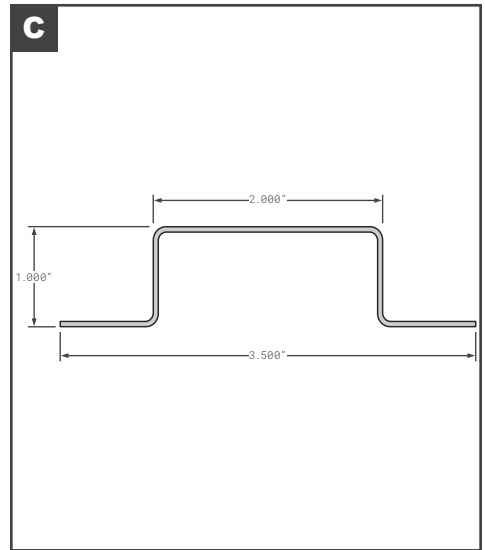

Starter Roof Bows

Repairs