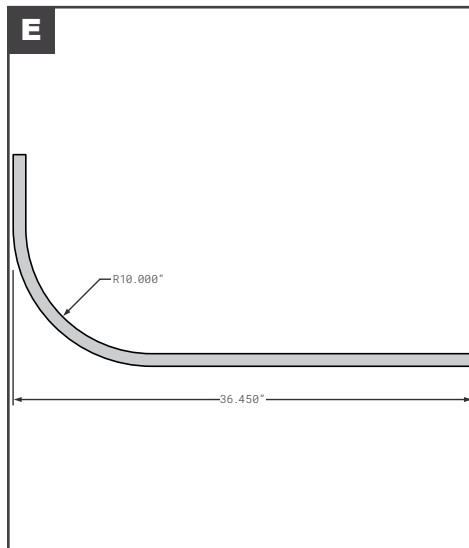

Part No.	Description	Replaces	Length
A	FCB025-211	UNIVERSAL 6" RADIUS ALUMINUM PPW	GDP69102520001, RP-833K-PPW	110"
B	FCB025-902	UNIVERSAL 7" RADIUS ALUMINUM PPW	--	110"
C	FCB025-905-002	UNIVERSAL 10" RADIUS ALUMINUM PPW	69102520002, ASB5106-CS, FR2896807, FR2896808, 04A00331, 04A00011	110"
D	FCB025-076	A.M. HAIRE STYLE - EXTRUDED ALUMINUM MILL FINISH	00057	125.38"
E	FCB025-200	GREAT DANE 10" RADIUS ALUMINUM PPW	GDP08670	110"
F	FCB025-201	GREAT DANE 6" RADIUS ALUMINUM PPW	00600W, GDP69102520016	110"
F	FCB025-201-001	GREAT DANE 6" RADIUS STAINLESS STEEL	00600S, GDP40801000001, GDP69102520015	110"