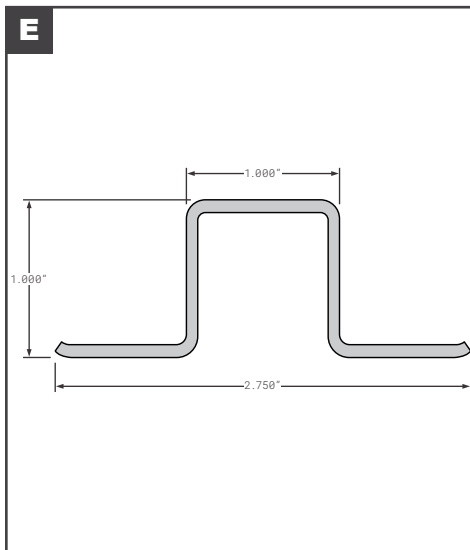

Part No.	Description	Replaces	Length
A	STR01510	STRICK GALVANIZED STEEL AA39C00210100	OEM	98.875"
A	STR01512	STRICK GALVANIZED STEEL AA39C00210400	OEM	100.375"
A	STR01513	STRICK GALVANIZED STEEL AA39C00210500	OEM	99.438"
B	514-3-145A-2	TRAILMOBILE ALUMINUM-ARCHED	OEM	98.75"
C	514-3-152B	TRAILMOBILE GALVANIZED STEEL CHAMBER ANTI-SNAG	OEM	99.125"
D	90-4-1801-0-100	TRAILMOBILE ALUMINUM	OEM	100"
E	9514-3-78B	TRAILMOBILE GALVANIZED STEEL HAT	OEM	99.12"
F	FCB055-805	UTILITY STYLE GALVANIZED STEEL ANTI-SNAG	3-1600-053	99.5"