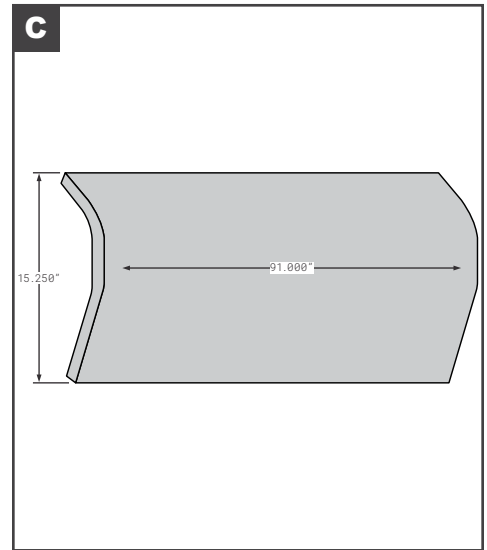

Roof Radius

Roof Radius