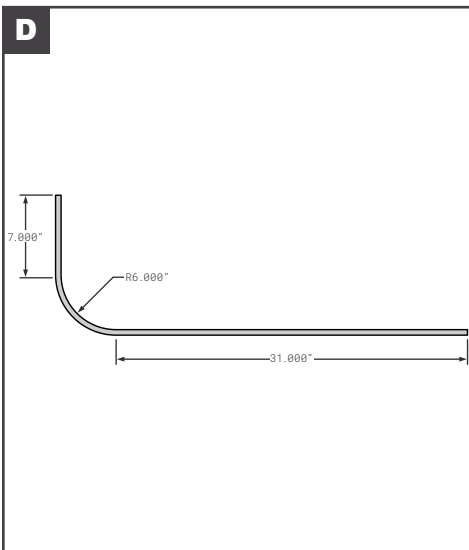

Part No.	Description	Replaces	Length
A	HYE05-041-103B	HYUNDAI FRONT CORNER POST	OEM	103.66"
B	HYE05-043-1100	HYUNDAI FRONT CORNER POST BEVELED	OEM	110"
C	FCB025-371	KIDRON DRY FREIGHT & REEFER - EXTRUDED ALUMINUM MILL FINISH	111027	106.38"
D	FCB025-400	LUFKIN 6" RADIUS ALUMINUM PPW	PDA65611, A0065611	110"
E	FCB025-440	MANAC 6" RADIUS WITH JOGGLE ALUMINUM PPW	567-058	110"
F	FCB025-461	MICKY STYLE - EXTRUDED ALUMINUM MILL FINISH	5008546	111.125"