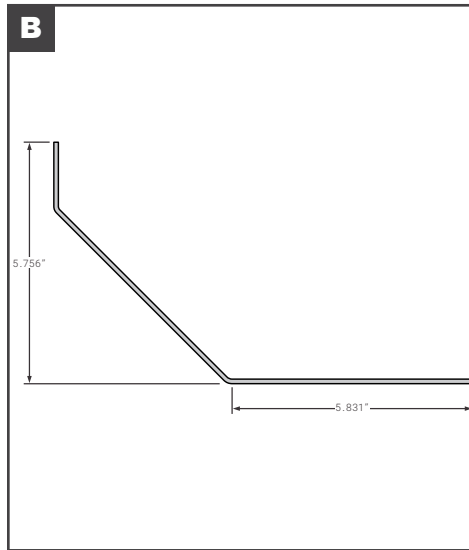

Corner Radius

Corner Radius