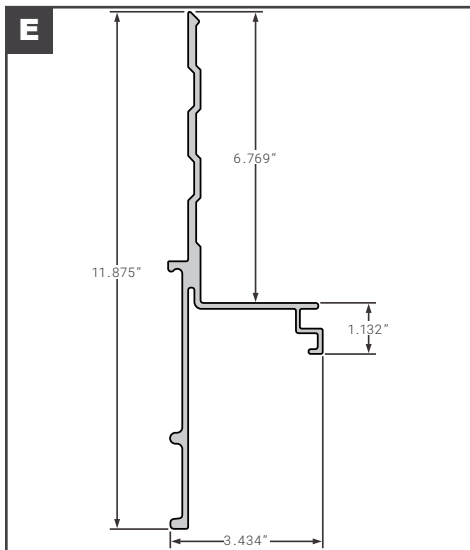

Part No.	Description	Replaces	Length
A	HYU10034643	HYUNDAI DROP-FRAME	E06-054	319.3"
B	HYU10040083	HYUNDAI COMPOSITE XT WIDE BASE	E06-061	622"
C	HYU10060538	HYUNDAI ORIGINAL HYCUBE THERMOTECH DROP-FRAME	E06-023	626"
D	HYU10060550	HYUNDAI COMPOSITE	E06-057	626"
E	HYU10060551	HYUNDAI COMPOSITE	E06-064	626"
F	HYU10062522	HYUNDAI REEFER 2019 AND NEWER	E06-076	622.6"