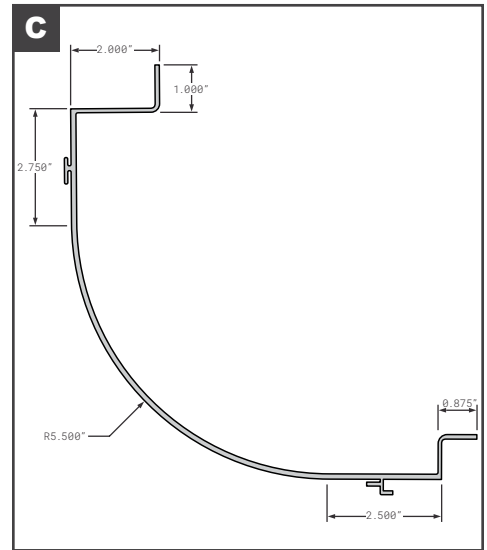

Corner Radius

Corner Radius