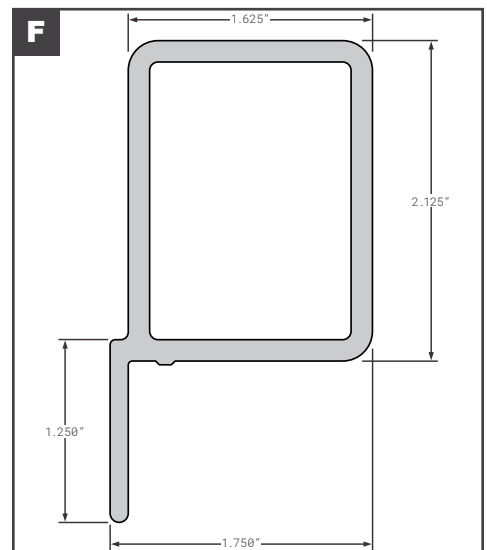

Part No.	Description	Replaces	Length
A	SUP0027928044	WABASH (FORMERLY SUPREME) EXTRUDED ALUMINUM MILL FINISH	OEM	96"
A	SUP0027928045	WABASH (FORMERLY SUPREME) EXTRUDED ALUMINUM MILL FINISH	OEM	102"
B	SUP015247001	WABASH TRUCK BODY (FORMERLY SUPREME) STAINLESS STEEL	OEM	100.375"
C	FCB035-370	KIDRON DRY FREIGHT & REEFER VERTICAL	121066	107"
D	FCB035-750	MORGAN STYLE GVSD & GVSR VERTICAL	00165	112.31"
D	MOR00165	MORGAN GVSD & GVSR VERTICAL	OEM	112.31"
E	FCB035-753	MORGAN STYLE GVSD & GVSR HORIZONTAL	1620005	87"
E	MOR1620005	MORGAN GVSD & GVSR HORIZONTAL	OEM	87"
F	FCB035-758	MORGAN STYLE GVFD & GVMD HORIZONTAL	1623007	87"
F	MOR1623007	MORGAN GVFD & GVMD HORIZONTAL	OEM	87"