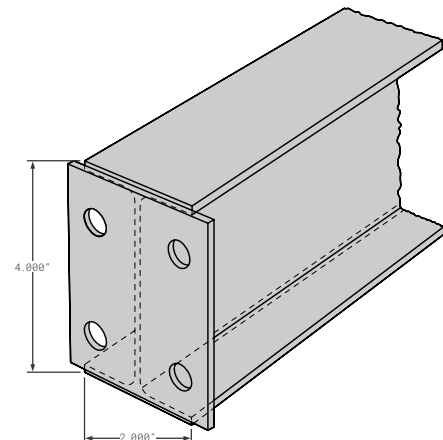

SPS04-18454-00100

REPLACES
OEM

STOUGHTON 4 I-BEAM ASSEMBLY, 101.12"