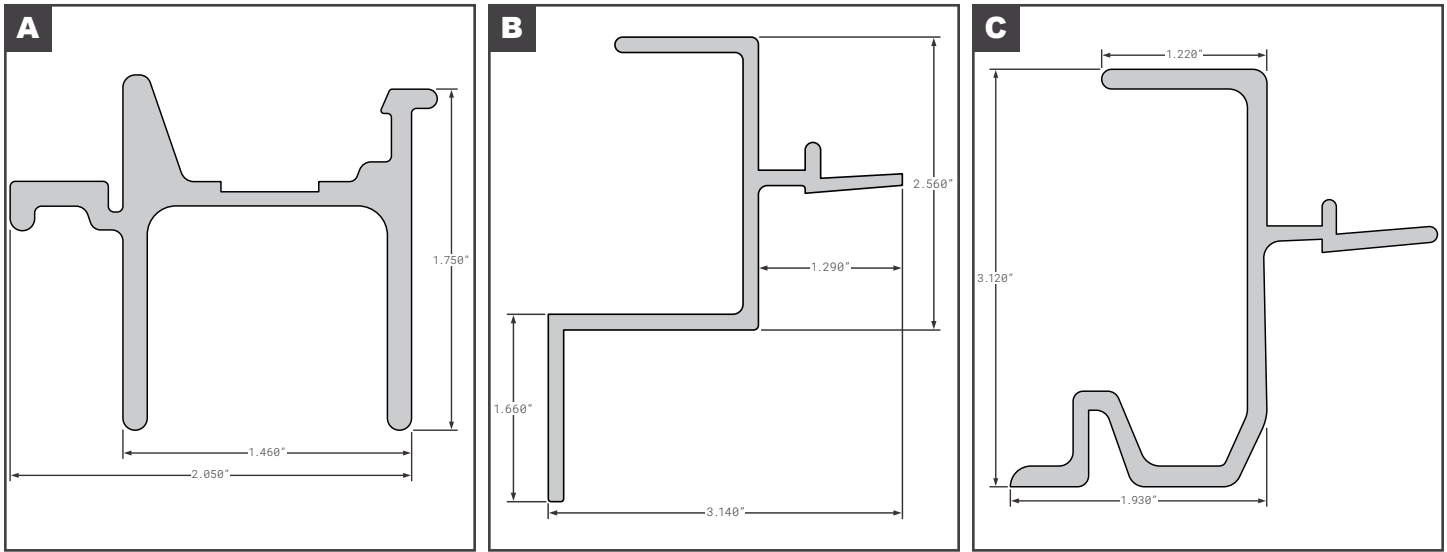

Side Top Rails

	Part No.	Description	Replaces	Length
A	SUP002058210004	WABASH (FORMERLY SUPREME) VA LOWER	OEM	322"
B	SUP002076570012	WABASH (FORMERLY SUPREME) S SERIES & VF	OEM	317"
B	SUPEC783900	WABASH (FORMERLY SUPREME) S SERIES & VF	OEM	390"
C	SUP002080920002	WABASH (FORMERLY SUPREME) VA UPPER	OEM	322"