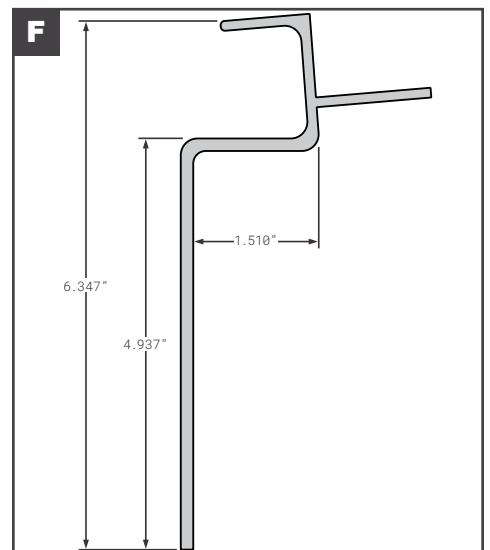

Rails

	Part No.	Description	Replaces	Length
A	FCB050-806	UTILITY STYLE N/S REEFER 3000R	01-6650-0-150	624"
	- Alternative Lengths	FCB050-806-11, FCB050-806-22, FCB050-806-30	01-6650-0-150	132", 264", 360"
B	FCB050-807	UTILITY STYLE N/S DRY VAN VS2DC/4000DX	01-6650-0-179	624"
	- Alternative Lengths	FCB050-807-11, FCB050-807-22, FCB050-807-30	01-6650-0-179	132", 264", 360"
C	FCB050-826	UTILIMASTER STYLE 2003 TO CURRENT	06000846, 3007/26	312"
D	FCB050-865	VANGUARD STYLE COMPOSITE PLATE HD	EXT00052-615.81, EXT00031-615-81, EXT00051-615.81	624"
E	FCB050-877	WABASH STYLE PLATE	WABE0076260	624"
	- Alternative Lengths	FCB050-877-11, FCB050-877-30	WABE0076260	132", 360"
F	FCB050-883	WABASH STYLE N/S COMPOSITE PLATE	WABE9246260	624"
	- Alternative Lengths	FCB050-883-11, FCB050-883-22, FCB050-883-30	WABE9246260	132", 264", 360"