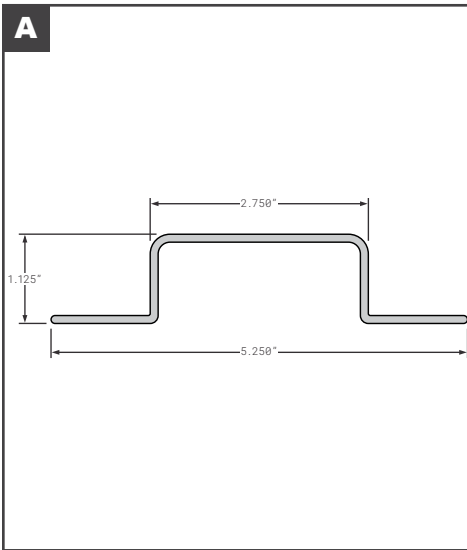

Side Posts

Posts & Radius Panels

Side Posts