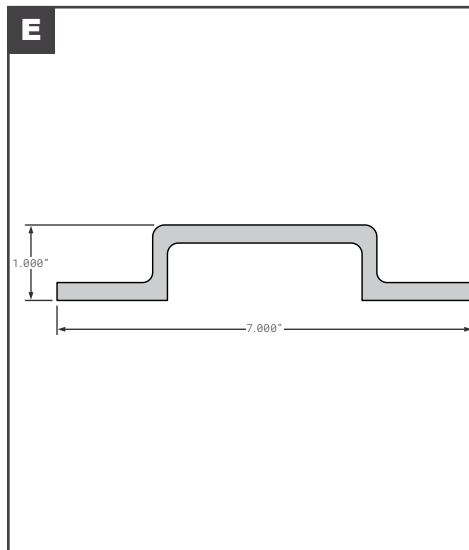

Part No.	Description	Replaces	Length
A	SPS04-21216-00000	STOUGHTON SIDE POST GALVANIZED 14GA	OEM	106.5"
B	SPS04-29105-00600	STOUGHTON SIDE POST STEEL	OEM	109.62"
C	SPS21-000167	STOUGHTON SIDE POST STEEL	OEM	--
D	STR54120	STRICK LOGISTIC A-SLOT SIDE POST GALVANIZED STEEL 3/4	SK46230	107.25"
E	STR54244	STRICK LOGISTIC A SLOT SIDE POST ALUMINUM	OEM	105.88"
F	STR59329	STRICK LOGISTIC SIDE POST GALVANIZED STEEL .45	OEM	108.88"