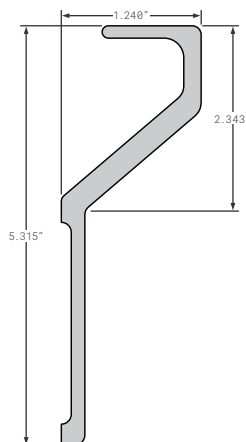

HY10013255 OEM
HYUNDAI 87" STRAIGHT