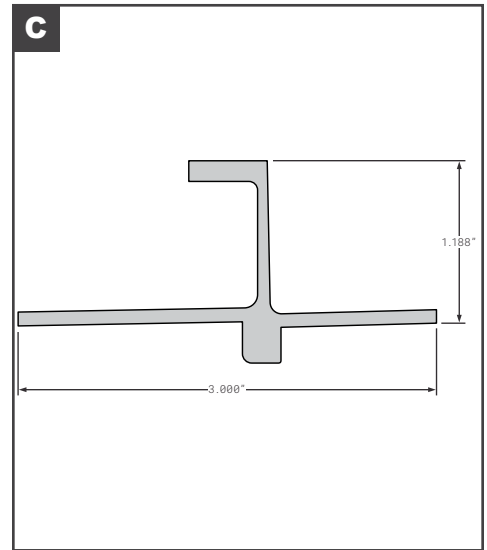

Connector Posts