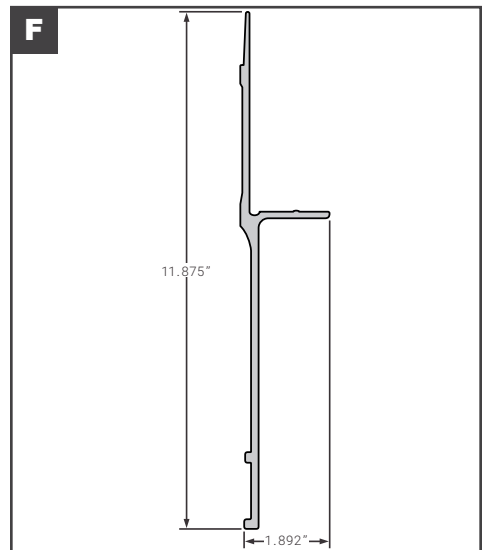

Part No.	Description	Replaces	Length
A	HYU10034643	HYUNDAI DROP-FRAME	E06-054	319.3"
B	HYU10040083	HYUNDAI COMPOSITE XT WIDE BASE	E06-061	622"
C	HYU10060538	HYUNDAI ORIGINAL HYCUBE THERMOTECH DROP-FRAME	E06-023	626"
D	HYU10060550	HYUNDAI COMPOSITE	E06-057	626"
E	HYU10060551	HYUNDAI COMPOSITE	E06-064	626"
F	HYU10062522	HYUNDAI REEFER 2019 AND NEWER	E06-076	622.6"