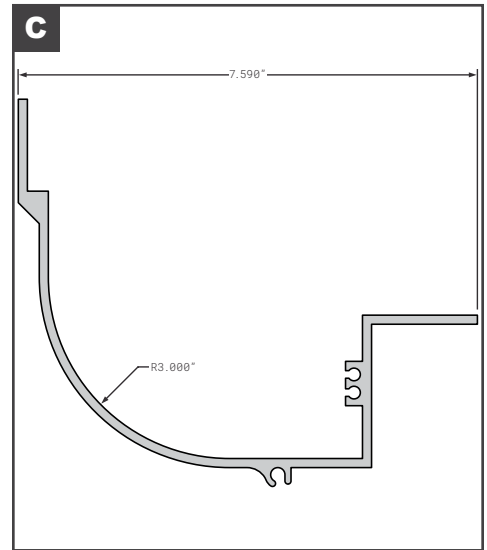

Corner Radius

Corner Radius