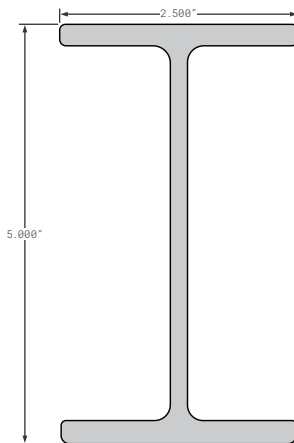

Aluminum I-Beams

FCB010-910-002

REPLACES
5X102AL, 90-4-2028-0-102

5 INCH I-BEAM 2.5 TOP AND BOTTOM FLANGE, ALUMINUM, USE WITH CLIP FCB010-920, 102"