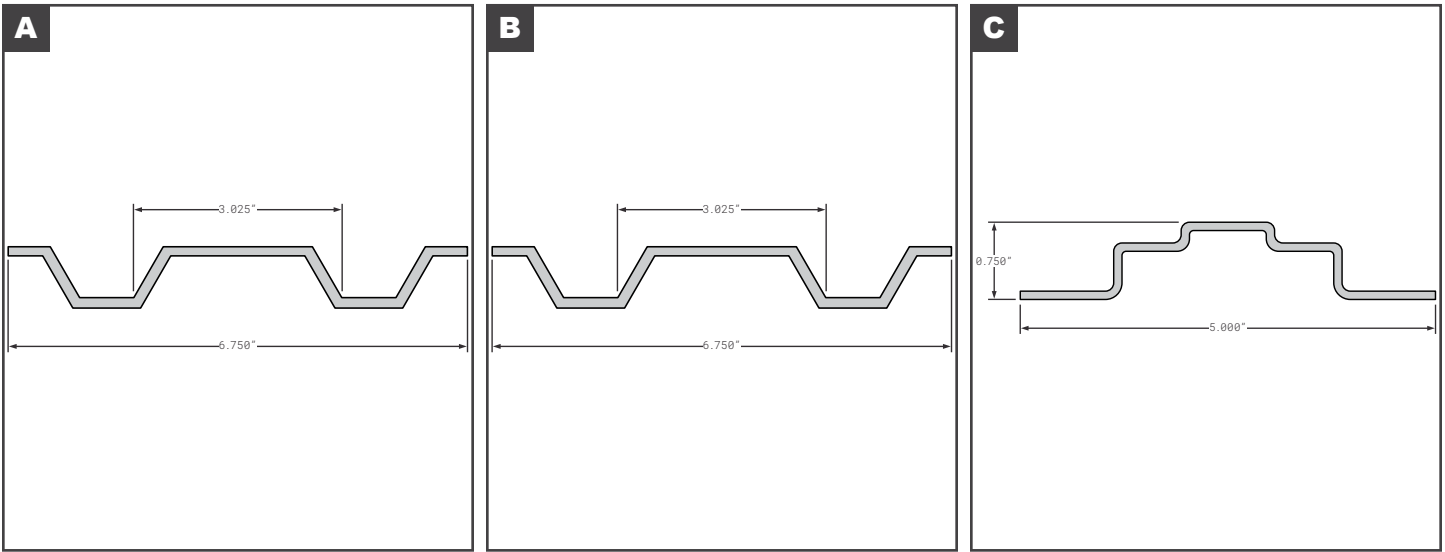

Side Posts

Side Posts

	Part No.	Description	Replaces	Length
A	FCB035-807	UTILITY STYLE SIDE POST GALVANIZED STEEL 03-6512-0-047 .75 X 6.5" LOGISTIC 4" ON CENTER	03-6512-0-047	--
B	FCB035-807-001	UTILITY STYLE SIDE POST GALVANIZED STEEL 03-6512-0-065 .41" LOGISTIC 4" ON CENTER	03-6512-0-065	--
C	FCB035-860	VANGUARD STYLE SIDE POST GALVANIZED STEEL PST00029 .75"	PST00029	--
D	FCB035-865	VANGUARD STYLE SIDE POST INNER PST00056 COMPOSITE PLATE LOGISTIC	PST00056	--
E	FCB035-865-001	VANGUARD STYLE SIDE POST OUTER PST00055 COMPOSITE PLATE PPW	PST00055	--
F	FCB035-880	WABASH STYLE SIDE POST WAB01A01752 COMPOSITE PLATE PPW	WAB01A01752	--