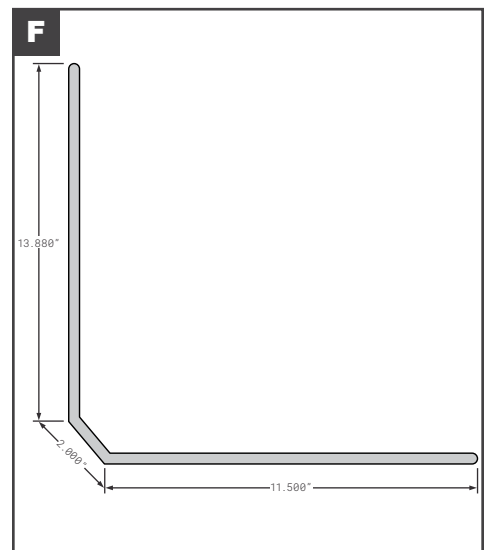

Connector Posts

Inner Radius

	Part No.	Description	Replaces	Length
A	MOR001483	MORGAN GVFD & GVMD VERTICAL	OEM	112.31"
B	FCB035-520	MULTIVANS VERTICAL & HORIZONTAL	EE0356, DB1044	111.25"
C	90-4-2349-0-121	TRAILMOBILE CONNECTOR	OEM	120"
D	SUP002011173007	WABASH (FORMERLY SUPREME) HORIZONTAL	OEM	87.25"
D	SUP04A02763-04	WABASH (FORMERLY SUPREME) HORIZONTAL WITH HOLES	OEM	87.25"
E	SUP01201149-13	WABASH (FORMERLY SUPREME) VERTICAL	OEM	101.5"
E	SUP01201149-14	WABASH (FORMERLY SUPREME) VERTICAL	OEM	107.5"
F	FCB025-301	UNIVERSAL BEVELELD GALVANIZED GALVANIZED STEEL	GDP49900254, 04S02599	110"