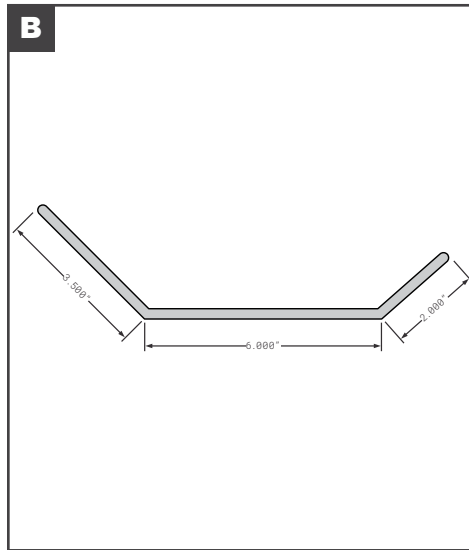

Corner Radius

Corner Radius