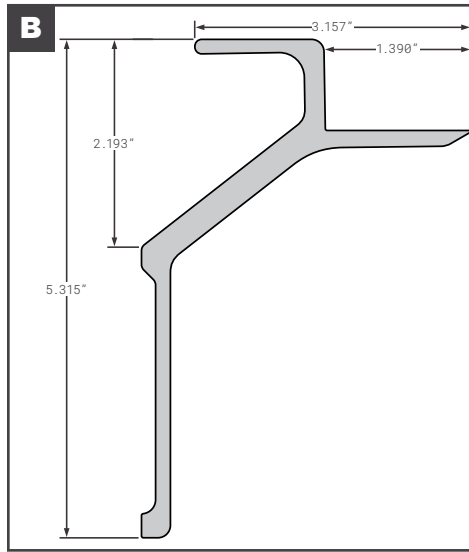

Side Top Rails

Side Top Rails