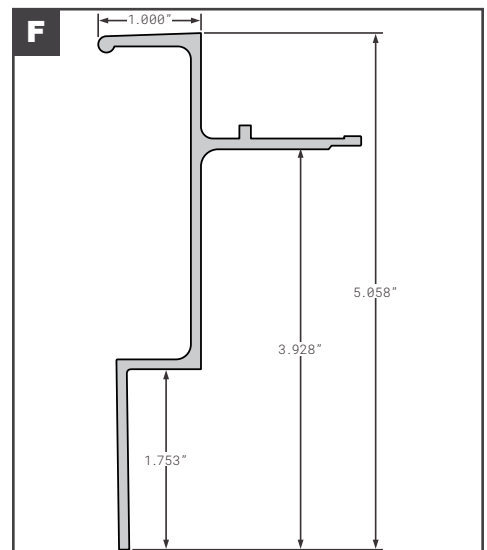

Side Top Rails

Rails

Side Top Rails

	Part No.	Description	Replaces	Length
A	FCB050-756	MORGAN STYLE N/S GVSD & GVSR	00015904	336"
	- Alternative Lengths	FCB050-756-001, FCB050-756-11	00015904	432", 132"
B	FCB050-758	MORGAN STYLE N/S GVFD & GVMD TOP RAIL	00033901	336"
C	MOR00015904	MORGAN NEW STYLE GVSD & GVSR	OEM	325"
D	MOR00033901	MORGAN NEW STYLE GVFD & GVMD	OEM	325"
E	FCB050-520	MULTIVANS STYLE DRY FREIGHT	EE2126, 1502/26	312"
F	FCB050-530	READING (TRG) STYLE DRY FREIGHT	74000925, 74000926, 8802/28	336"