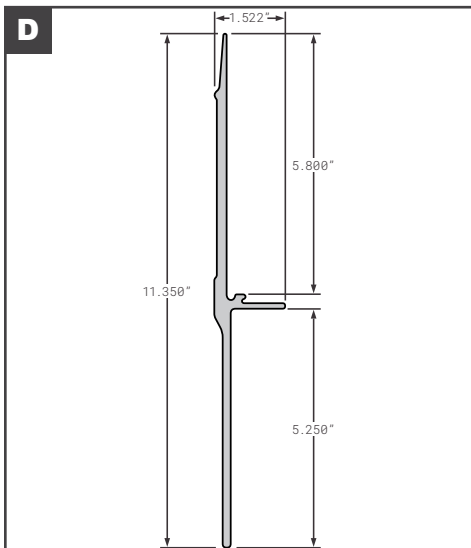

Part No.	Description	Replaces	Length
A	FCB045-205	GREAT DANE STYLE COMPOSITE HIGH BASE	60318832X624.13	624"
B	FCB045-210-001	GREAT DANE STYLE CLASSIC	60304106, 603041VV-53	624"
C	FCB045-214	GREAT DANE STYLE P-SERIES	60308901, 603089VV-53	624"
	- Alternative Lengths	FCB045-214-11	60308901, 603089VV-53	132"
D	FCB045-218	GREAT DANE STYLE P-SERIES THINWALL	60317303, 603173VV-53	624"
	- Alternative Lengths	FCB045-218-11, FCB045-218-30	60317303, 603173VV-54	132", 360"
E	FCB045-219	GREAT DANE STYLE REEFER	60315409, 603154VV-53	624"
F	FCB045-220-001	GREAT DANE STYLE COMPOSITE PLATE	60318401, 603184VV-53	624"
	- Alternative Lengths	FCB045-220-001-11, FCB045-220-001-22, FCB045-220-001-30	60318401, 603184VV-53	132", 264", 360"