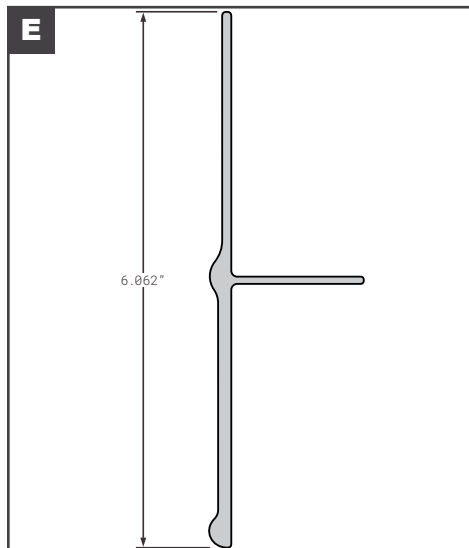

Part No.	Description	Replaces	Length
A	HYU10072624	HYUNDAI LIGHTWEIGHT DESIGN COMPOSITE TRAILERS	E06-087	621"
B	FCB045-751	MORGAN STYLE GVSD & GVSR	000725, 000745, 000785	336"
	- Alternative Lengths	FCB045-751-11	000725, 000745, 000785	132"
C	FCB045-758-028	MORGAN STYLE GVFD & GVMD	1403809, 14038205	336"
	- Alternative Lengths	FCB045-758-11	1403809, 14038205	132"
D	MOR000785	MORGAN GVSD & GVSR	OEM	301"
E	MOR14038205	MORGAN NEW STYLE GVFD & GVMD	OEM	325"
F	SPS02-19469-32125	STOUGHTON ALUMINUM	OEM	321.25"