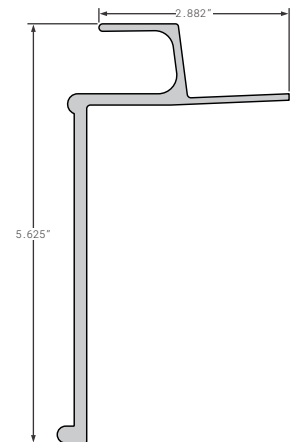

FCB040-878

REPLACES
WAB04A01826

WABASH STYLE COMPOSITE 102" WIDE 1 PIECE WRAP AROUND