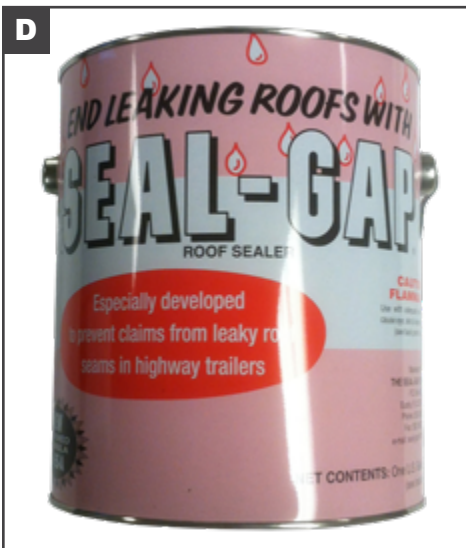

NEWLIFE
HEAVY DUTY TRAILER PARTS

Sealants

Roof Sealant

Roof Sealant

Adhesives and Sealants

	Part No.	Description	Brand	Color	Size	Quantity
A	30500	LEAK-NO-MORE ROOF SEALER	Manus-Bond	--	1 gal	4/Case
B	1013474	ALUMINUM ROOF SEAL PAINT GRADE 65B	Manus-Bond	Aluminum	1 gal	4/Case
B	1013478	ALUMINUM ROOF SEAL BRUSH GRADE 65C	Manus-Bond	Aluminum	1 gal	4/Case
B	1013479	ALUMINUM ROOF SEAL TROWEL GRADE 65H	Manus-Bond	Aluminum	1 gal	4/Case
C	1013476	ROOF COATING LUMA-SHIELD HD	Truco	Aluminum	1 gal	4/Case
D	1013477	ROOF SEALER SEAL GAP	Manus-Bond	--	1 gal	4/Case
E	TP640	SEALER TREMPRO VULKEM BRUSH GRADE	TremPro	Aluminum	1 gal	4/Case
F	90891	ADHESIVE/SEALANT 221	Sikaflex	White	10.3 oz	24/Case
F	90892	ADHESIVE/SEALANT 221	Sikaflex	Gray	10.3 oz	24/Case
F	90893	ADHESIVE/SEALANT 221	Sikaflex	Black	10.3 oz	24/Case