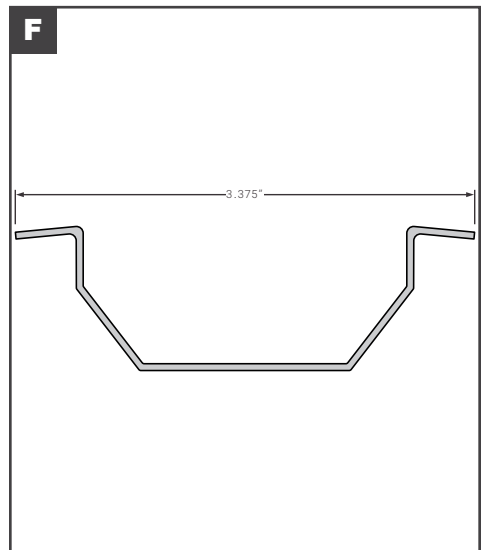

Part No.	Description	Replaces	Length
A	STR01510	STRICK GALVANIZED STEEL AA39C00210100	OEM	98.875"
A	STR01512	STRICK GALVANIZED STEEL AA39C00210400	OEM	100.375"
A	STR01513	STRICK GALVANIZED STEEL AA39C00210500	OEM	99.438"
B	514-3-145A-2	TRAILMOBILE ALUMINUM-ARCHED	OEM	98.75"
C	514-3-152B	TRAILMOBILE GALVANIZED STEEL CHAMBER ANTI-SNAG	OEM	99.125"
D	90-4-1801-0-100	TRAILMOBILE ALUMINUM	OEM	100"
E	9514-3-78B	TRAILMOBILE GALVANIZED STEEL HAT	OEM	99.12"
F	FCB055-805	UTILITY STYLE GALVANIZED STEEL ANTI-SNAG	3-1600-053	99.5"