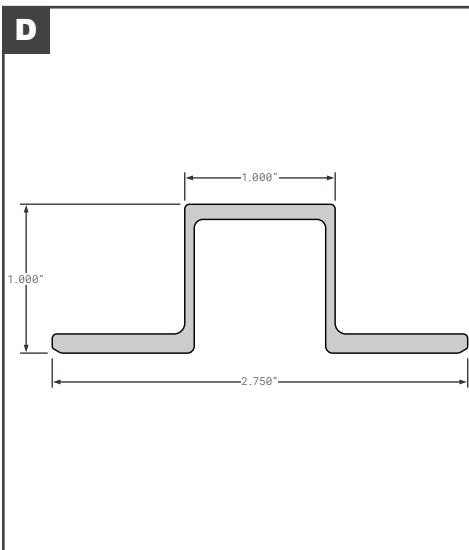

Part No.	Description	Replaces	Length
A	STR01510	STRICK GALVANIZED STEEL AA39C00210100	OEM	98.875"
A	STR01512	STRICK GALVANIZED STEEL AA39C00210400	OEM	100.375"
A	STR01513	STRICK GALVANIZED STEEL AA39C00210500	OEM	99.438"
B	514-3-145A-2	TRAILMOBILE ALUMINUM-ARCHED	OEM	98.75"
C	514-3-152B	TRAILMOBILE GALVANIZED STEEL CHAMBER ANTI-SNAG	OEM	99.125"
D	90-4-1801-0-100	TRAILMOBILE ALUMINUM	OEM	100"
E	9514-3-78B	TRAILMOBILE GALVANIZED STEEL HAT	OEM	99.12"
F	FCB055-805	UTILITY STYLE GALVANIZED STEEL ANTI-SNAG	3-1600-053	99.5"