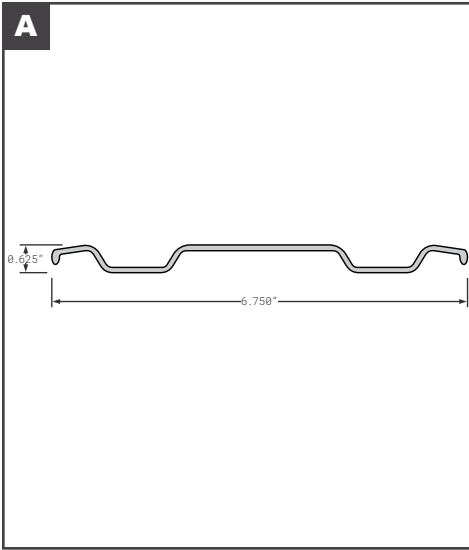

Side Posts

Side Posts