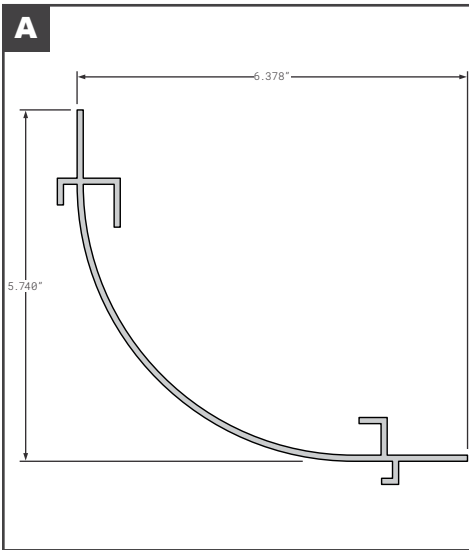

Corner Radius

Corner Radius