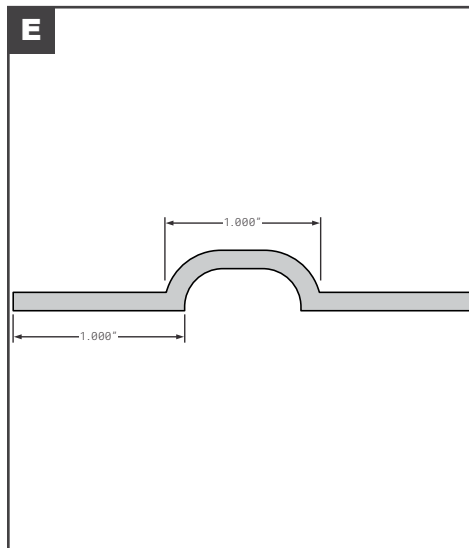

Side Posts

Side Posts

Part No.	Description	Replaces	Length
A	FCB035-825 UNIVERSAL Z .81" - GALVANIZED STEEL	019103063, 015992, 01201150-06	107"
B	FCB035-200 GREAT DANE STYLE SIDE POST ALUMINUM ALUMINUM Z 70092 2"	70092	--
C	FCB035-205 GREAT DANE STYLE SIDE POST GALVANIZED STEEL 40915011 .83" LOGISTIC 4" ON CENTER	40915011	110"
D	FCB035-220 GREAT DANE STYLE SIDE POST INNER 40915179 COMPOSITE PLATE LOGISTIC	40915179	107"
E	FCB035-220-001 GREAT DANE STYLE SIDE POST OUTER 40915178 COMPOSITE PLATE PPW	40915178	--
F	FCB035-301 GREAT DANE STYLE SIDE POST GALVANIZED STEEL UNIVERSAL .5 X 6.5" 40912301X110 STO 04-20671-006	40912301X110, 04-20671-006	110"