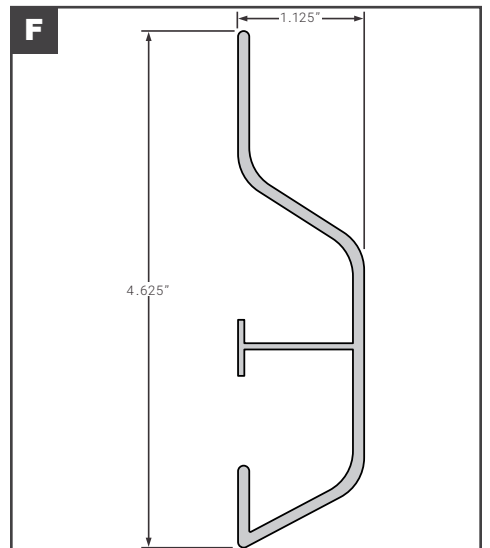

NEWLIFE
HEAVY DUTY TRAILER PARTS

Rails

Rub Rail End Caps

Rub Rail End Caps

Side Rub Rails

	Part No.	Description	Replaces	Length
A	FCB005-890	ALL MAKES UNIVERSAL ROUND HALF MOON STYLE	--	--
A	HYU10064608	HYUNDAI RUB RAIL END CAP	OEM	--
B	FCB005-756-003	MORGAN STYLE RUB RAIL END CAP	006972	--
B	MOR006972	MORGAN RUB RAIL END CAP	OEM	--
C	SPS04-21987-00000	STOUGHTON ALUMINUM CAP FOR RUB RAIL	OEM	--
D	SPS01-22292-00000	STOUGHTON RUB RAIL END CAP SHIM	OEM	--
E	SUPA1300340	SUPREME END CAP 001080 ROUND RUB RAIL	OEM	--
F	FCB045-890	ALL MAKES UNIVERSAL RUB RAIL	WABE076000, WABE0766130, 02 18804 613 50, 60314403	624"