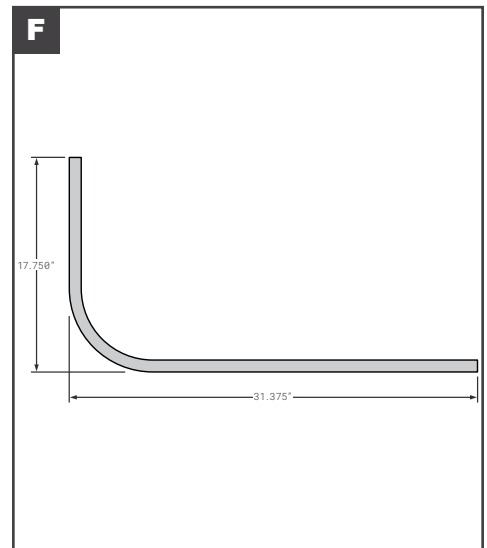

Part No.	Description	Replaces	Length
A	FCB025-211	UNIVERSAL 6" RADIUS ALUMINUM PPW	GDP69102520001, RP-833K-PPW	110"
B	FCB025-902	UNIVERSAL 7" RADIUS ALUMINUM PPW	--	110"
C	FCB025-905-002	UNIVERSAL 10" RADIUS ALUMINUM PPW	69102520002, ASB5106-CS, FR2896807, FR2896808, 04A00331, 04A00011	110"
D	FCB025-076	A.M. HAIRE STYLE - EXTRUDED ALUMINUM MILL FINISH	00057	125.38"
E	FCB025-200	GREAT DANE 10" RADIUS ALUMINUM PPW	GDP08670	110"
F	FCB025-201	GREAT DANE 6" RADIUS ALUMINUM PPW	00600W, GDP69102520016	110"
F	FCB025-201-001	GREAT DANE 6" RADIUS STAINLESS STEEL	00600S, GDP40801000001, GDP69102520015	110"