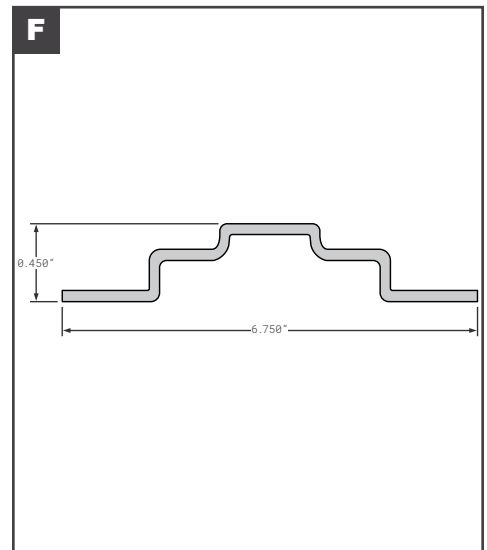

Part No.	Description	Replaces	Length
A	SPS04-21216-00000	STOUGHTON SIDE POST GALVANIZED 14GA	OEM	106.5"
B	SPS04-29105-00600	STOUGHTON SIDE POST STEEL	OEM	109.62"
C	SPS21-000167	STOUGHTON SIDE POST STEEL	OEM	--
D	STR54120	STRICK LOGISTIC A-SLOT SIDE POST GALVANIZED STEEL 3/4	SK46230	107.25"
E	STR54244	STRICK LOGISTIC A SLOT SIDE POST ALUMINUM	OEM	105.88"
F	STR59329	STRICK LOGISTIC SIDE POST GALVANIZED STEEL .45	OEM	108.88"