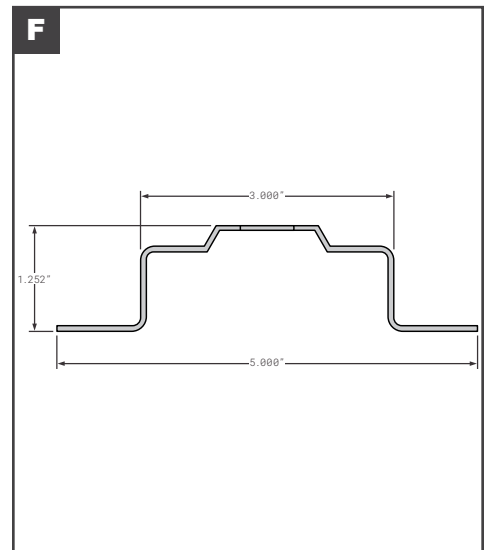

Part No.	Description	Replaces	Length
A	HY10019375	HYUNDAI SIDE POST 112-02084-35 16GA GALVANIZED	10021633, 10025267, 10021416, 10034723, 10022838, 10011849, 10022849, 10014287, 10012431	117"
B	HY10022262	HYUNDAI POST INNER A-TRACK 112-15290	OEM	107.5"
C	HY10023498	HYUNDAI A SLOT LOGISTIC POST 112-02040 GALVANIZED	OEM	106.5"
D	HY10030203	HYUNDAI SIDE POST 112-02039 GALVANIZED	OEM	123.938"
E	HY10035778	HYUNDAI OUTER POST 112-15443 PPW	OEM	107.625"
E	HY10037274	HYUNDAI OUTER POST CLOSURE SIDE 112-15443-14 PPW	OEM	114.63"
E	HY10042083	HYUNDAI OUTER POST CLOSURE SIDE PP ORANGE	OEM	96.85"
F	HY10036046	HYUNDAI A SLOT SIDE POST 112-02290 GALVANIZED	OEM	108"
F	HY10038647	HYUNDAI A SLOT SIDE POST 112-02296 GALVANIZED	OEM	106.96"