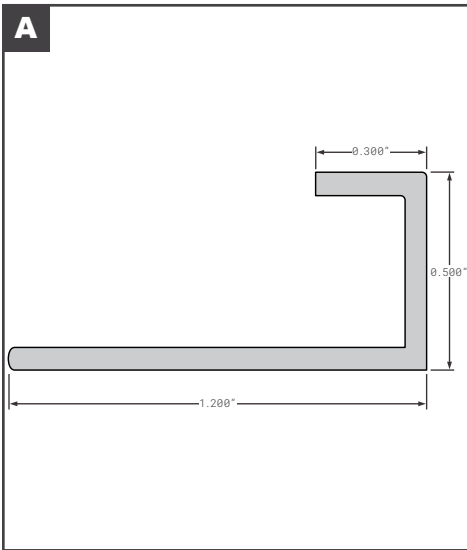

J Moldings

J Moldings

Roof Bows

	Part No.	Description	Replaces	Length
A	X6138X120	1/2" SIDE CORRUGATION CLOSURE AND ROOF	UNIVERSAL	120"
B	X6148X120	1/4" MOLDING	UNIVERSAL	120"
B	X6148X144	1/4" MOLDING	UNIVERSAL	144"
C	MOR003951	MORGAN ALUMINUM	OEM	96"
D	STR01803	STRICK 10 FT PC AA83C005512A1	OEM	120"
E	1011039	GALVANIZED STEEL ANTI-SNAG	UNIVERSAL	99"
F	FCB055-151	FRUEHAUF STYLE ALUMINUM H.D. I-BEAM	RCF-4048-1	98.5"