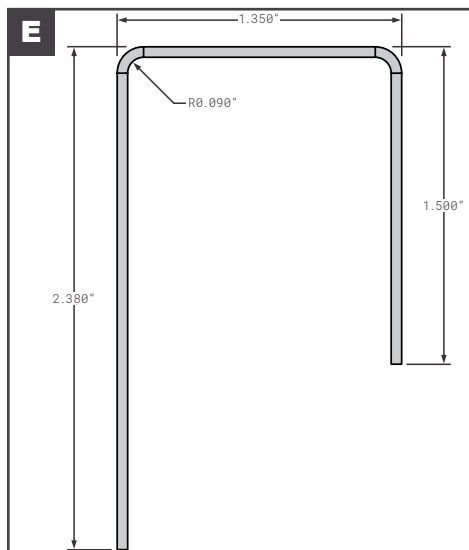

Connector Posts

Inner Radius

	Part No.	Description	Replaces	Length
A	MOR001483	MORGAN GVFD & GVMD VERTICAL	OEM	112.31"
B	FCB035-520	MULTIVANS VERTICAL & HORIZONTAL	EE0356, DB1044	111.25"
C	90-4-2349-0-121	TRAILMOBILE CONNECTOR	OEM	120"
D	SUP002011173007	WABASH (FORMERLY SUPREME) HORIZONTAL	OEM	87.25"
D	SUP04A02763-04	WABASH (FORMERLY SUPREME) HORIZONTAL WITH HOLES	OEM	87.25"
E	SUP01201149-13	WABASH (FORMERLY SUPREME) VERTICAL	OEM	101.5"
E	SUP01201149-14	WABASH (FORMERLY SUPREME) VERTICAL	OEM	107.5"
F	FCB025-301	UNIVERSAL BEVELELD GALVANIZED GALVANIZED STEEL	GDP49900254, 04S02599	110"