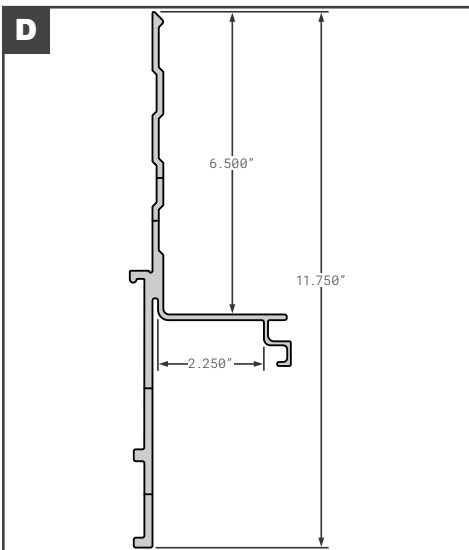

Part No.	Description	Replaces	Length
A	HYU10034643	HYUNDAI DROP-FRAME	E06-054	319.3"
B	HYU10040083	HYUNDAI COMPOSITE XT WIDE BASE	E06-061	622"
C	HYU10060538	HYUNDAI ORIGINAL HYCUBE THERMOTECH DROP-FRAME	E06-023	626"
D	HYU10060550	HYUNDAI COMPOSITE	E06-057	626"
E	HYU10060551	HYUNDAI COMPOSITE	E06-064	626"
F	HYU10062522	HYUNDAI REEFER 2019 AND NEWER	E06-076	622.6"