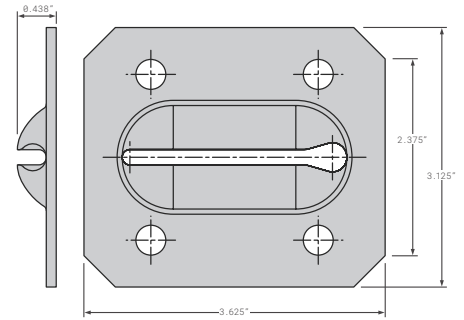

1157016 REPLACES PEN70-04
4 HOLE 3.125 X 3.562 WITH SLOT 2 X 2 HOLE CENTERS, STEEL

Accessories

1157021 REPLACES PEN70-10
3.75 X 5.75 WITH SLOT NO HOLES, STEEL

1157023 REPLACES PEN70-14-SP
4 X 5 WITH SLOT NO HOLES, STEEL