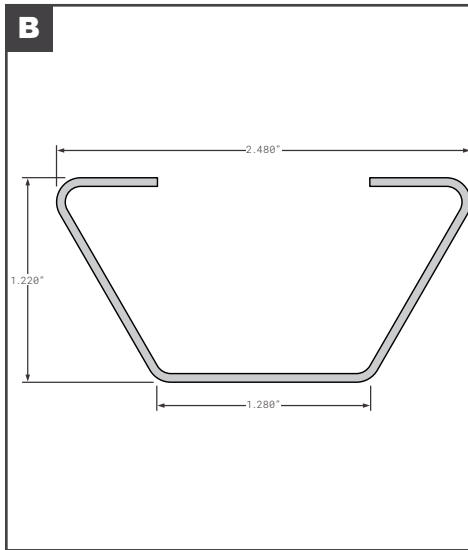

Roof Bows

Starter Roof Bows