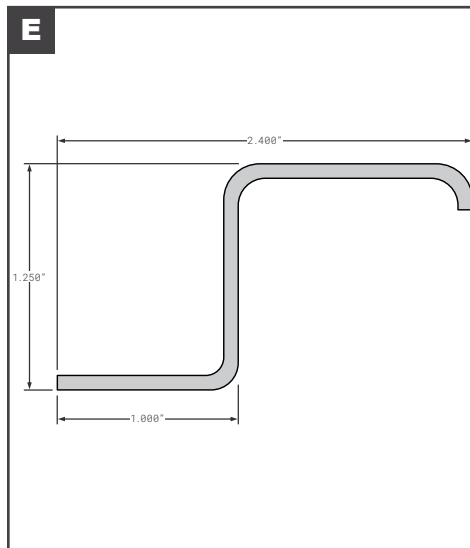

Side Posts

	Part No.	Description	Replaces	Length
A	FCB035-880-002	WABASH STYLE SIDE POST INNER WAB53002552 COMPOSITE PLATE LOGISTIC	WAB53002552	110"
B	FCB035-880-004	WABASH STYLE SIDE POST OUTER WAB01A01850 COMPOSITE PLATE PPW FLAT	WAB01A01850	108.25"
C	FCB035-901	WABASH STYLE SIDE POST GALVANIZED STEEL UNIVERSAL 1.25 X 5" 01200069 NON-LOGISTIC	1200069	110"
D	SUP01201150-06	WABASH (FORMERLY SUPREME) Z .81"	015992, 01201150-06	101.5"
E	SUP01201147-07	WABASH (FORMERLY SUPREME) Z 1.25" HOLES 2" ON CENTER	015554765A, 01201147-07	107.5"
E	SUP015201011A	WABASH (FORMERLY SUPREME) Z 1.25" - NO HOLES	015201011A	106.38"