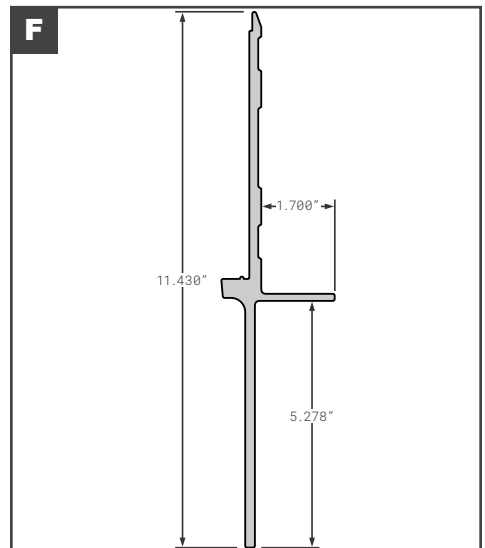

Part No.	Description	Replaces	Length
A	FCB045-205	GREAT DANE STYLE COMPOSITE HIGH BASE	60318832X624.13	624"
B	FCB045-210-001	GREAT DANE STYLE CLASSIC	60304106, 603041VV-53	624"
C	FCB045-214	GREAT DANE STYLE P-SERIES	60308901, 603089VV-53	624"
	- Alternative Lengths	FCB045-214-11	60308901, 603089VV-53	132"
D	FCB045-218	GREAT DANE STYLE P-SERIES THINWALL	60317303, 603173VV-53	624"
	- Alternative Lengths	FCB045-218-11, FCB045-218-30	60317303, 603173VV-54	132", 360"
E	FCB045-219	GREAT DANE STYLE REEFER	60315409, 603154VV-53	624"
F	FCB045-220-001	GREAT DANE STYLE COMPOSITE PLATE	60318401, 603184VV-53	624"
	- Alternative Lengths	FCB045-220-001-11, FCB045-220-001-22, FCB045-220-001-30	60318401, 603184VV-53	132", 264", 360"