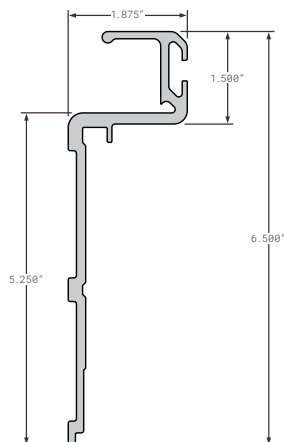

Nose Rails

SPS02-30306-09019

OEM

STOUGHTON UNPUNCHED