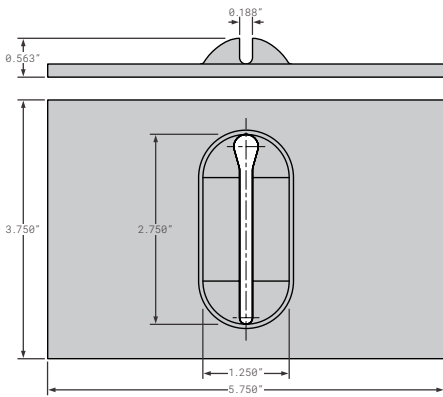

1157016 REPLACES PEN70-04
4 HOLE 3.125 X 3.562 WITH SLOT 2 X 2 HOLE CENTERS, STEEL

Accessories

1157021 REPLACES PEN70-10
3.75 X 5.75 WITH SLOT NO HOLES, STEEL

1157023 REPLACES PEN70-14-SP
4 X 5 WITH SLOT NO HOLES, STEEL