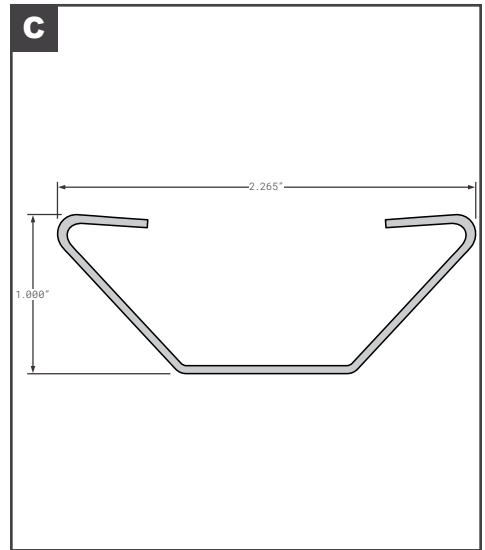

Roof Bows

Roof Bows