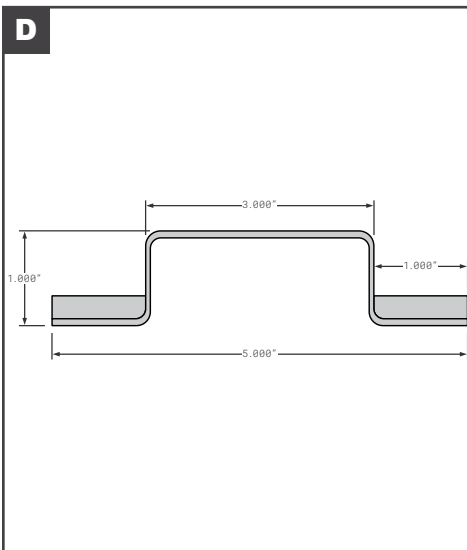

Part No.	Description	Replaces	Length
A	HY10054764	HYUNDAI FRONT POST 117-02335-3 3.2" RADIUS	OEM	106.57"
B	HY10056705	HYUNDAI FRONT POST 117-02340 GALVANIZED	OEM	108.1"
C	HY10061587	HYUNDAI FRONT POST 117-02335 GALVANIZED	OEM	112.6"
D	HY20011744	HYUNDAI FRONT POST 117-02010	OEM	103.346"
E	HY20051352	HYUNDAI FRONT POST 117-02111	OEM	115.938"
F	HY20064923	HYUNDAI FRONT POST 117-02002	OEM	106.614"