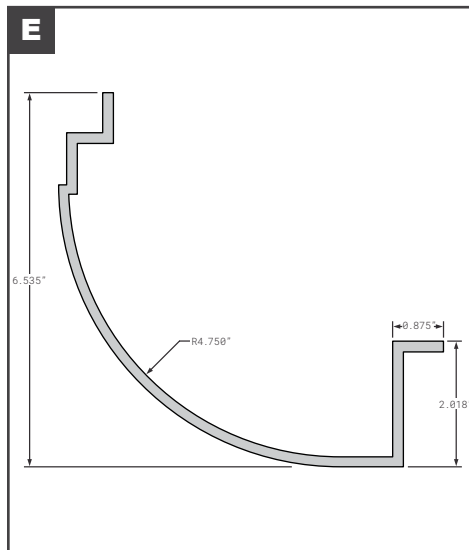

Part No.	Description	Replaces	Length
A	RP-958K-PPW	TRAILMOBILE 6" RADIUS PPW	OEM	117.5"
B	FCB025-826	UTILIMASTER STYLE - EXTRUDED ALUMINUM MILL FINISH	06013020-10800	112"
C	FCB025-802-001	UTILITY STYLE INSERT FOR DRY FREIGHT RADIUS STAINLESS STEEL	03-2500-099	120"
D	FCB025-802-002	UTILITY STYLE INSERT FOR REEFER RADIUS STAINLESS STEEL	03-2500-098	120"
D	FCB025-802-003	UTILITY STYLE INSERT FOR REEFER RADIUS ALUMINUM PPW	03-2500-116	120"
E	FCB025-805	UTILITY STYLE EXTRUDED ALUMINUM PPW	01-6500-0-0139, 01-6500-0-160	120"
F	FCB025-805-001	UTILITY STYLE 4000D-X DRY FREIGHT WITH TABS EXTRUDED ALUMINUM MILL FINISH	01-6500-0-159	120"