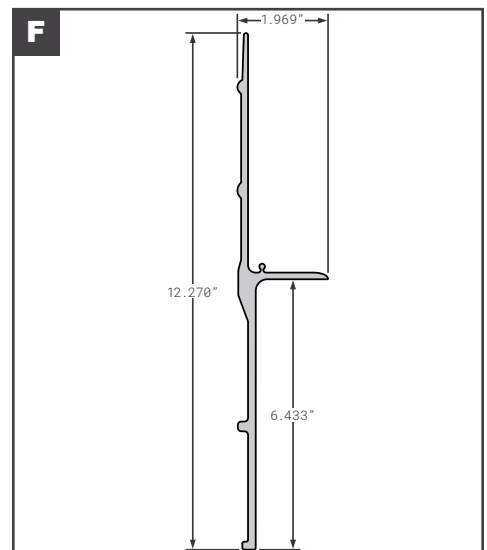

Part No.	Description	Replaces	Length
A	FCB045-221	GREAT DANE 2018 2ND GEN. COMPOSITE PLATE	60318896-52	624"
	- Alternative Lengths	FCB045-221-11, FCB045-221-30	60318896-11, 60318896-30	132", 360"
B	FCB045-806-001	GREAT DANE 2018 OR NEWER COMPOSITE NEW STYLE EXTRUDED ALUMINUM MILL FINISH	01-6650-0-167	624"
	- Alternative Lengths	FCB045-806-001-11, FCB045-806-001-22, FCB045-806-001-30	01-6650-0-167	132", 264", 360"
C	HYU10012834	HYUNDAI COMPOSITE THERMOTTECH	E06-003	621.3"
D	HYU10024232	HYUNDAI DOMESTIC CONTAINER	E06-028	464.3"
E	HYU10026320	HYUNDAI COMPOSITE	E06-035	626"
F	HYU10028597	HYUNDAI THERMOTTECH	E06-050	626"