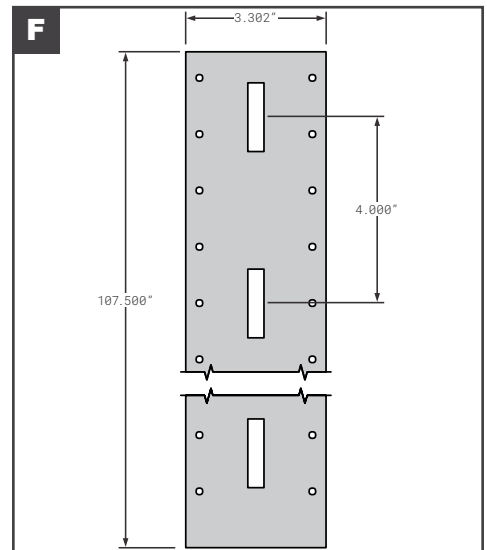

Side Posts

Side Posts

	Part No.	Description	Replaces	Length
A	HY10039523	HYUNDAI A SLOT SIDE POST 112-02298 GALVANIZED	OEM	108"
B	HY10041439	HYUNDAI Z SLOT SIDE POST E05-045	OEM	111.54"
C	HY10046094	HYUNDAI A-TRACK INNER POST	OEM	96.69"
D	HY10067082	HYUNDAI Z POST E-TRACK E05-062	OEM	114.48"
E	HY10072604	HYUNDAI OUTER POST 112-15830 2733MM WHITE LIGHTWEIGHT SIDE CLOSURE	OEM	107.59"
F	HY10072649	HYUNDAI LIGHTWEIGHT PUNCHED INNER POST 112-15831	OEM	107.44"