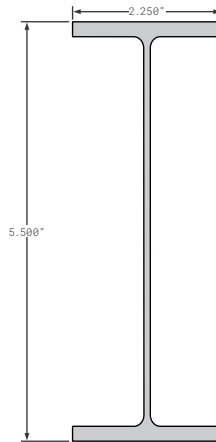

STR01796 REPLACES OEM
T STYLE 5.5" X 3.25" BLANK NO HOLES, ALUMINUM

Aluminum I-Beams

1157030

REPLACES
UNIVERSAL

4 INCH I-BEAM 3.5" FLANGE, ALUMINUM, USE WITH CLIP FCB010-920, 102"

FCB010-805

REPLACES
--

5.5 INCH I-BEAM 2.25 FLANGE NO CLIPS, ALUMINUM, UTILITY STYLE BLANK, USE WITH CLIP FCB010-920, 102"