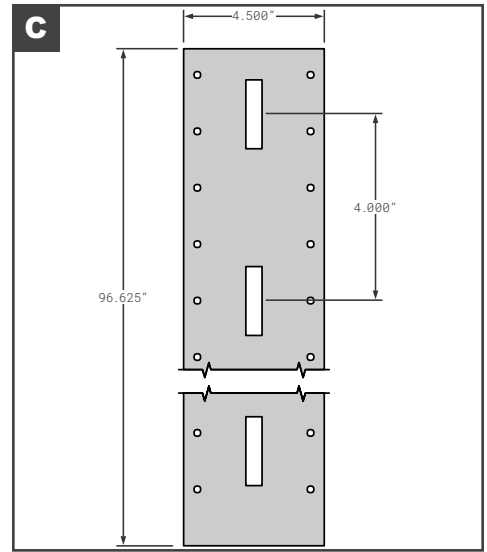

Side Posts

Side Posts