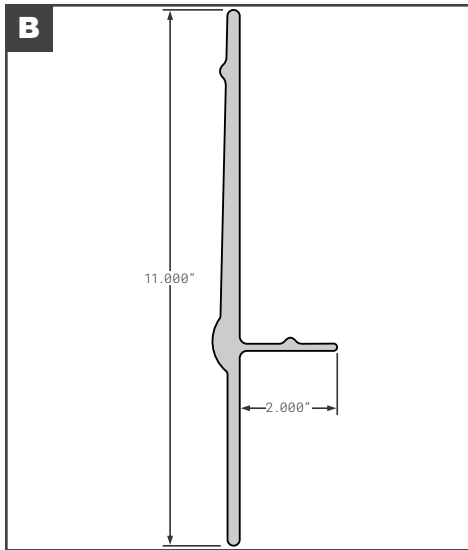

Side Bottom Rails

Side Bottom Rails