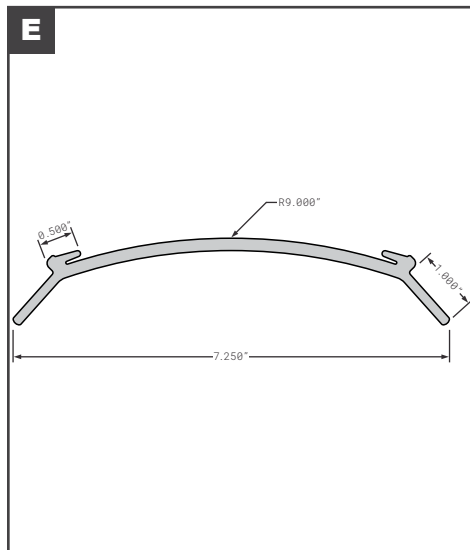

Part No.	Description	Replaces	Length
A	SPS20-000073	STOUGHTON ROADSIDE	OEM	--
A	SPS20-000074	STOUGHTON CURBSIDE	OEM	--
B	STR47158	STRICK RADIUS PANEL 7" PPW	OEM	106.5"
C	STR55567	STRICK RADIUS PANEL PPW 4" RADIUS SK55729 SK55957	OEM	105.5"
D	STR58964	STRICK RADIUS PANEL EXTRUDED ALUMINUM MILL FINISH 4" RADIUS	OEM	106.5"
E	RP-130-MFA	TRAILMOBILE ULTRA PLATE EXTRUDED ALUMINUM MILL FINISH	OEM	117.5"
F	RP-881-PPW	TRAILMOBILE O-MODEL BEVELED RADIUS ALUMINUM PPW	OEM	110"