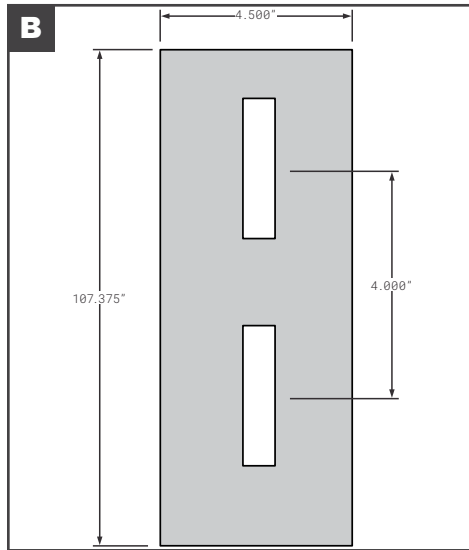

Side Posts

Side Posts