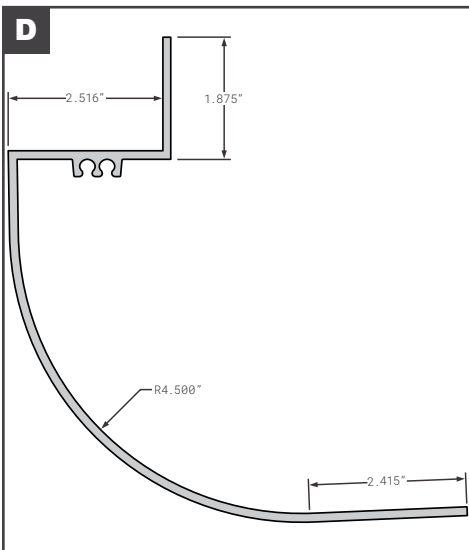

Part No.	Description	Replaces	Length
A	FCB025-214	GREAT DANE 6" RADIUS ALUMINUM ABF GREY	GDP49900216002	102.25"
B	FCB025-218	GREAT DANE THINWALL P-VAN 3" RADIUS ALUMINUM PPW	GDP69104743004	110"
B	FCB025-218-002	GREAT DANE 3" RADIUS AMAZON BLUE	GDP40900549	104"
C	FCB025-220	GREAT DANE COMPOSITE EXTRUDED ALUMINUM MILL FINISH	GDP60430401X110.56	110.56"
D	FCB025-221	GREAT DANE 2018 OR NEWER COMPOSITE NEW STYLE EXTRUDED ALUMINUM MILL FINISH	GDP6040671X111.30	111.3"
E	HY10066880	HYUNDAI FRONT CORNER POST E05-049	OEM	107"
F	HY20032332	HYUNDAI RADIUS PANEL 6" RADIUS PPW	OEM	109.65"