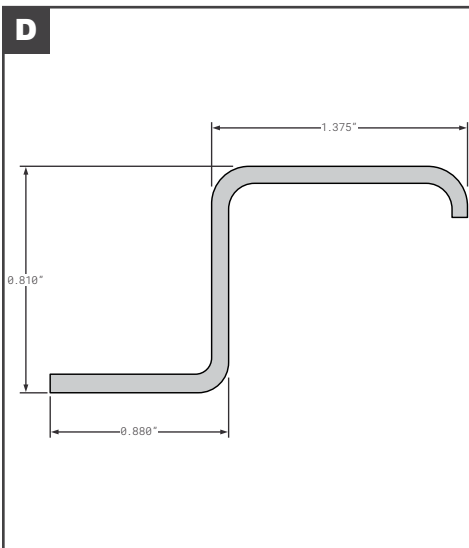

Side Posts

	Part No.	Description	Replaces	Length
A	FCB035-880-002	WABASH STYLE SIDE POST INNER WAB53002552 COMPOSITE PLATE LOGISTIC	WAB53002552	110"
B	FCB035-880-004	WABASH STYLE SIDE POST OUTER WAB01A01850 COMPOSITE PLATE PPW FLAT	WAB01A01850	108.25"
C	FCB035-901	WABASH STYLE SIDE POST GALVANIZED STEEL UNIVERSAL 1.25 X 5" 01200069 NON-LOGISTIC	1200069	110"
D	SUP01201150-06	WABASH (FORMERLY SUPREME) Z .81"	015992, 01201150-06	101.5"
E	SUP01201147-07	WABASH (FORMERLY SUPREME) Z 1.25" HOLES 2" ON CENTER	015554765A, 01201147-07	107.5"
E	SUP015201011A	WABASH (FORMERLY SUPREME) Z 1.25" - NO HOLES	015201011A	106.38"