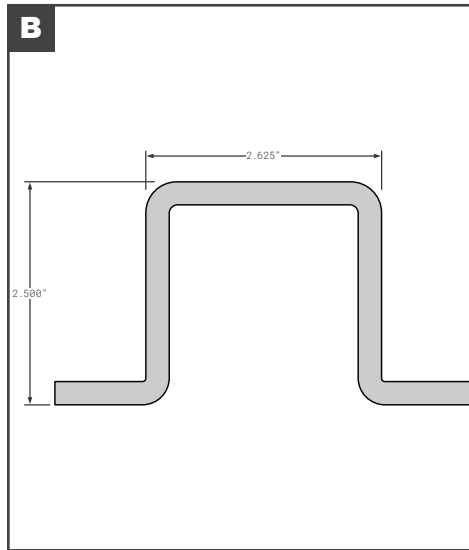

Front Posts