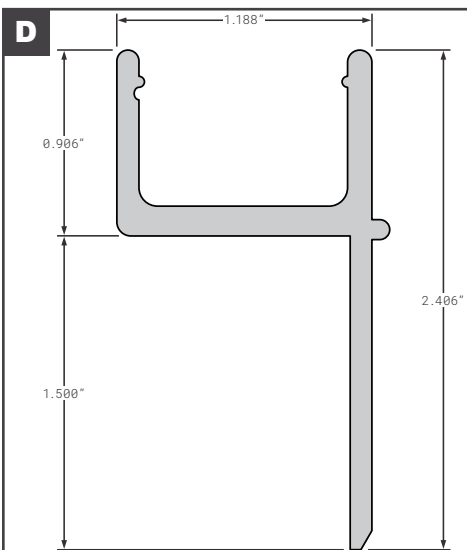

Connector Posts

Inner Radius

	Part No.	Description	Replaces	Length
A	MOR001483	MORGAN GVFD & GVMD VERTICAL	OEM	112.31"
B	FCB035-520	MULTIVANS VERTICAL & HORIZONTAL	EE0356, DB1044	111.25"
C	90-4-2349-0-121	TRAILMOBILE CONNECTOR	OEM	120"
D	SUP002011173007	WABASH (FORMERLY SUPREME) HORIZONTAL	OEM	87.25"
D	SUP04A02763-04	WABASH (FORMERLY SUPREME) HORIZONTAL WITH HOLES	OEM	87.25"
E	SUP01201149-13	WABASH (FORMERLY SUPREME) VERTICAL	OEM	101.5"
E	SUP01201149-14	WABASH (FORMERLY SUPREME) VERTICAL	OEM	107.5"
F	FCB025-301	UNIVERSAL BEVELELD GALVANIZED GALVANIZED STEEL	GDP49900254, 04S02599	110"