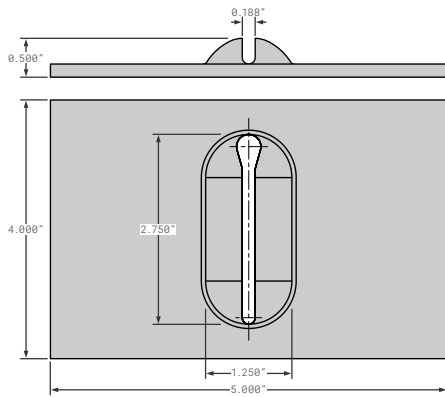

1157016 REPLACES PEN70-04
4 HOLE 3.125 X 3.562 WITH SLOT 2 X 2 HOLE CENTERS, STEEL

Accessories

1157021 REPLACES PEN70-10
3.75 X 5.75 WITH SLOT NO HOLES, STEEL

1157023 REPLACES PEN70-14-SP
4 X 5 WITH SLOT NO HOLES, STEEL