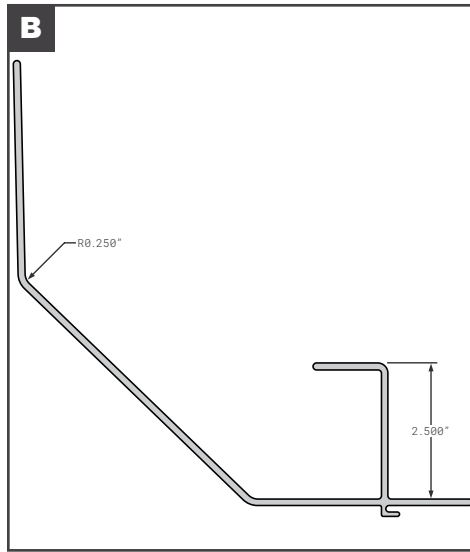

Corner Radius

Corner Radius