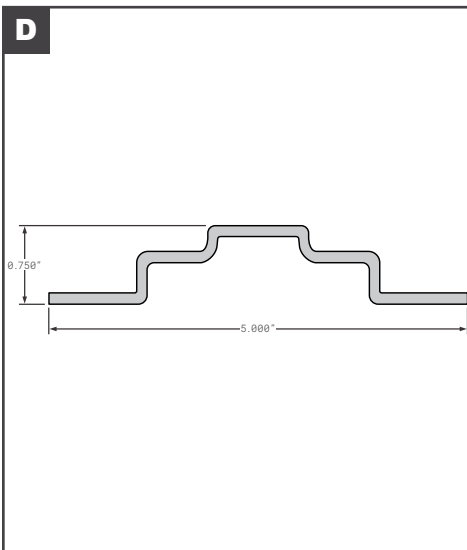

Part No.	Description	Replaces	Length
A	SPS04-21216-00000	STOUGHTON SIDE POST GALVANIZED 14GA	OEM	106.5"
B	SPS04-29105-00600	STOUGHTON SIDE POST STEEL	OEM	109.62"
C	SPS21-000167	STOUGHTON SIDE POST STEEL	OEM	--
D	STR54120	STRICK LOGISTIC A-SLOT SIDE POST GALVANIZED STEEL 3/4	SK46230	107.25"
E	STR54244	STRICK LOGISTIC A SLOT SIDE POST ALUMINUM	OEM	105.88"
F	STR59329	STRICK LOGISTIC SIDE POST GALVANIZED STEEL .45	OEM	108.88"