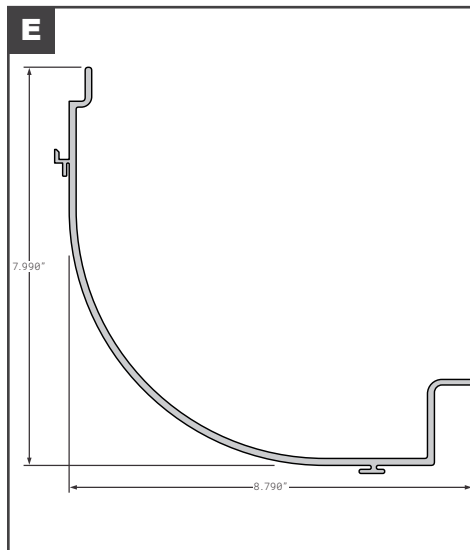

Part No.	Description	Replaces	Length
A	FCB025-214	GREAT DANE 6" RADIUS ALUMINUM ABF GREY	GDP49900216002	102.25"
B	FCB025-218	GREAT DANE THINWALL P-VAN 3" RADIUS ALUMINUM PPW	GDP69104743004	110"
B	FCB025-218-002	GREAT DANE 3" RADIUS AMAZON BLUE	GDP40900549	104"
C	FCB025-220	GREAT DANE COMPOSITE EXTRUDED ALUMINUM MILL FINISH	GDP60430401X110.56	110.56"
D	FCB025-221	GREAT DANE 2018 OR NEWER COMPOSITE NEW STYLE EXTRUDED ALUMINUM MILL FINISH	GDP6040671X111.30	111.3"
E	HY10066880	HYUNDAI FRONT CORNER POST E05-049	OEM	107"
F	HY20032332	HYUNDAI RADIUS PANEL 6" RADIUS PPW	OEM	109.65"