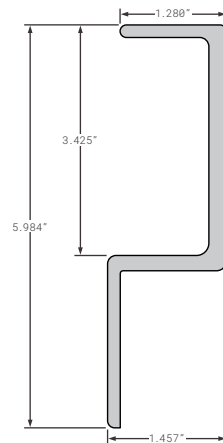

HY10003146 OEM
HYUNDAI 102.125" 1 PIECE WRAP AROUND