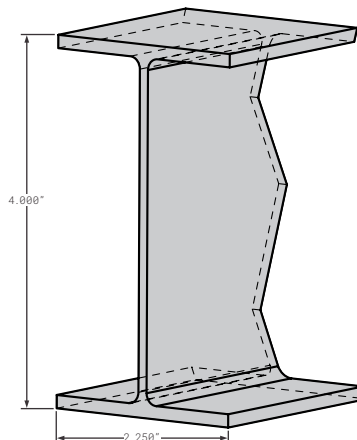

Steel I-Beams

1157031

REPLACES
UNIVERSAL

4 INCH I-BEAM 3.20 LBS/FT 2.25" FLANGE, STEEL, 102"