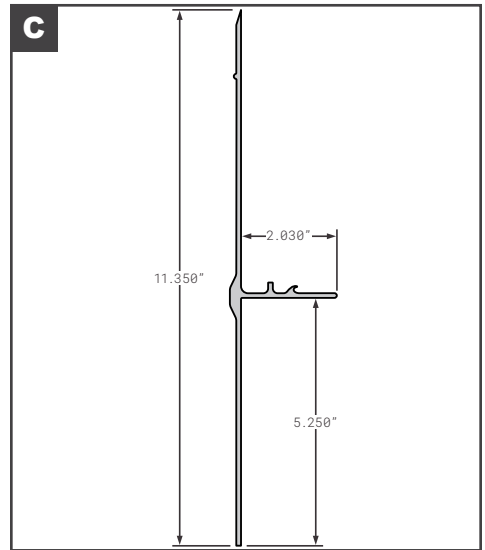

Side Bottom Rails

Side Bottom Rails