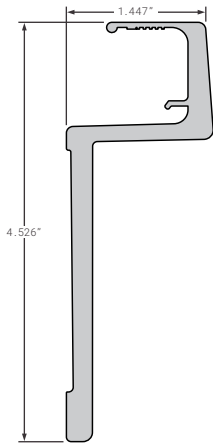

Nose Rails

FCB040-807

REPLACES
03-6650-0-510

UTILITY STYLE VS2DC & VS2DX 102" WIDE 1 PIECE WRAP AROUND