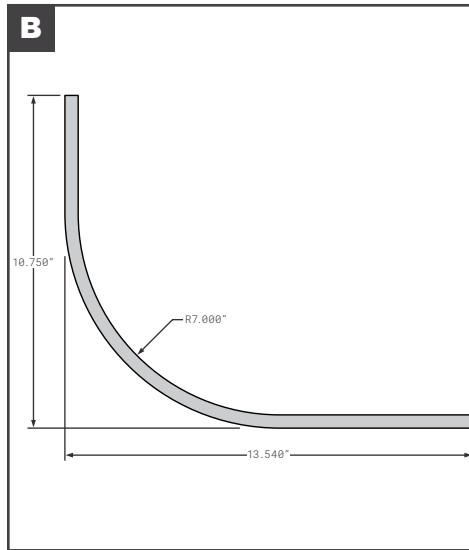

WABASH STYLE ALUMINUM PLATE WELDED 102" WIDE 1 PIECE WRAP AROUND

FCB040-878

REPLACES
WAB04A01826

WABASH STYLE COMPOSITE 102" WIDE 1 PIECE WRAP AROUND

NEWLIFE
HEAVY DUTY TRAILER PARTS

Posts &
Radius Panels

Corner Radius