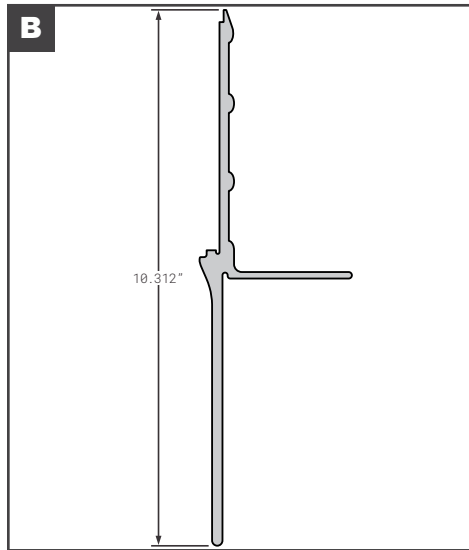

Side Bottom Rails