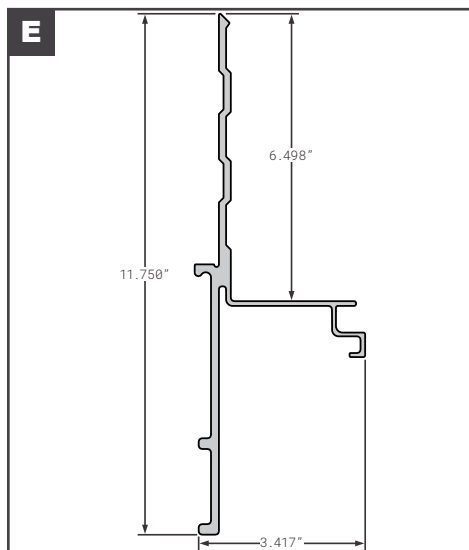

Part No.	Description	Replaces	Length
A	FCB045-221	GREAT DANE 2018 2ND GEN. COMPOSITE PLATE	60318896-52	624"
	- Alternative Lengths	FCB045-221-11, FCB045-221-30	60318896-11, 60318896-30	132", 360"
B	FCB045-806-001	GREAT DANE 2018 OR NEWER COMPOSITE NEW STYLE EXTRUDED ALUMINUM MILL FINISH	01-6650-0-167	624"
	- Alternative Lengths	FCB045-806-001-11, FCB045-806-001-22, FCB045-806-001-30	01-6650-0-167	132", 264", 360"
C	HYU10012834	HYUNDAI COMPOSITE THERMOTTECH	E06-003	621.3"
D	HYU10024232	HYUNDAI DOMESTIC CONTAINER	E06-028	464.3"
E	HYU10026320	HYUNDAI COMPOSITE	E06-035	626"
F	HYU10028597	HYUNDAI THERMOTTECH	E06-050	626"