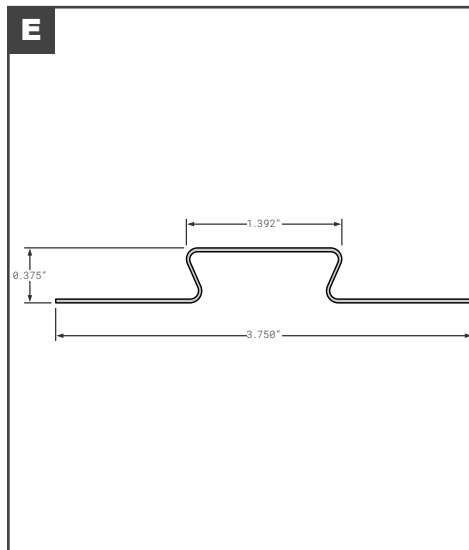

Part No.	Description	Replaces	Length
A	HY10019375	HYUNDAI SIDE POST 112-02084-35 16GA GALVANIZED	10021633, 10025267, 10021416, 10034723, 10022838, 10011849, 10022849, 10014287, 10012431	117"
B	HY10022262	HYUNDAI POST INNER A-TRACK 112-15290	OEM	107.5"
C	HY10023498	HYUNDAI A SLOT LOGISTIC POST 112-02040 GALVANIZED	OEM	106.5"
D	HY10030203	HYUNDAI SIDE POST 112-02039 GALVANIZED	OEM	123.938"
E	HY10035778	HYUNDAI OUTER POST 112-15443 PPW	OEM	107.625"
E	HY10037274	HYUNDAI OUTER POST CLOSURE SIDE 112-15443-14 PPW	OEM	114.63"
E	HY10042083	HYUNDAI OUTER POST CLOSURE SIDE PP ORANGE	OEM	96.85"
F	HY10036046	HYUNDAI A SLOT SIDE POST 112-02290 GALVANIZED	OEM	108"
F	HY10038647	HYUNDAI A SLOT SIDE POST 112-02296 GALVANIZED	OEM	106.96"