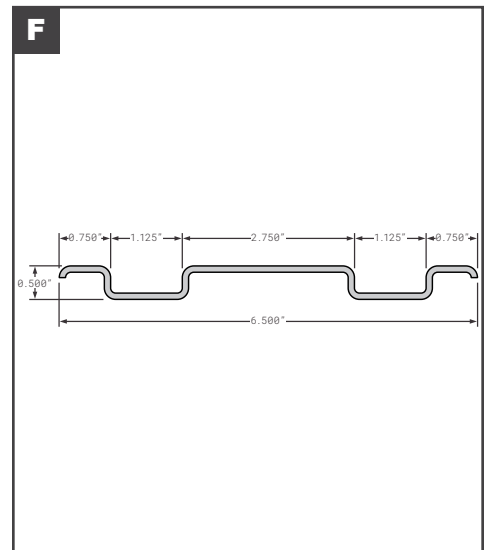

Part No.	Description	Replaces	Length
A	SPS01-23264-00600	STOUGHTON INNER SPLICE PLATE 3" GALVANIZED	OEM	104.88"
B	SPS01-23264-02900	STOUGHTON INNER SPLICE PLATE 3" GALVANIZED	OEM	--
C	SPS01-23264-03000	STOUGHTON INNER SPLICE PLATE 3" GALVANIZED	OEM	98.75"
D	SPS01-28882-03100	STOUGHTON OUTER SPLICE PLATE PPW 3"	OEM	101.812"
D	SPS01-28916-03100	STOUGHTON OUTER SPLICE PLATE WITH FOAM 3"	OEM	101.08125"
D	SPS04-25967-00600	STOUGHTON OUTER SPLICE Z-PLATE PPW	OEM	109"
E	SPS04-20577-00600	STOUGHTON A-SLOT SIDE POST GALVANIZED	OEM	108"
F	SPS04-20671-00600	STOUGHTON SIDE POST GALVANIZED 14GA	OEM	108"
F	SPS04-29200-00600	STOUGHTON SIDE POST STEEL	OEM	--