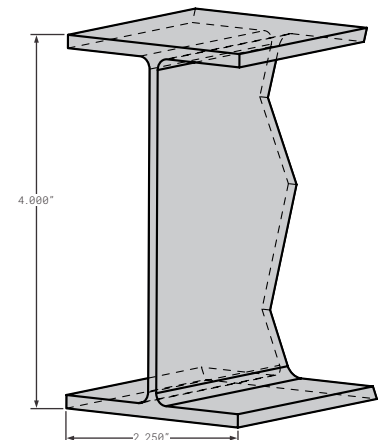

1157034

REPLACES
UNIVERSAL

4 INCH I-BEAM 3.45 LBS/FT 2.25" FLANGE, STEEL, 100,000 TENSILE STRENGTH, 102"