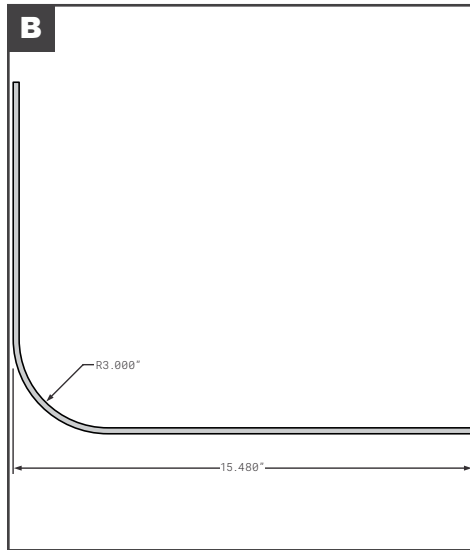

Corner Radius

Corner Radius