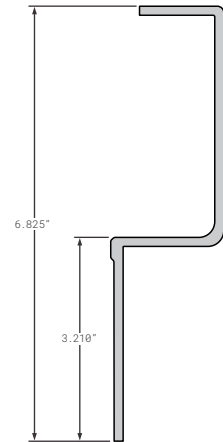

FCB040-211 REPLACES
GDP69103212, GDP41200891
GREAT DANE STYLE P-VAN 102" WIDE 1 PIECE WRAP AROUND