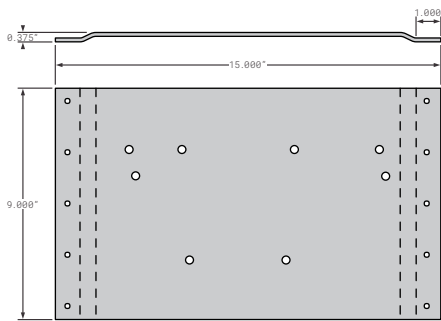

Nose Rails

SPS01-12907-0010

OEM

STOUGHTON NOSE PLATE 15.06in