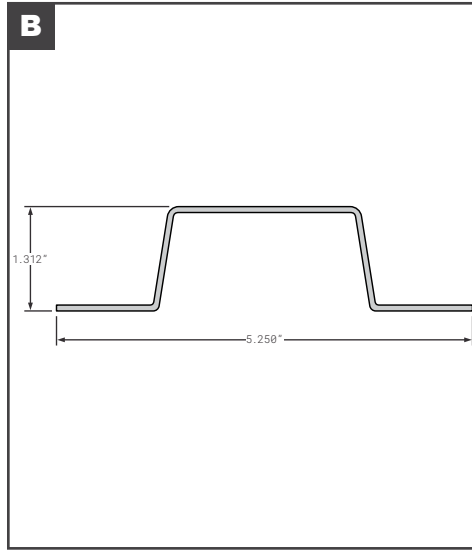

Side Posts

Side Posts