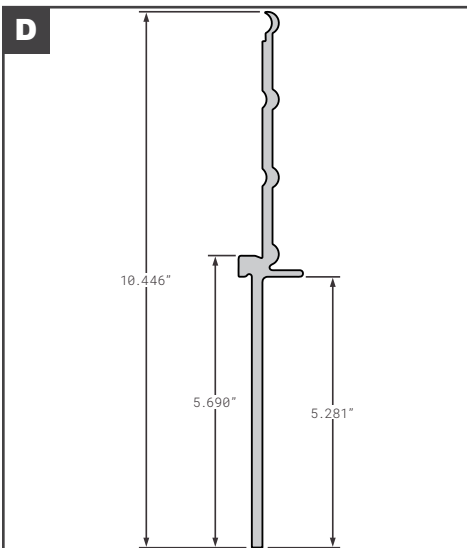

Side Bottom Rails