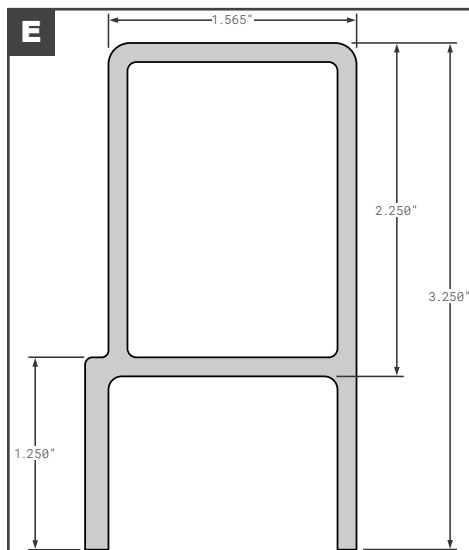

Part No.	Description	Replaces	Length
A	SUP0027928044	WABASH (FORMERLY SUPREME) EXTRUDED ALUMINUM MILL FINISH	OEM	96"
A	SUP0027928045	WABASH (FORMERLY SUPREME) EXTRUDED ALUMINUM MILL FINISH	OEM	102"
B	SUP015247001	WABASH TRUCK BODY (FORMERLY SUPREME) STAINLESS STEEL	OEM	100.375"
C	FCB035-370	KIDRON DRY FREIGHT & REEFER VERTICAL	121066	107"
D	FCB035-750	MORGAN STYLE GVSD & GVSR VERTICAL	00165	112.31"
D	MOR00165	MORGAN GVSD & GVSR VERTICAL	OEM	112.31"
E	FCB035-753	MORGAN STYLE GVSD & GVSR HORIZONTAL	1620005	87"
E	MOR1620005	MORGAN GVSD & GVSR HORIZONTAL	OEM	87"
F	FCB035-758	MORGAN STYLE GVFD & GVMD HORIZONTAL	1623007	87"
F	MOR1623007	MORGAN GVFD & GVMD HORIZONTAL	OEM	87"