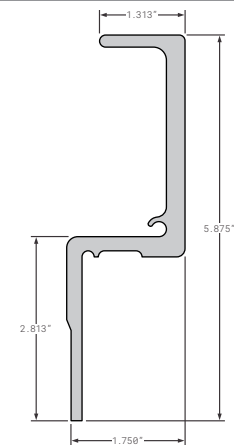

HYUNDAI LIGHT WEIGHT 102" 1 PIECE WRAP AROUND

Nose Rails

SPS01-12907-0010

OEM

STOUGHTON NOSE PLATE 15.06in

SPS02-06388-08350

OEM

STOUGHTON ALUMINUM ASV 83.5"