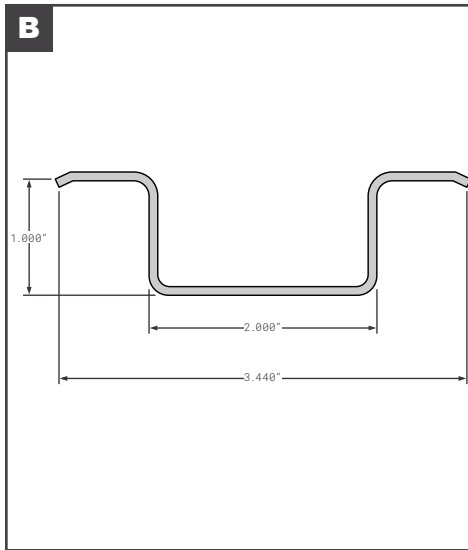

Roof Bows

Roof Bows