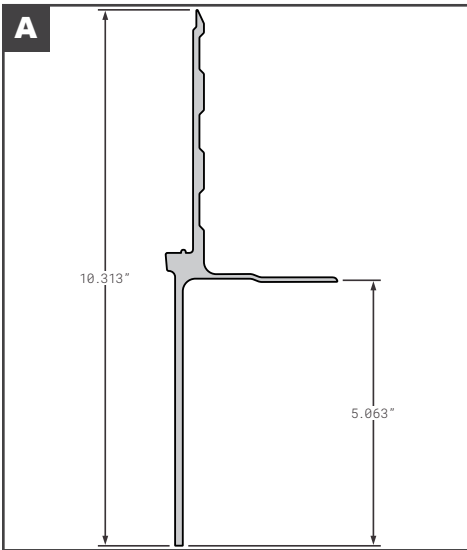

Side Bottom Rails

Side Bottom Rails