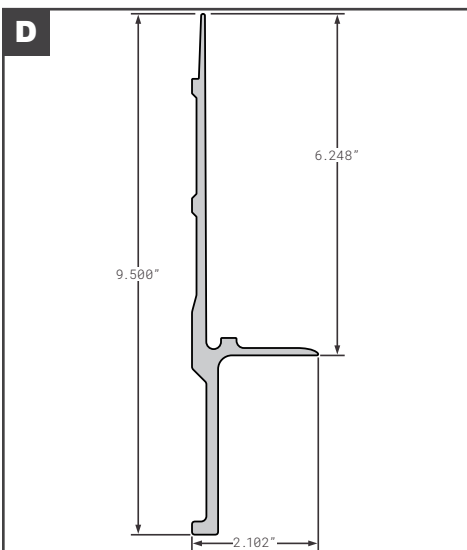

Part No.	Description	Replaces	Length
A	FCB045-221	GREAT DANE 2018 2ND GEN. COMPOSITE PLATE	60318896-52	624"
	- Alternative Lengths	FCB045-221-11, FCB045-221-30	60318896-11, 60318896-30	132", 360"
B	FCB045-806-001	GREAT DANE 2018 OR NEWER COMPOSITE NEW STYLE EXTRUDED ALUMINUM MILL FINISH	01-6650-0-167	624"
	- Alternative Lengths	FCB045-806-001-11, FCB045-806-001-22, FCB045-806-001-30	01-6650-0-167	132", 264", 360"
C	HYU10012834	HYUNDAI COMPOSITE THERMOTTECH	E06-003	621.3"
D	HYU10024232	HYUNDAI DOMESTIC CONTAINER	E06-028	464.3"
E	HYU10026320	HYUNDAI COMPOSITE	E06-035	626"
F	HYU10028597	HYUNDAI THERMOTTECH	E06-050	626"