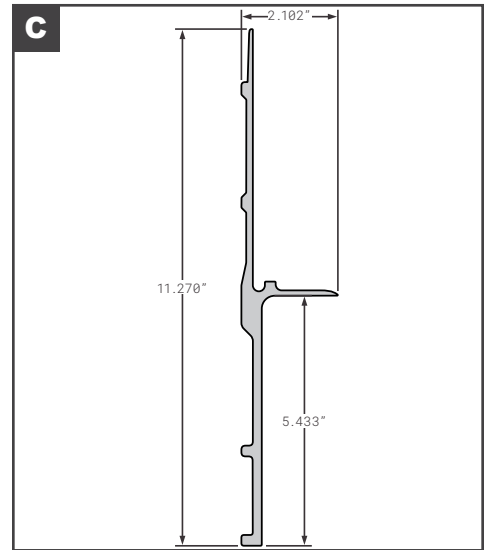

Side Bottom Rails

Side Bottom Rails