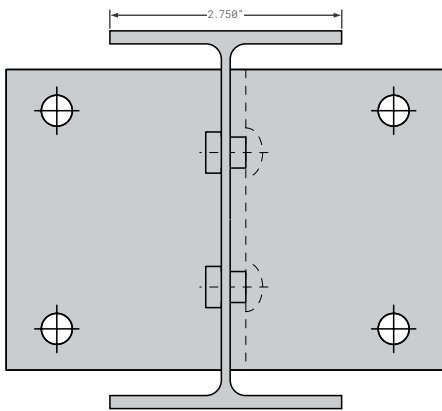

1157033

REPLACES
UNIVERSAL

3 INCH I-BEAM 2.9 LBS/FT 2.25" FLANGE, STEEL, 102"

1157039

REPLACES
UNIVERSAL

6 INCH I-BEAM 3.70 LBS/FT 2" FLANGE, STEEL, 102"

Steel I-Beams

HY10031775