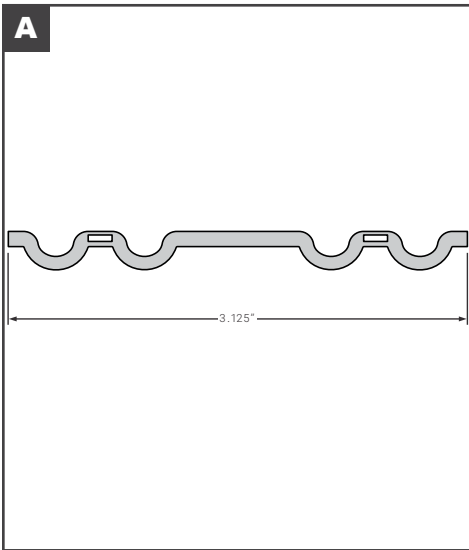

Side Posts

Side Posts

	Part No.	Description	Replaces	Length
A	FCB035-880-002	WABASH STYLE SIDE POST INNER WAB53002552 COMPOSITE PLATE LOGISTIC	WAB53002552	110"
B	FCB035-880-004	WABASH STYLE SIDE POST OUTER WAB01A01850 COMPOSITE PLATE PPW FLAT	WAB01A01850	108.25"
C	FCB035-901	WABASH STYLE SIDE POST GALVANIZED STEEL UNIVERSAL 1.25 X 5" 01200069 NON-LOGISTIC	1200069	110"
D	SUP01201150-06	WABASH (FORMERLY SUPREME) Z .81"	015992, 01201150-06	101.5"
E	SUP01201147-07	WABASH (FORMERLY SUPREME) Z 1.25" HOLES 2" ON CENTER	015554765A, 01201147-07	107.5"
E	SUP015201011A	WABASH (FORMERLY SUPREME) Z 1.25" - NO HOLES	015201011A	106.38"