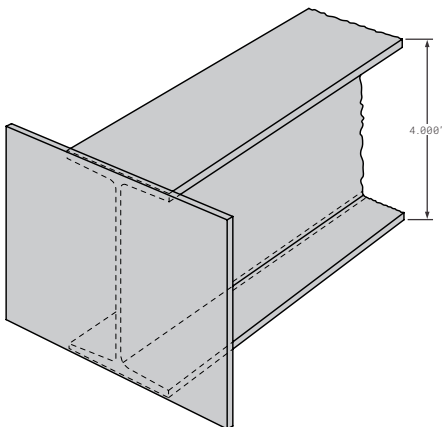

Steel I-Beams

HY1170AA007G01

REPLACES
OEM

HYUNDAI 4 INCH I-BEAM 3.2LBS/FT GALVANIZED WITH CLIPS, NO HOLE, STEEL, 101.5"