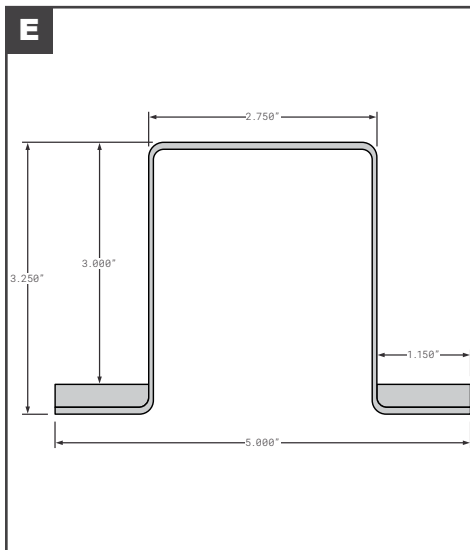

Part No.	Description	Replaces	Length
A	FCB025-825-001	UTILIMASTER STYLE FOR 102" WIDE - ALUMINUM MILL FINISH	06701232	98.5" MITRED
B	SUP04A02754-01	WABASH (FORMERLY SUPREME) FOR 102" WIDE - ALUMINUM MILL FINISH	OEM	86.25"
B	SUP04A02754-02	WABASH (FORMERLY SUPREME) FOR 96" WIDE - ALUMINUM MILL FINISH	OEM	80.25"
C	FCB035-905	UNIVERSAL GALVANIZED STEEL WITH JOGGLE 2"	04S00020, 03-6512-0-042	--
D	FCB035-202	GREAT DANE STYLE GALVANIZED STEEL WITH JOGGLE 2.5"	GDP40915001, 09432	--
E	HY10053383	HYUNDAI FRONT POST GALVANIZED WITH JOGGLES 117-02336	OEM	106.6"
F	HY10053901	HYUNDAI FRONT POST WITH JOGGLES 117-02339	OEM	106.6"