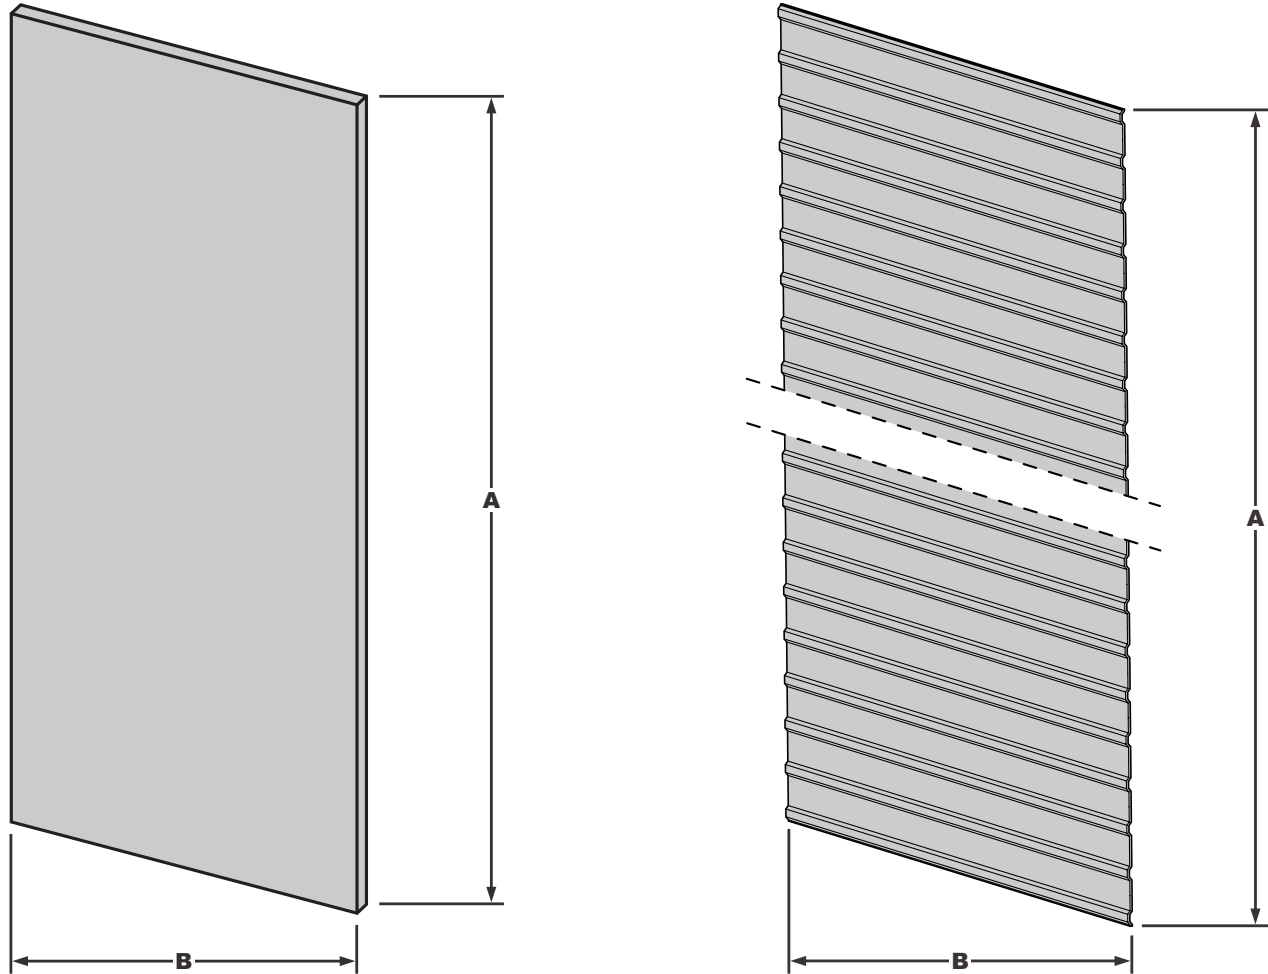

NEWLIFE
HEAVY DUTY TRAILER PARTS

Panels

HEAVY DUTY TRAILER PARTS

Composite Panels

Part No.	A	B	Description	Color	Replaces
FCB030-875	115.125"	49"	UNIVERSAL WITH LOGISTICS	White	PNL1-16, GDP41100288
FCB030-220	107"	47"	GREAT DANE STYLE WITH JOGGLES	White	GDP43911057, GDP43911688
FCB030-220-001	109"	23"	GREAT DANE STYLE WITH JOGGLES	White	GDP43911231001
HY10019499	107.72"	46.625"	HYUNDAI 6.5MM COMPOSITE MAIN PANEL	White	OEM
HY10025434	107.72"	46.27"	HYUNDAI 6.5MM COMPOSITE END PANEL	White	OEM
HY10036041	103.7"	44.76"	HYUNDAI NOSE PANEL	White	OEM
HY10042052	96.93"	46.625"	HYUNDAI MAIN	Schneider Orange	OEM
HY10042054	96.93"	46.27"	HYUNDAI END	Schneider Orange	OEM
HY10044433	123.7"	46.625"	HYUNDAI MAIN	White	OEM
HY10048598	113.7"	22.625"	HYUNDAI MAIN	White	OEM
HY10048813	107.72"	22.625"	HYUNDAI MAIN	White	OEM
HY10049253	107.72"	46.625"	HYUNDAI MAIN 6.5MM	White	OEM
HY10072908	107.68"	47.62"	HYUNDAI MAIN 6.5MM LIGHTWEIGHT	White	OEM
HY10072967	107.68"	43.78"	HYUNDAI END 6.5MM LIGHTWEIGHT	White	OEM
HY10073786	107.68"	47.62"	HYUNDAI MAIN 7.5MM LIGHTWEIGHT	White	OEM
MOR06998806	107"	48"	MORGAN SHIPLAP 6MM	Penske Yellow	OEM
MOR0699900	107"	48"	MORGAN SHIPLAP 6MM	White	OEM
FCB030-580	109"	47.375"	STOUGHTON STYLE WITH JOGGLES	White	01-25448-006-00
SPS01-22503-XX600	109"	47.38"	STOUGHTON G-BOND	White	OEM
SPS21-000075	106"	47.375"	STOUGHTON COMPOSITE PANEL .295" UNPUNCHED	White	OEM
SPS21-000166	109"	47.375"	STOUGHTON COMPOSITE PANEL .295" UNPUNCHED REPL 01-25448-006-00	White	OEM
FCB030-865	109"	46.88"	VANGUARD STYLE WITH LOGISTICS	White	SWP00316
FCB030-875-001	115.125"	23.125"	WABASH STYLE FLAT	White	PNL1-1
FCB030-876	112.75"	50"	WABASH STYLE SHIP LAP	White	PNL1-10
SUP01110516-06	101.625"	50"	WABASH TRUCK BODY (FORMERLY SUPREME) SHIPLAP 6MM	Penske Yellow	OEM
SUP0661035	101.625"	50"	WABASH TRUCK BODY (FORMERLY SUPREME) SHIPLAP 6MM	White	OEM
WAB01104752	117.325"	48"	WABASH SHIPLAP 6MM	White	OEM
WAB01105024	112.75"	48"	WABASH SHIPLAP 6MM	White	OEM
WAB01105099	112.75"	48"	WABASH LOGISTIC 7.5MM	White	OEM
WAB01107140	144.75"	22.188"	WABASH LOGISTIC 7.5MM	White	OEM
WAB01107141	48"	22.188"	WABASH LOGISTIC 7.5MM	White	OEM
WAB01107954	115"	48"	WABASH SHIPLAP 6MM	White	OEM
WAB01108099-05	109"	49"	WABASH SHIPLAP 7.5MM	Averitt Gray	OEM
WAB01108479	126"	49"	WABASH LOGISTIC 7.5MM	White	OEM
WAB01108577	96"	49"	WABASH LOGISTIC 7.5MM	Schneider Orange	OEM
WAB01108601	112.125"	49"	WABASH LOGISTIC 7.5MM	Averitt Gray	OEM
WAB01109842	115.125"	49"	WABASH LOGISTIC 7.5MM	White	OEM
WAB01110002-80	95.375"	49"	WABASH LOGISTIC 7.5MM	White	OEM
WAB01110183	49"	18"	WABASH LOGISTIC DROP 7.5MM	White	OEM
WAB01110288	49"	21"	WABASH LOGISTIC DROP 7.5MM	White	OEM
WAB01110315-01	96"	47.88"	WABASH SHIPLAP 7.5MM	White	OEM
WAB01110315-05	108"	47.88"	WABASH SHIPLAP 7.5MM	White	OEM