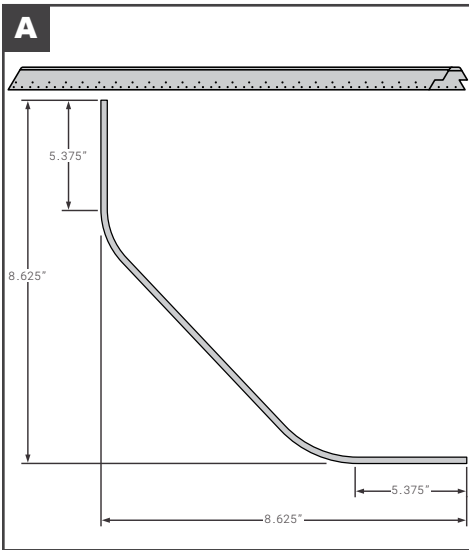

Corner Radius

Corner Radius