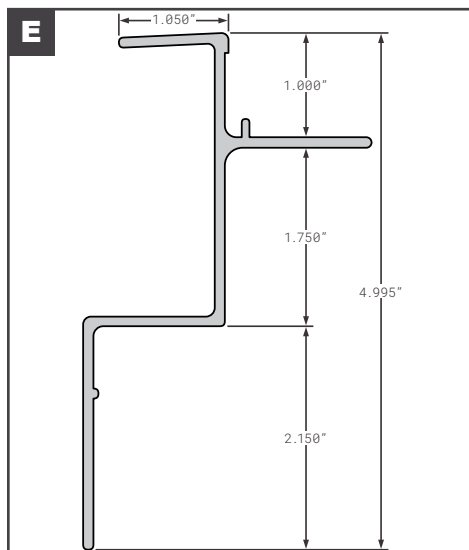

Part No.	Description	Replaces	Length
A	FCB050-756	MORGAN STYLE N/S GVSD & GVSR	00015904	336"
	- Alternative Lengths	FCB050-756-001, FCB050-756-11	00015904	432", 132"
B	FCB050-758	MORGAN STYLE N/S GVFD & GVMD TOP RAIL	00033901	336"
C	MOR00015904	MORGAN NEW STYLE GVSD & GVSR	OEM	325"
D	MOR00033901	MORGAN NEW STYLE GVFD & GVMD	OEM	325"
E	FCB050-520	MULTIVANS STYLE DRY FREIGHT	EE2126, 1502/26	312"
F	FCB050-530	READING (TRG) STYLE DRY FREIGHT	74000925, 74000926, 8802/28	336"