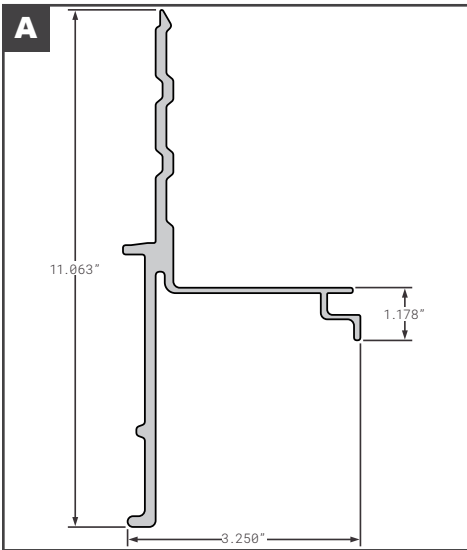

Side Bottom Rails

Side Bottom Rails