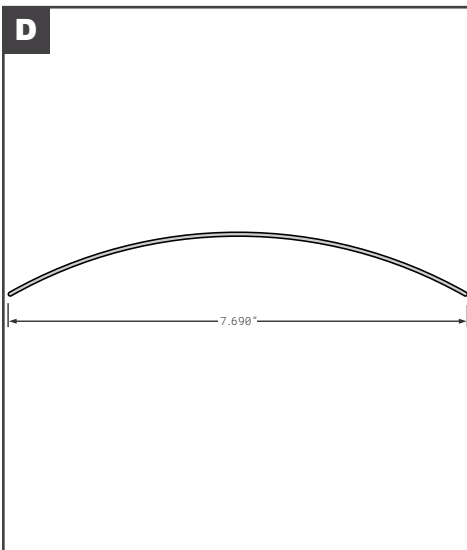

Part No.	Description	Replaces	Length
A	RP-958K-PPW	TRAILMOBILE 6" RADIUS PPW	OEM	117.5"
B	FCB025-826	UTILIMASTER STYLE - EXTRUDED ALUMINUM MILL FINISH	06013020-10800	112"
C	FCB025-802-001	UTILITY STYLE INSERT FOR DRY FREIGHT RADIUS STAINLESS STEEL	03-2500-099	120"
D	FCB025-802-002	UTILITY STYLE INSERT FOR REEFER RADIUS STAINLESS STEEL	03-2500-098	120"
D	FCB025-802-003	UTILITY STYLE INSERT FOR REEFER RADIUS ALUMINUM PPW	03-2500-116	120"
E	FCB025-805	UTILITY STYLE EXTRUDED ALUMINUM PPW	01-6500-0-0139, 01-6500-0-160	120"
F	FCB025-805-001	UTILITY STYLE 4000D-X DRY FREIGHT WITH TABS EXTRUDED ALUMINUM MILL FINISH	01-6500-0-159	120"