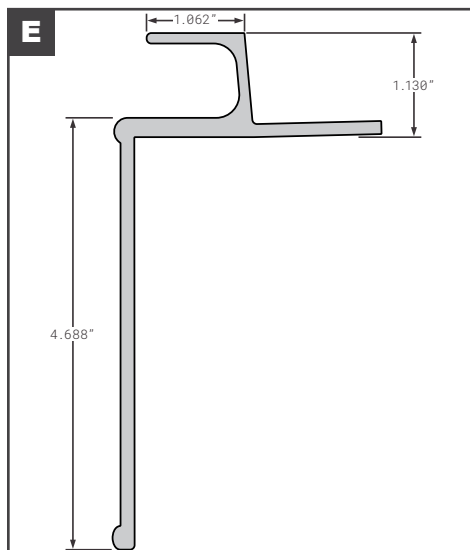

Rails

	Part No.	Description	Replaces	Length
A	FCB050-806	UTILITY STYLE N/S REEFER 3000R	01-6650-0-150	624"
	- Alternative Lengths	FCB050-806-11, FCB050-806-22, FCB050-806-30	01-6650-0-150	132", 264", 360"
B	FCB050-807	UTILITY STYLE N/S DRY VAN VS2DC/4000DX	01-6650-0-179	624"
	- Alternative Lengths	FCB050-807-11, FCB050-807-22, FCB050-807-30	01-6650-0-179	132", 264", 360"
C	FCB050-826	UTILIMASTER STYLE 2003 TO CURRENT	06000846, 3007/26	312"
D	FCB050-865	VANGUARD STYLE COMPOSITE PLATE HD	EXT00052-615.81, EXT00031-615-81, EXT00051-615.81	624"
E	FCB050-877	WABASH STYLE PLATE	WABE0076260	624"
	- Alternative Lengths	FCB050-877-11, FCB050-877-30	WABE0076260	132", 360"
F	FCB050-883	WABASH STYLE N/S COMPOSITE PLATE	WABE9246260	624"
	- Alternative Lengths	FCB050-883-11, FCB050-883-22, FCB050-883-30	WABE9246260	132", 264", 360"