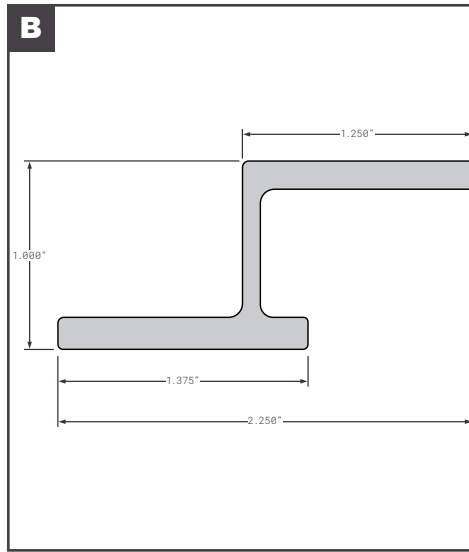

Side Posts

Side Posts

	Part No.	Description	Replaces	Length
A	HY10039523	HYUNDAI A SLOT SIDE POST 112-02298 GALVANIZED	OEM	108"
B	HY10041439	HYUNDAI Z SLOT SIDE POST E05-045	OEM	111.54"
C	HY10046094	HYUNDAI A-TRACK INNER POST	OEM	96.69"
D	HY10067082	HYUNDAI Z POST E-TRACK E05-062	OEM	114.48"
E	HY10072604	HYUNDAI OUTER POST 112-15830 2733MM WHITE LIGHTWEIGHT SIDE CLOSURE	OEM	107.59"
F	HY10072649	HYUNDAI LIGHTWEIGHT PUNCHED INNER POST 112-15831	OEM	107.44"