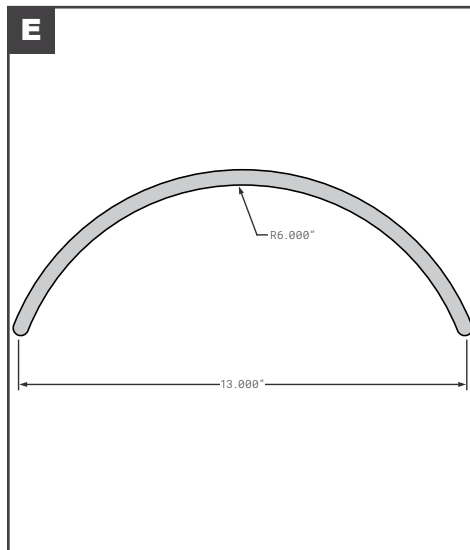

Part No.	Description	Replaces	Length
A	HYE05-041-103B	HYUNDAI FRONT CORNER POST	OEM	103.66"
B	HYE05-043-1100	HYUNDAI FRONT CORNER POST BEVELED	OEM	110"
C	FCB025-371	KIDRON DRY FREIGHT & REEFER - EXTRUDED ALUMINUM MILL FINISH	111027	106.38"
D	FCB025-400	LUFKIN 6" RADIUS ALUMINUM PPW	PDA65611, A0065611	110"
E	FCB025-440	MANAC 6" RADIUS WITH JOGGLE ALUMINUM PPW	567-058	110"
F	FCB025-461	MICKY STYLE - EXTRUDED ALUMINUM MILL FINISH	5008546	111.125"