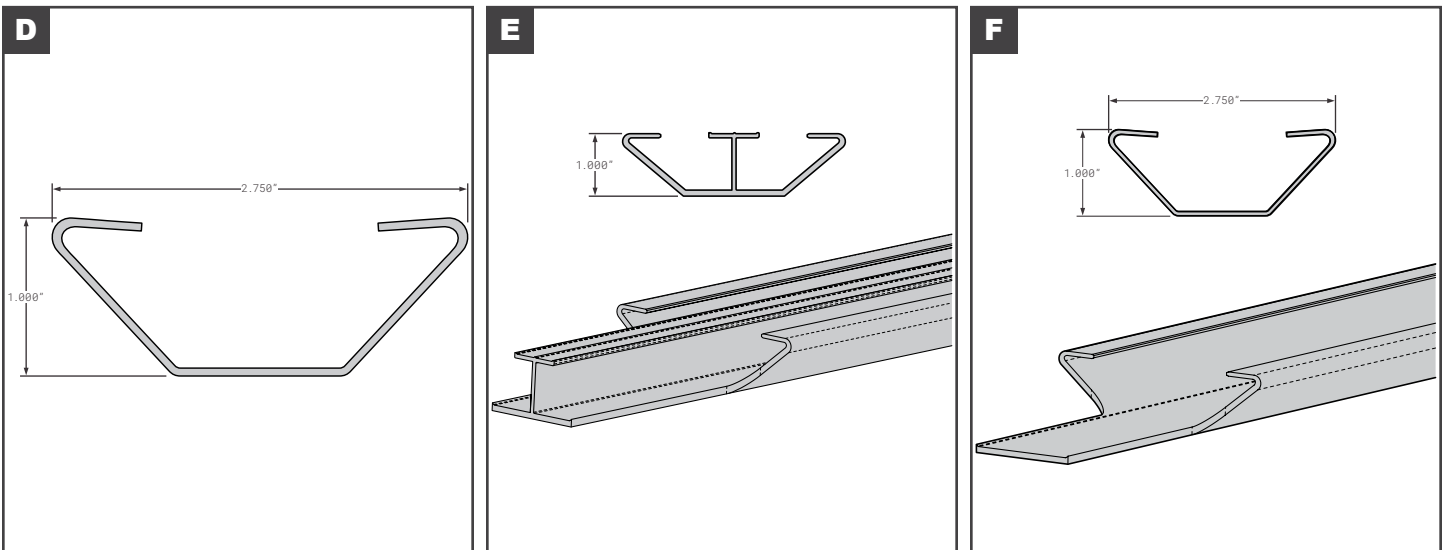

Roof Bows

	Part No.	Description	Replaces	Length
A	FCB055-200	GREAT DANE STYLE ALUMINUM HAT	08581	96"
A	FCB055-200-001	GREAT DANE STYLE ALUMINUM HAT	14113	102"
B	FCB055-202	GREAT DANE STYLE P-VAN AND COMPOSITE	69102526, 41203019	98.63"
C	FCB055-203	GREAT DANE STYLE GALVANIZED STEEL HAT STYLE	41203004	98.12"
C	FCB055-204	GREAT DANE STYLE 2018 OR NEWER COMPOSITE EXTRUDED ALUMINUM MILL FINISH	41203006	98.12"
D	HY10035596	HYUNDAI NOTCHED ROOF BOW	OEM	99.3"
E	HY5100DA001X02	HYUNDAI ALUMINUM ROOF BOW	OEM	--
F	HYU10020735	HYUNDAI WITH NOTCHES	OEM	99"