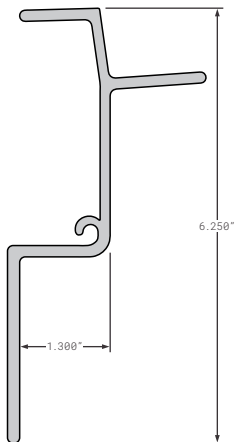

Nose Rails

FCB040-875

REPLACES
WAB04A00211

WABASH STYLE SHEET & POST 102" WIDE 1 PIECE WRAP AROUND