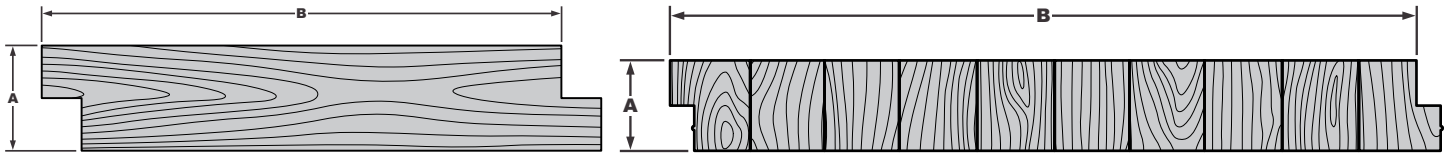

Apitong Flooring

Part No.	A	B	Length	Description
AP1-1/8X5X16	1.125"	5"	16"	APITONG SHIPLAP 1680' PER BUNDLE
AP1-1/8X7X16	1.125"	7"	16"	APITONG SHIPLAP 1680' PER BUNDLE
AP1-5/16X5X16	1.313"	5"	16"	APITONG SHIPLAP 1680' PER BUNDLE
AP1-5/16X7X16	1.313"	7"	16"	APITONG SHIPLAP 1680' PER BUNDLE
AP2X8X18	2"	8"	18"	APITONG ROUGH SAWN

Container Flooring

Part No.	A	B	Length	Description
9910129	4'	8'	--	CONTAINER FLOORING 19 PLY T7 RATED
9910130	4'	8'	--	CONTAINER FLOORING 19 PLY T7 RATED HEAVY DUTY W/ FILM

Laminate Flooring

Part No.	A	B	Length	Description
11/4X13X624	1.25"	13"	52"	OAK SHIPLAP
11/4X312	1.25"	12"	26"	OAK SHIPLAP
11/4X624	1.25"	12"	52"	OAK SHIPLAP
11/8X312	1.125"	12"	26"	OAK SHIPLAP
11/8X624	1.125"	12"	52"	OAK SHIPLAP
13/8X13X624	1.375"	13"	52"	OAK SHIPLAP
13/8X312	1.375"	12"	26"	OAK SHIPLAP
13/8X624	1.375"	12"	52"	OAK SHIPLAP
HW11/4X144	1.25"	12"	12"	HARDWOOD SHIPLAP
HW11/4X288	1.25"	12"	24"	HARDWOOD SHIPLAP
HW11/8X144	1.125"	12"	12"	HARDWOOD SHIPLAP
HW11/8X156	1.125"	12"	13"	HARDWOOD SHIPLAP
HW11/8X288	1.125"	12"	24"	HARDWOOD SHIPLAP
HW11/8X312	1.125"	12"	26"	HARDWOOD SHIPLAP
HW13/8X144	1.375"	12"	12"	HARDWOOD SHIPLAP
HW13/8X288	1.375"	12"	24"	HARDWOOD SHIPLAP