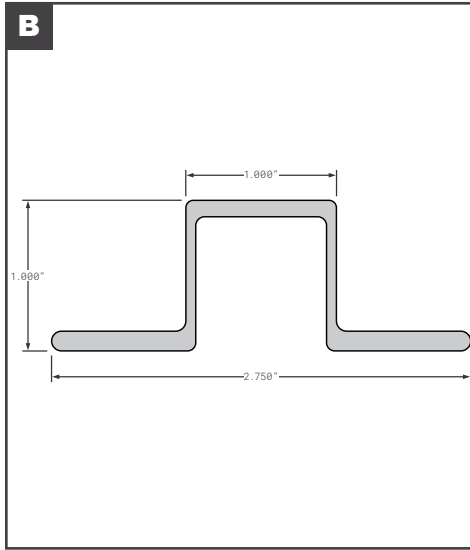

Roof Bows

Roofing

Roof Bows