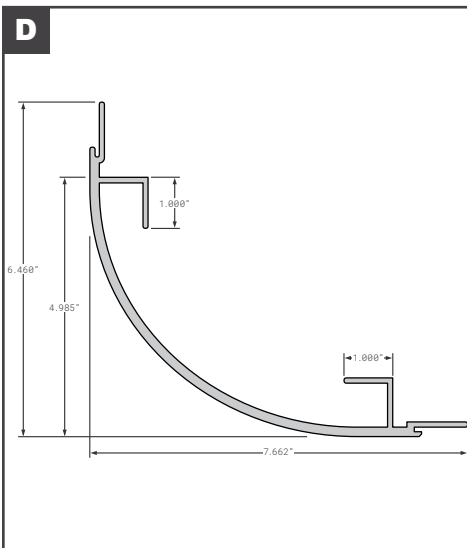

Corner Radius

	Part No.	Description	Replaces	Length
A	FCB025-211	UNIVERSAL 6" RADIUS ALUMINUM PPW	GDP69102520001, RP-833K-PPW	110"
B	FCB025-902	UNIVERSAL 7" RADIUS ALUMINUM PPW	--	110"
C	FCB025-905-002	UNIVERSAL 10" RADIUS ALUMINUM PPW	69102520002, ASB5106-CS, FR2896807, FR2896808, 04A00331, 04A00011	110"
D	FCB025-076	A.M. HAIRE STYLE - EXTRUDED ALUMINUM MILL FINISH	00057	125.38"
E	FCB025-200	GREAT DANE 10" RADIUS ALUMINUM PPW	GDP08670	110"
F	FCB025-201	GREAT DANE 6" RADIUS ALUMINUM PPW	00600W, GDP69102520016	110"
F	FCB025-201-001	GREAT DANE 6" RADIUS STAINLESS STEEL	00600S, GDP40801000001, GDP69102520015	110"