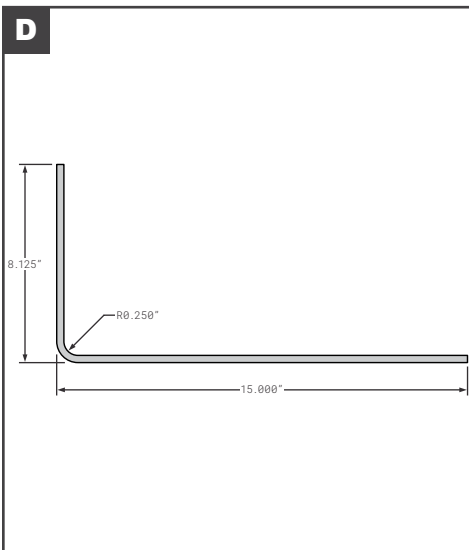

Inner Radius