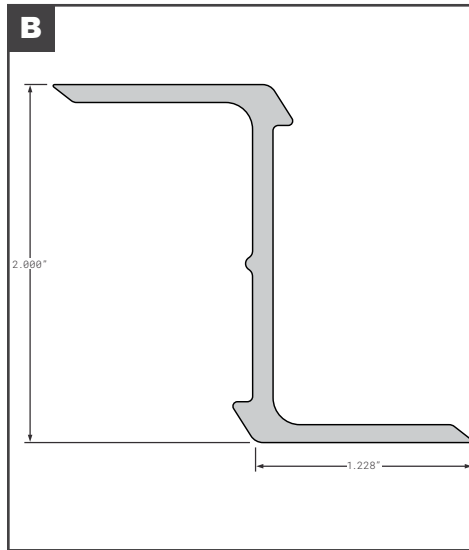

Side Posts

Side Posts

Part No.	Description	Replaces	Length
A	FCB035-825 UNIVERSAL Z .81" - GALVANIZED STEEL	019103063, 015992, 01201150-06	107"
B	FCB035-200 GREAT DANE STYLE SIDE POST ALUMINUM ALUMINUM Z 70092 2"	70092	--
C	FCB035-205 GREAT DANE STYLE SIDE POST GALVANIZED STEEL 40915011 .83" LOGISTIC 4" ON CENTER	40915011	110"
D	FCB035-220 GREAT DANE STYLE SIDE POST INNER 40915179 COMPOSITE PLATE LOGISTIC	40915179	107"
E	FCB035-220-001 GREAT DANE STYLE SIDE POST OUTER 40915178 COMPOSITE PLATE PPW	40915178	--
F	FCB035-301 GREAT DANE STYLE SIDE POST GALVANIZED STEEL UNIVERSAL .5 X 6.5" 40912301X110 STO 04-20671-006	40912301X110, 04-20671-006	110"