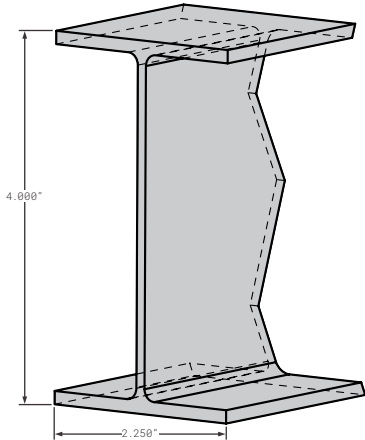

Steel I-Beams

1157035

REPLACES
UNIVERSAL

4 INCH I-BEAM 3.20 LBS/FT 2.25" FLANGE BLACK PRIMER, STEEL, 80,000 TENSILE STRENGTH, 102"