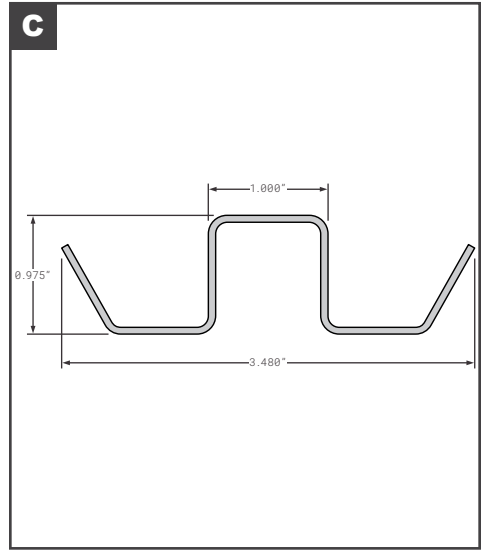

Roof Bows

Roofing

Roof Bows