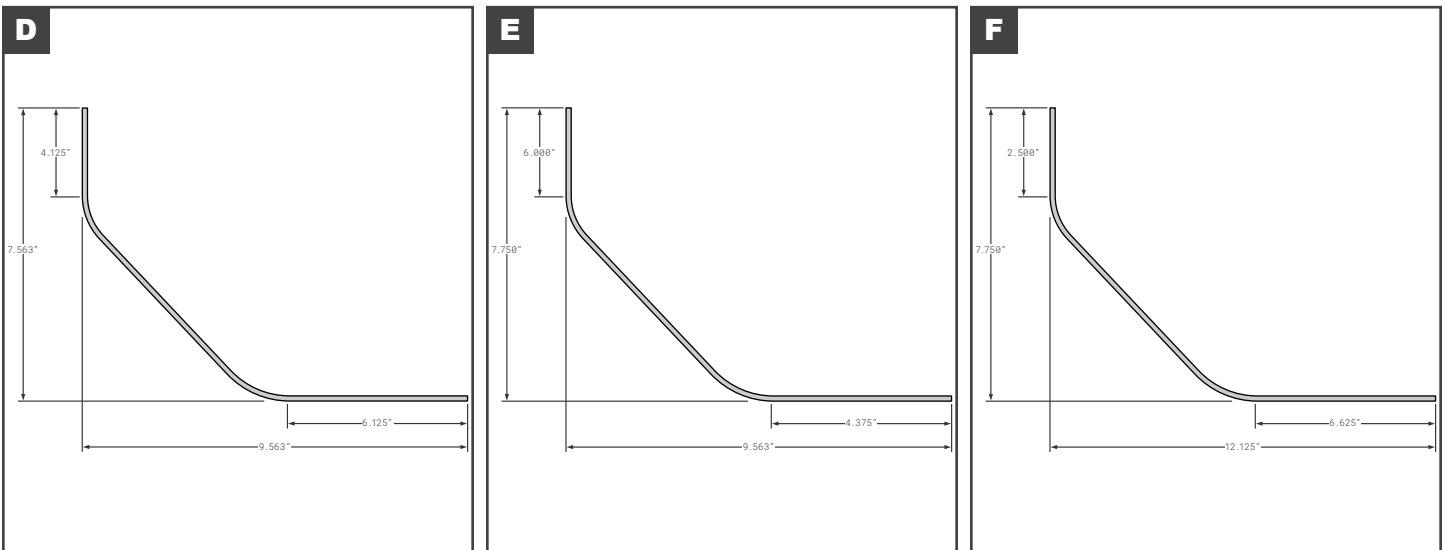

Corner Radius

	Part No.	Description	Replaces	Length
A	SPS01-12994-XXX00	STOUGHTON CORNER RADIUS BEVELED PPW	OEM	107"
B	SPS01-20165-XXX-00	STOUGHTON RADIUS ALUMINUM BEVELED PPW	OEM	110"
C	SPS01-20893-10500	STOUGHTON CORNER RADIUS ROADSIDE	OEM	--
D	SPS01-22583-10600	STOUGHTON ROADSIDE CORNER RADIUS 15.25"	OEM	104.88"
E	SPS01-22583-20600	STOUGHTON CURBSIDE CORNER RADIUS 15.25"	OEM	105.75"
F	SPS01-26416-10600	STOUGHTON ROADSIDE CORNER RADIUS 17" PPW	OEM	103.2"