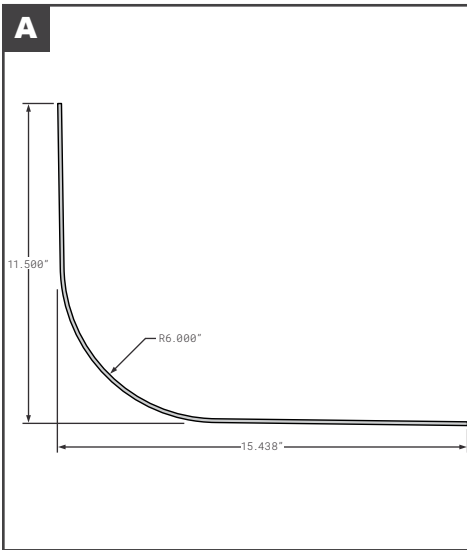

Corner Radius

Corner Radius