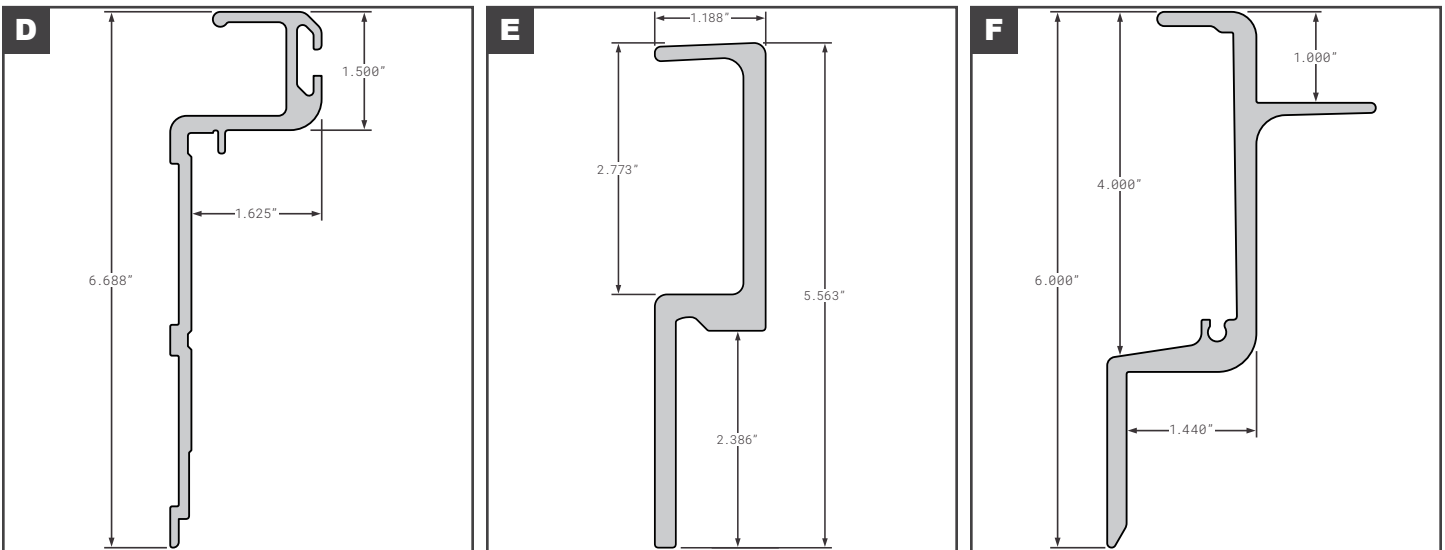

Side Top Rails

	Part No.	Description	Replaces	Length
A	SPS02-06388-62075	STOUGHTON ALUMINUM	OEM	620.75"
B	SPS02-20573-62350	STOUGHTON ALUMINUM CPV PV	OEM	623.5"
C	SPS02-30485-62450	STOUGHTON SHEET & POST	OEM	636"
D	SPS02-30486-62450	STOUGHTON ALUMINUM Z-PLATE	OEM	636"
E	STR03396	STRICK ALUMINUM	OEM	621.24"
F	90-4-1399-613	TRAILMOBILE "O-MODEL"	OEM	624"