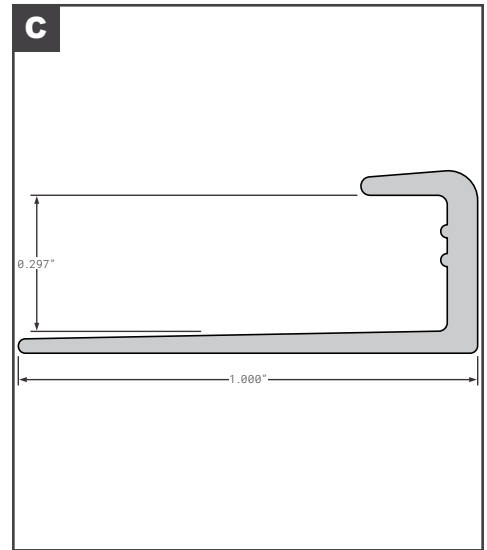

J Moldings

J Moldings

Roof Bows

	Part No.	Description	Replaces	Length
A	X6138X120	1/2" SIDE CORRUGATION CLOSURE AND ROOF	UNIVERSAL	120"
B	X6148X120	1/4" MOLDING	UNIVERSAL	120"
B	X6148X144	1/4" MOLDING	UNIVERSAL	144"
C	MOR003951	MORGAN ALUMINUM	OEM	96"
D	STR01803	STRICK 10 FT PC AA83C005512A1	OEM	120"
E	1011039	GALVANIZED STEEL ANTI-SNAG	UNIVERSAL	99"
F	FCB055-151	FRUEHAUF STYLE ALUMINUM H.D. I-BEAM	RCF-4048-1	98.5"