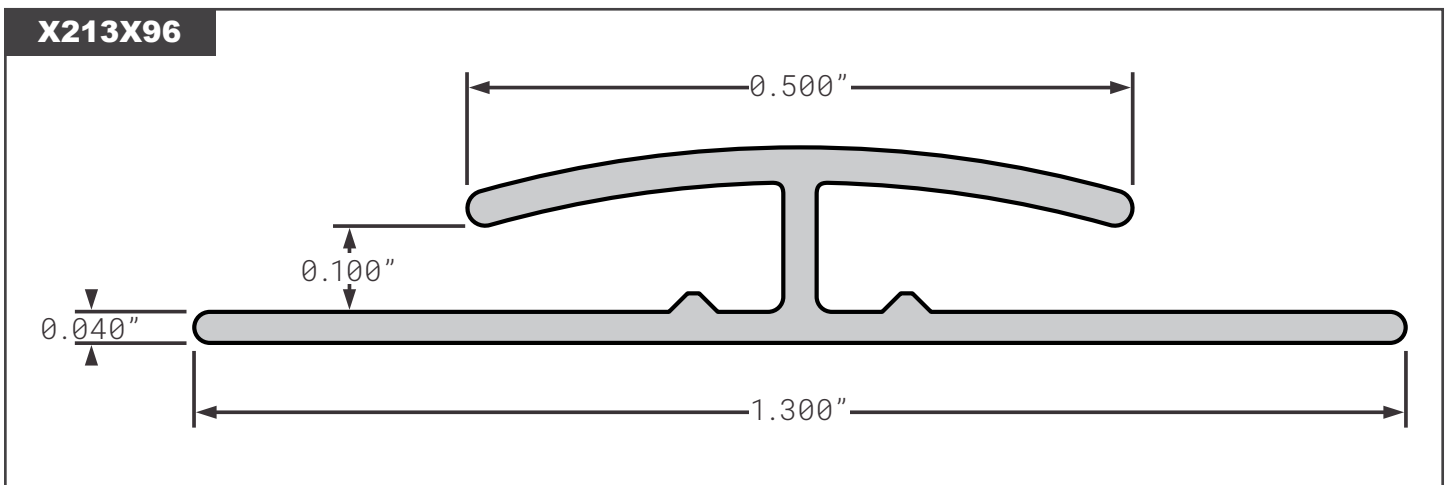

Part No.	Description	Thickness	Width	Length
NL090X4X8	SCUFF LINER FIBERGLASS	.090"	48"	96"
NL090X4X9	SCUFF LINER FIBERGLASS	.090"	48"	108"
NL090X12X53	SCUFF LINER FIBERGLASS	.090"	12"	636"
NL090X16X53	SCUFF LINER FIBERGLASS	.090"	16"	636"
NL090X24X53	SCUFF LINER FIBERGLASS	.090"	24"	636"
NL090X48X53	SCUFF LINER FIBERGLASS	.090"	48"	636"
NL090X96X53	WALL LINER FIBERGLASS	.090"	96"	636"
NL090X101X53	WALL LINER FIBERGLASS	.090"	101"	636"
NL120X4X8	SCUFF LINER FIBERGLASS HEAVY DUTY	.120"	48"	96"
NL120X16X53	SCUFF LINER FIBERGLASS HEAVY DUTY	.120"	16"	636"
NL24X24X48	SCUFF LINER MONSTER SCUFF HEAVY DUTY	.240"	24"	48"
X213X96	DIVIDER STRIP LONG PLASTIC	--	--	120"

Liner Panels

Part No.	Description	Thickness	Width	Length
HY10030205	HYUNDAI PVC WALL LINER	--	6.5"	114.56"
HY10030206	HYUNDAI PVC WALL LINER	--	10.5"	114.56"
SPS04-23723-09800	STOUGHTON LINER DYMONDPLY III	--	10.44"	98"
SPS04-23724-09800	STOUGHTON LINER DYMONDPLY III	--	18.44"	98"
STR62150	STRICK LINER SNAP IN PLASTIC HPDE TF1	.63"	13.98"	98"
STR62151	STRICK LINER SNAP IN PLASTIC HPDE TF1	.63"	10.13"	98"

X213X96