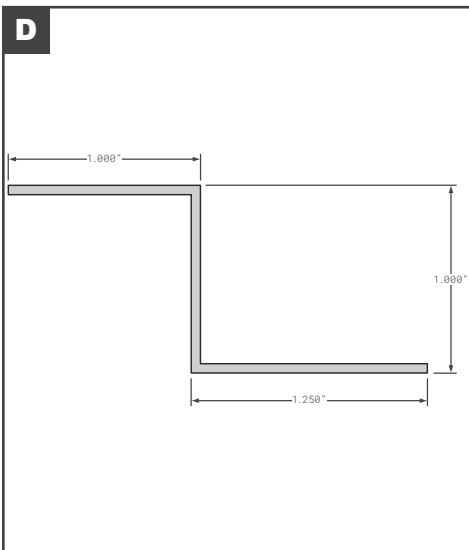

Part No.	Description	Replaces	Length
A	HYU10026068	HYUNDAI ROOF BOW	OEM	101.57"
B	FCB055-400	LUFKIN STYLE GALVANIZED STEEL HAT STYLE	E7072822	98.88"
C	FCB055-461	MICKEY STYLE INTERMEDIATE BOW	6109980, 6150332	97.5"
C	MOR0190330	MORGAN GALVANIZED STEEL SINGLE HOLE	OEM	92"
C	FCB055-754	MORGAN STYLE GALVANIZED STEEL	019033, 0190330	92"
C	FCB055-756	MORGAN STYLE GALVANIZED STEEL	019034, 0190340	98"
C	MOR0190340	MORGAN GALVANIZED STEEL SINGLE HOLE	OEM	98"
D	FCB055-759	MORGAN STYLE INTERMEDIATE BOW ALUMINUM ZX GVSr	141863	98"
E	FCB055-530	READING (TRG) STYLE INTERMEDIATE BOW AMERICAS BODY CO	4000042	99.5"
F	SPS04-28321-00100	STOUGHTON GALVANIZED STEEL ASSEMBLY NEW STYLE W/CLIPS	OEM	98.75"