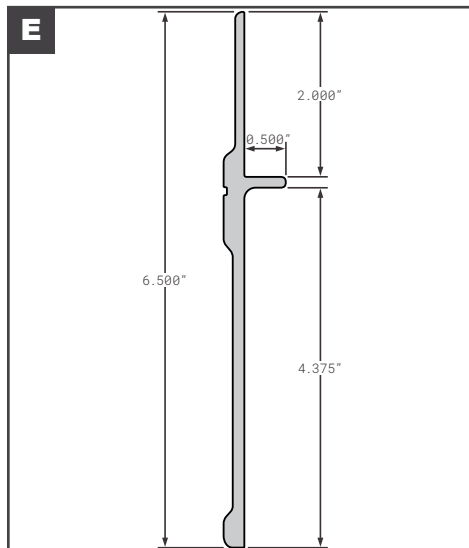

Side Bottom Rails