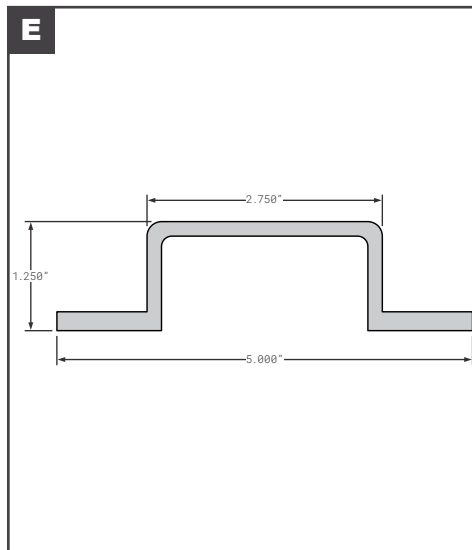

Part No.	Description	Replaces	Length
A	STR62014	STRICK LOGISTIC A SLOT SIDE POST GALVANIZED STEEL	OEM	107.31"
B	STR728437	STRICK SIDE NOSE POST GALVANIZED STEEL 5.25" HAT 1.3125" DEEP	OEM	107.5"
C	7513-5-044-1166	TRAILMOBILE ULTRA PLATE ASSEMBLED POST PUNCHED	OEM	110"
D	90-4-1988P-0-112	TRAILMOBILE GALVANIZED STEEL HAT 1-3/16 X 5" WIDE PUNCHED	OEM	112"
E	90-4-483-0-114	TRAILMOBILE ALUMINUM HAT 1.25"	OEM	--
F	FCB035-802	UTILITY STYLE 3000R ALUMINUM J	01-6500-0-157	--