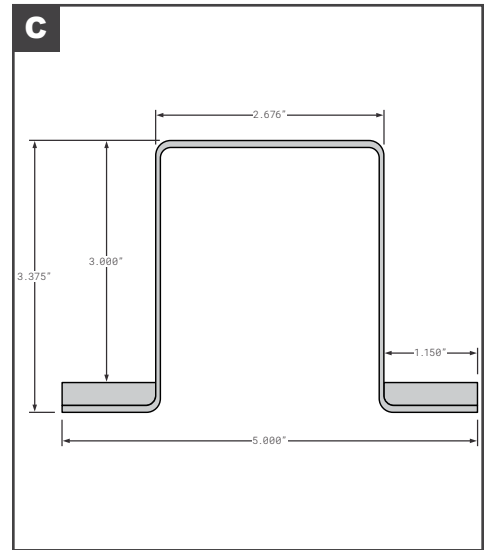

Front Posts

Front Posts