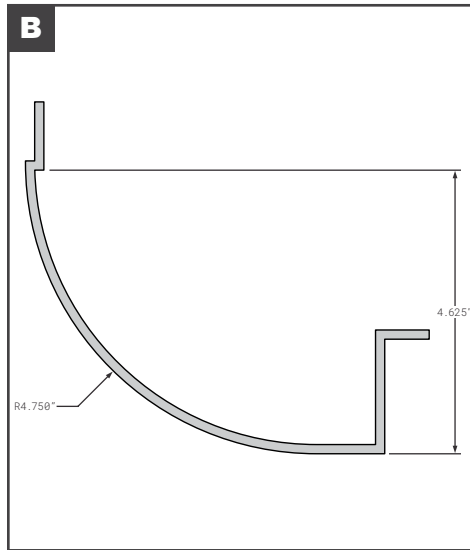

Corner Radius

Corner Radius