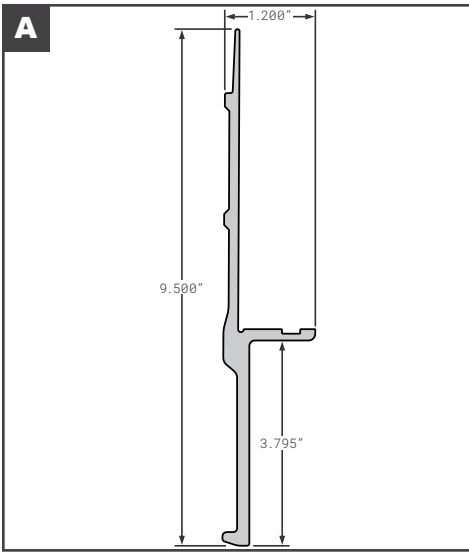

Side Bottom Rails

Side Bottom Rails