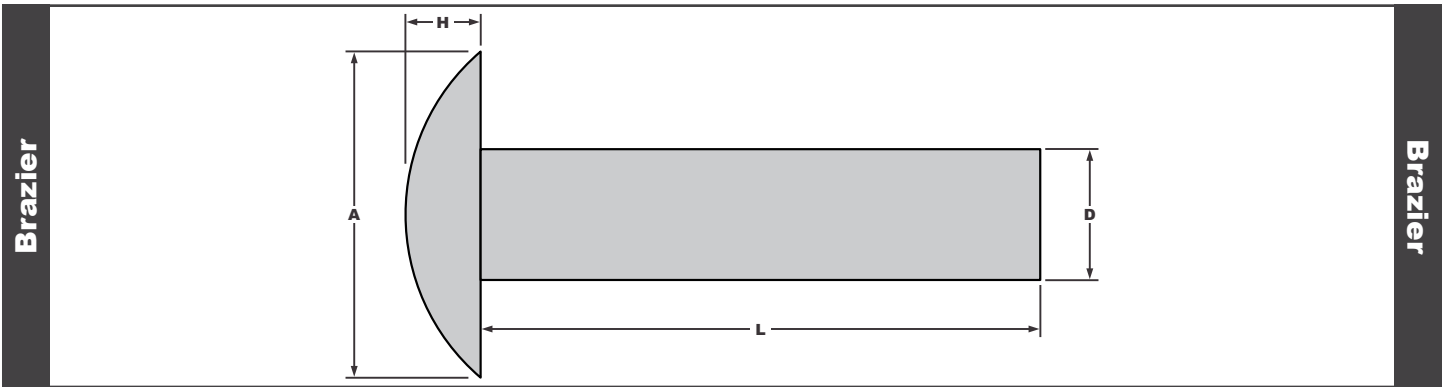

Aluminum Bucking Rivets

Rivet Alloy Identification

Hard — Alloy 2117 I.D. Mark Depressed dimple in top center of rivet head

Soft — Alloy 1100F I.D. Mark Raised figure "2" on bottom of shank

All rivets are chamfered.

Rivet Set Tools