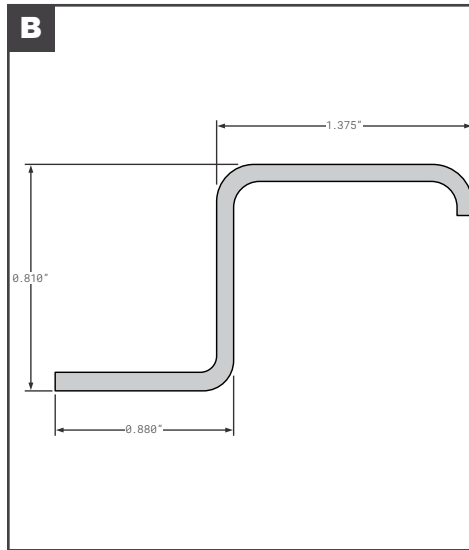

Side Posts

Side Posts