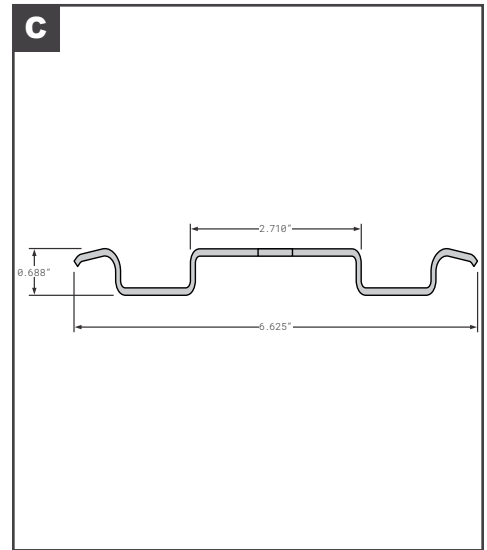

Side Posts

Side Posts