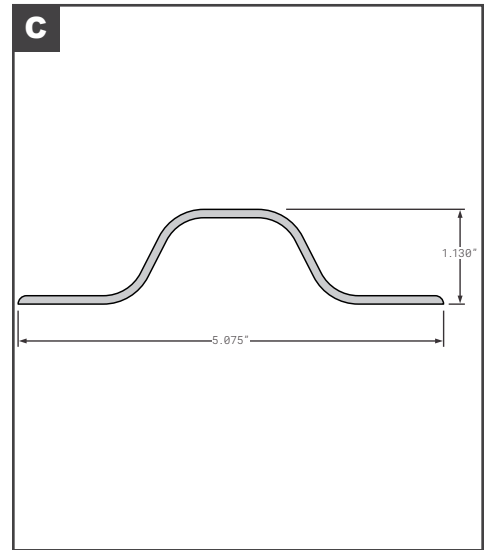

Side Rub Rails