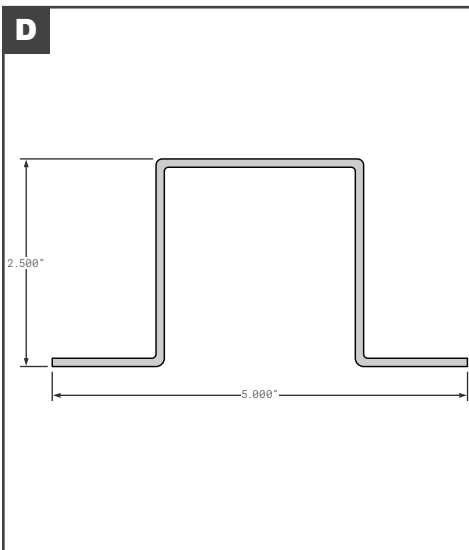

Part No.	Description	Replaces	Length
A	FCB025-825-001	UTILIMASTER STYLE FOR 102" WIDE - ALUMINUM MILL FINISH	06701232	98.5" MITRED
B	SUP04A02754-01	WABASH (FORMERLY SUPREME) FOR 102" WIDE - ALUMINUM MILL FINISH	OEM	86.25"
B	SUP04A02754-02	WABASH (FORMERLY SUPREME) FOR 96" WIDE - ALUMINUM MILL FINISH	OEM	80.25"
C	FCB035-905	UNIVERSAL GALVANIZED STEEL WITH JOGGLE 2"	04S00020, 03-6512-0-042	--
D	FCB035-202	GREAT DANE STYLE GALVANIZED STEEL WITH JOGGLE 2.5"	GDP40915001, 09432	--
E	HY10053383	HYUNDAI FRONT POST GALVANIZED WITH JOGGLES 117-02336	OEM	106.6"
F	HY10053901	HYUNDAI FRONT POST WITH JOGGLES 117-02339	OEM	106.6"