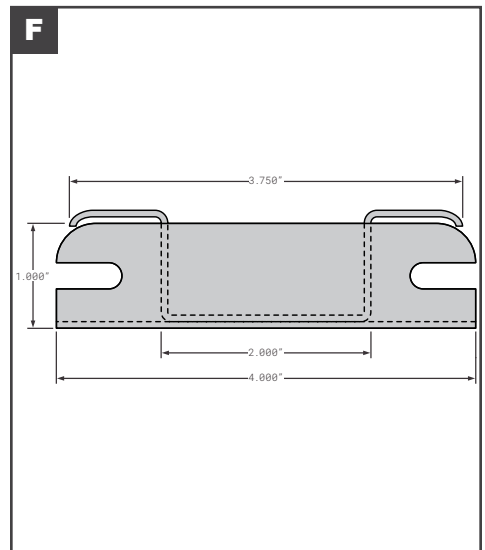

Part No.	Description	Replaces	Length
A	HYU10026068	HYUNDAI ROOF BOW	OEM	101.57"
B	FCB055-400	LUFKIN STYLE GALVANIZED STEEL HAT STYLE	E7072822	98.88"
C	FCB055-461	MICKEY STYLE INTERMEDIATE BOW	6109980, 6150332	97.5"
C	MOR0190330	MORGAN GALVANIZED STEEL SINGLE HOLE	OEM	92"
C	FCB055-754	MORGAN STYLE GALVANIZED STEEL	019033, 0190330	92"
C	FCB055-756	MORGAN STYLE GALVANIZED STEEL	019034, 0190340	98"
C	MOR0190340	MORGAN GALVANIZED STEEL SINGLE HOLE	OEM	98"
D	FCB055-759	MORGAN STYLE INTERMEDIATE BOW ALUMINUM ZX GVSr	141863	98"
E	FCB055-530	READING (TRG) STYLE INTERMEDIATE BOW AMERICAS BODY CO	4000042	99.5"
F	SPS04-28321-00100	STOUGHTON GALVANIZED STEEL ASSEMBLY NEW STYLE W/CLIPS	OEM	98.75"