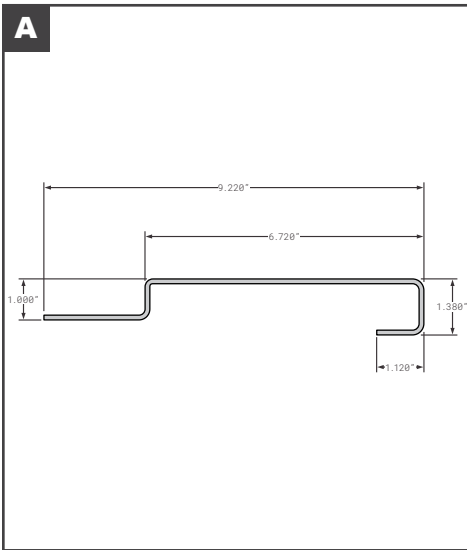

Starter Roof Bows

Repairs