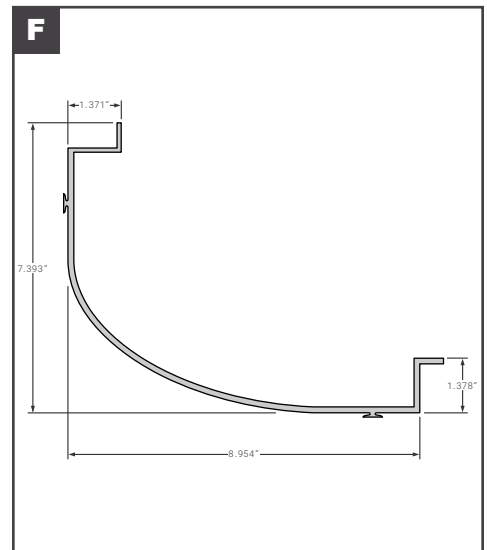

Part No.	Description	Replaces	Length
A	HYE05-041-103B	HYUNDAI FRONT CORNER POST	OEM	103.66"
B	HYE05-043-1100	HYUNDAI FRONT CORNER POST BEVELED	OEM	110"
C	FCB025-371	KIDRON DRY FREIGHT & REEFER - EXTRUDED ALUMINUM MILL FINISH	111027	106.38"
D	FCB025-400	LUFKIN 6" RADIUS ALUMINUM PPW	PDA65611, A0065611	110"
E	FCB025-440	MANAC 6" RADIUS WITH JOGGLE ALUMINUM PPW	567-058	110"
F	FCB025-461	MICKY STYLE - EXTRUDED ALUMINUM MILL FINISH	5008546	111.125"