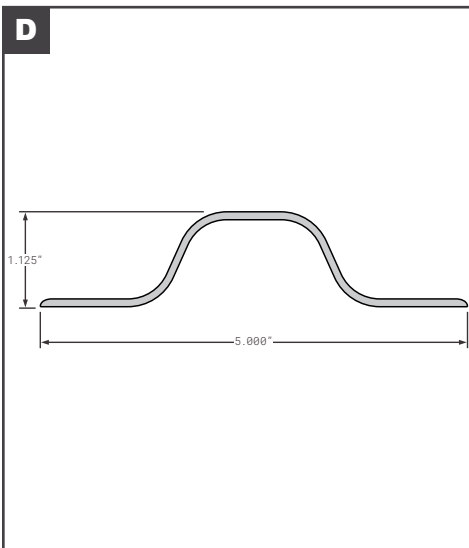

Side Rub Rails

Side Bottom Rails

	Part No.	Description	Replaces	Length
A	HYU10028852	HYUNDAI RUB RAIL	OEM	612.20"
B	HYU10009072	HYUNDAI RUB RAIL	OEM	314.6"
C	FCB045-756	MORGAN STYLE ROUND RUB RAIL	0045597, 004553, 004558	336"
C	MOR0045597	MORGAN ROUND RUB RAIL	OEM	--
D	SUPED153000	WABASH (FORMERLY SUPREME) ROUND STYLE	OEM	300"
E	FCB045-910	UNIVERSAL REINFORCEMENT STEEL ANGLE 1 X 4"	--	120"
F	FCB045-911	UNIVERSAL REINFORCEMENT STEEL ANGLE 1 X 5"	--	120"

Rails