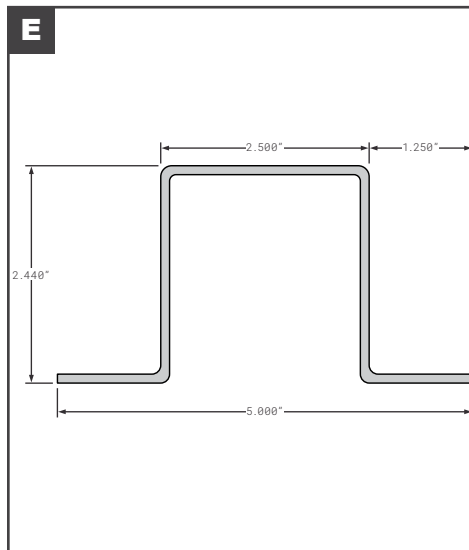

Front Posts