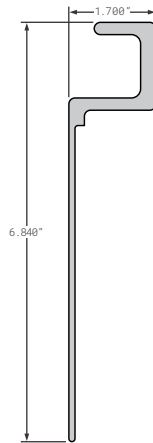

FCB040-860

REPLACES
FWP00063

VANGUARD OLD STYLE 102" WIDE 1 PIECE WRAP AROUND