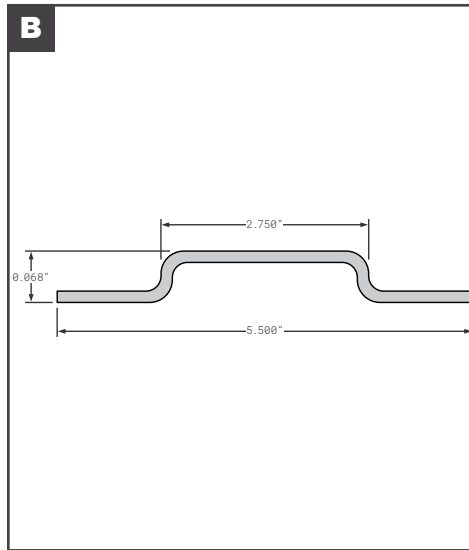

Side Posts

Posts & Radius Panels

Side Posts