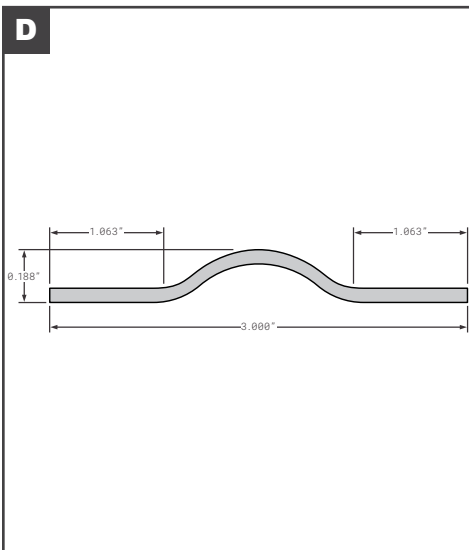

Part No.	Description	Replaces	Length
A	SPS01-23264-00600	STOUGHTON INNER SPLICE PLATE 3" GALVANIZED	OEM	104.88"
B	SPS01-23264-02900	STOUGHTON INNER SPLICE PLATE 3" GALVANIZED	OEM	--
C	SPS01-23264-03000	STOUGHTON INNER SPLICE PLATE 3" GALVANIZED	OEM	98.75"
D	SPS01-28882-03100	STOUGHTON OUTER SPLICE PLATE PPW 3"	OEM	101.812"
D	SPS01-28916-03100	STOUGHTON OUTER SPLICE PLATE WITH FOAM 3"	OEM	101.08125"
D	SPS04-25967-00600	STOUGHTON OUTER SPLICE Z-PLATE PPW	OEM	109"
E	SPS04-20577-00600	STOUGHTON A-SLOT SIDE POST GALVANIZED	OEM	108"
F	SPS04-20671-00600	STOUGHTON SIDE POST GALVANIZED 14GA	OEM	108"
F	SPS04-29200-00600	STOUGHTON SIDE POST STEEL	OEM	--