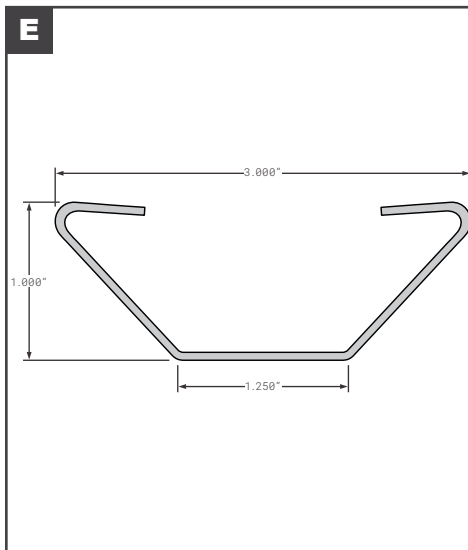

Part No.	Description	Replaces	Length
A	HYU10026068	HYUNDAI ROOF BOW	OEM	101.57"
B	FCB055-400	LUFKIN STYLE GALVANIZED STEEL HAT STYLE	E7072822	98.88"
C	FCB055-461	MICKEY STYLE INTERMEDIATE BOW	6109980, 6150332	97.5"
C	MOR0190330	MORGAN GALVANIZED STEEL SINGLE HOLE	OEM	92"
C	FCB055-754	MORGAN STYLE GALVANIZED STEEL	019033, 0190330	92"
C	FCB055-756	MORGAN STYLE GALVANIZED STEEL	019034, 0190340	98"
C	MOR0190340	MORGAN GALVANIZED STEEL SINGLE HOLE	OEM	98"
D	FCB055-759	MORGAN STYLE INTERMEDIATE BOW ALUMINUM ZX GVSr	141863	98"
E	FCB055-530	READING (TRG) STYLE INTERMEDIATE BOW AMERICAS BODY CO	4000042	99.5"
F	SPS04-28321-00100	STOUGHTON GALVANIZED STEEL ASSEMBLY NEW STYLE W/CLIPS	OEM	98.75"