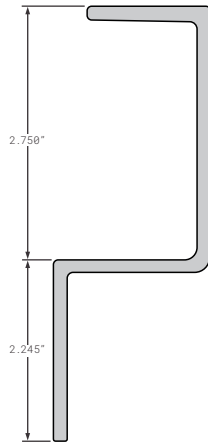

Nose Rails

FCB040-209 REPLACES
GDP41203163, GDP41203196
GREAT DANE STYLE CLASSIC, Q-MODEL 102" WIDE 1 PIECE WRAP AROUND