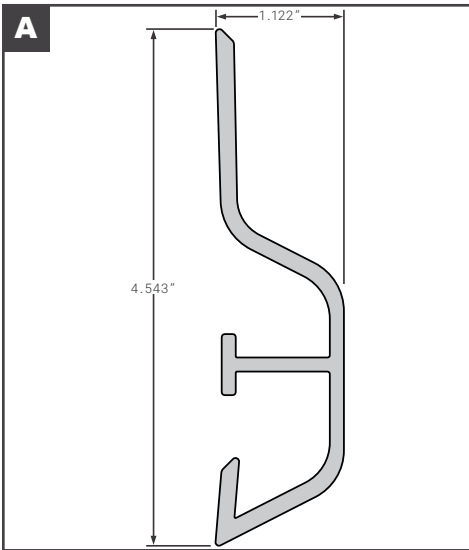

Side Rub Rails