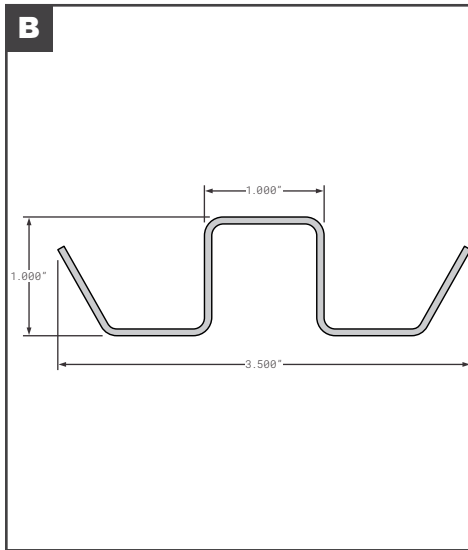

Starter Roof Bows

Repairs