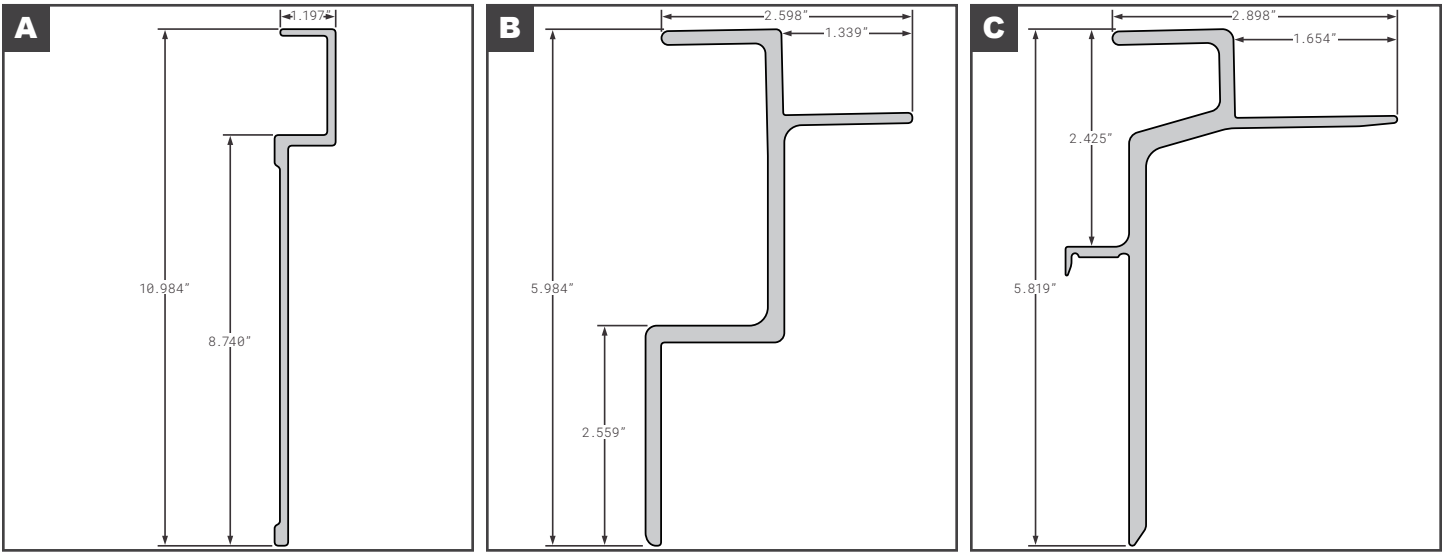

Side Top Rails