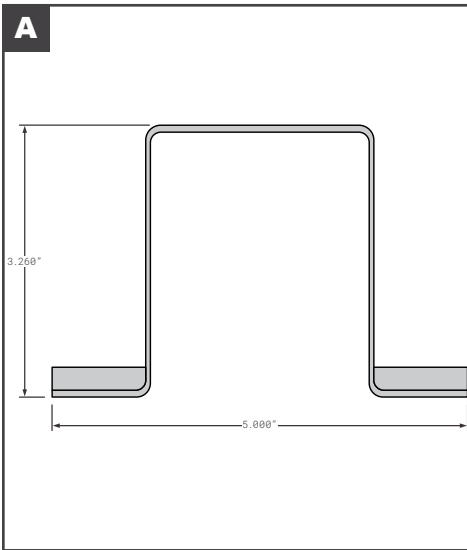

Front Posts

Front Posts