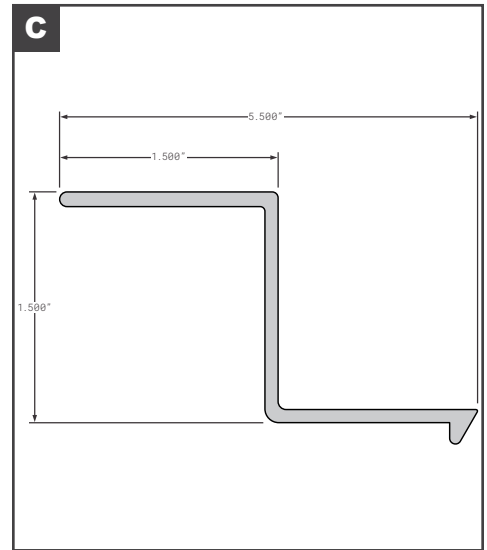

Connector Posts

Connector Posts