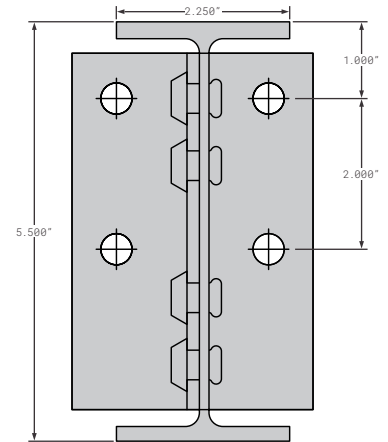

STR01796 REPLACES OEM
T STYLE 5.5" X 3.25" BLANK NO HOLES, ALUMINUM

Aluminum I-Beams

1157030

REPLACES
UNIVERSAL

4 INCH I-BEAM 3.5" FLANGE, ALUMINUM, USE WITH CLIP FCB010-920, 102"

FCB010-805

REPLACES
--

5.5 INCH I-BEAM 2.25 FLANGE NO CLIPS, ALUMINUM, UTILITY STYLE BLANK, USE WITH CLIP FCB010-920, 102"