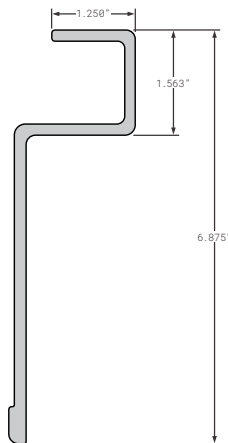

FCB040-221 REPLACES
43901677
GREAT DANE STYLE 2018 COMPOSITE 102" WIDE 1 PIECE
WRAP AROUND