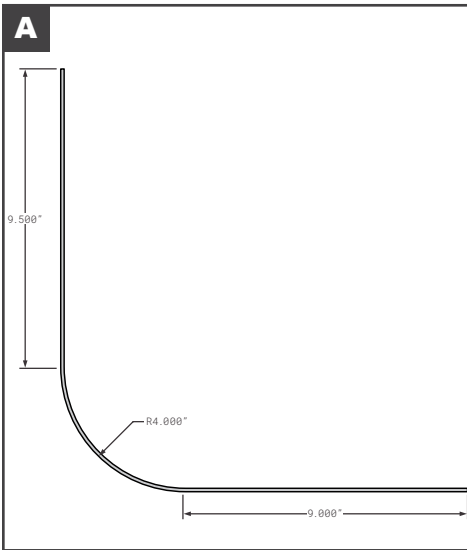

Corner Radius

Corner Radius