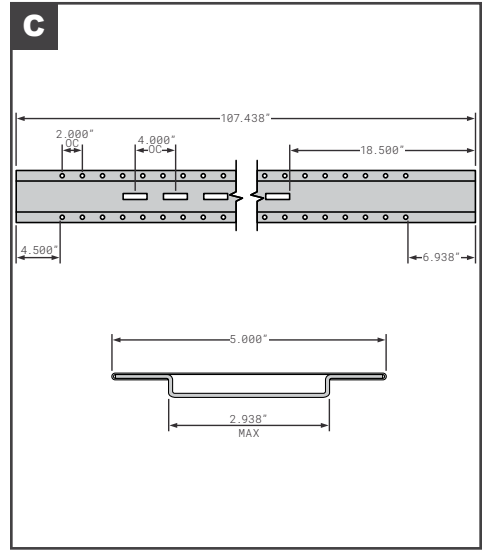

Side Posts

Side Posts