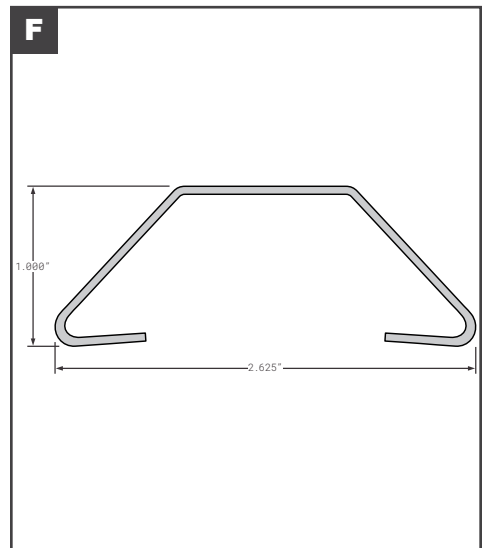

Part No.	Description	Replaces	Length
A	FCB055-860	VANGUARD STYLE GALVANIZED STEEL	RBW00004	98.94"
B	SUP07200142-03	WABASH TRUCK BODY (FORMERLY SUPREME) 015084002A	OEM	90.88"
B	SUP07200142-04	WABASH TRUCK BODY (FORMERLY SUPREME) 015084003A	OEM	96.88"
C	FCB055-075	A.M.HAIRE STYLE	30722, 30723	98.5"
D	FCB055-370	KIDRON STYLE, READING (TRG) STYLE	K932023	100"
E	FCB055-460	MICKEY STYLE	6110662, 5112333	97.5"
F	FCB055-755	MORGAN STYLE GALVANIZED STEEL	019083, 0192303	92"
F	MOR0192303	MORGAN GALVANIZED STEEL 019083, 0192403	OEM	92"
F	FCB055-757	MORGAN STYLE GALVANIZED STEEL	019084, 0192304	98"
F	MOR0192304	MORGAN GALVANIZED STEEL 019084, 0192404	OEM	98"