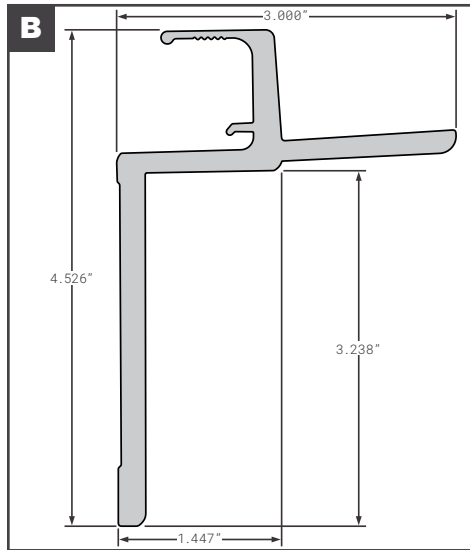

Side Top Rails

Side Top Rails