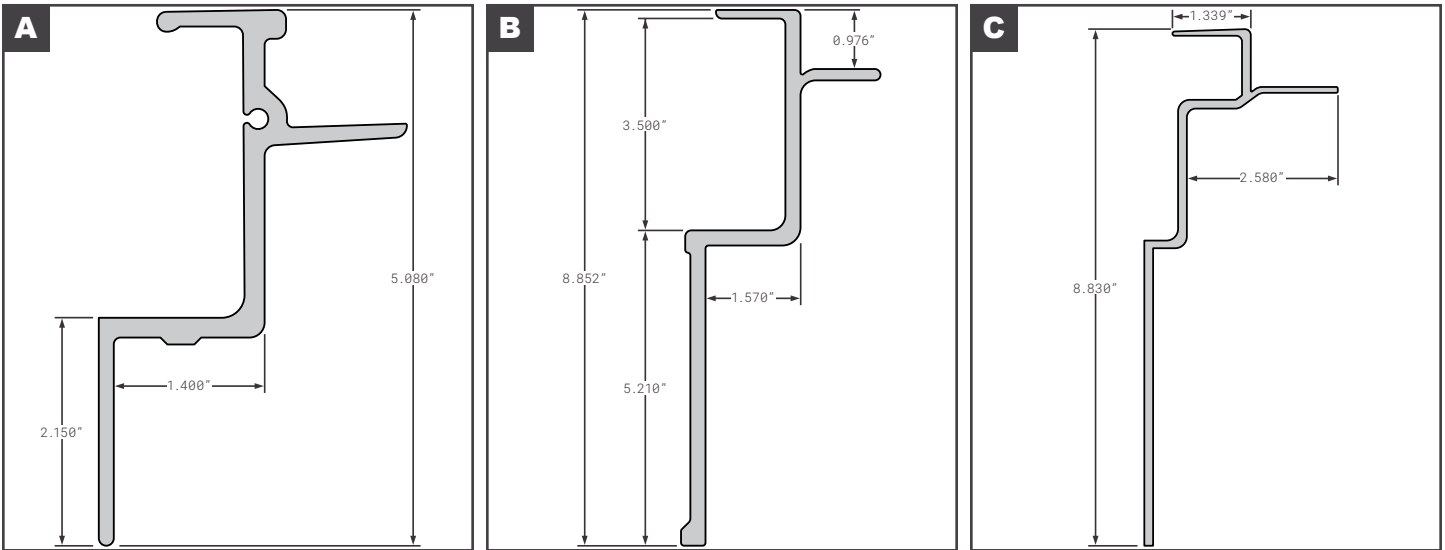

Side Top Rails