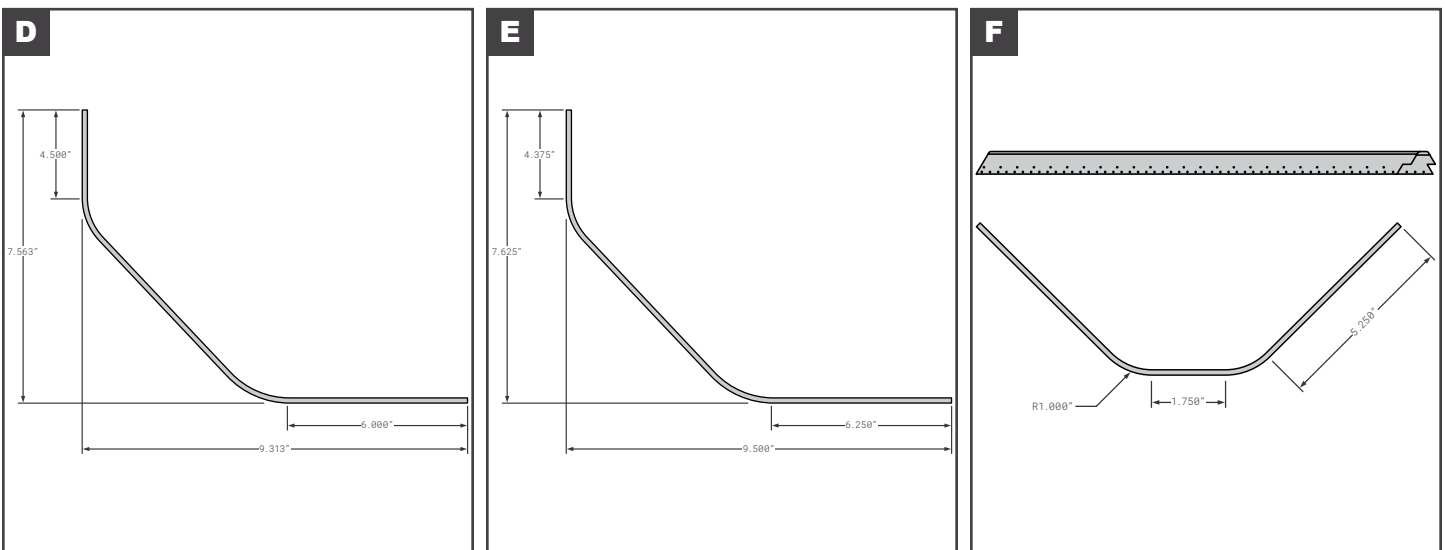

Corner Radius

	Part No.	Description	Replaces	Length
A	SPS01-26416-10615	STOUGHTON ROADSIDE CORNER RADIUS 17" BLUE	OEM	103.5"
B	SPS01-26416-20600	STOUGHTON CURBSIDE CORNER RADIUS 17" PPW	OEM	103.5"
C	SPS01-26416-20615	STOUGHTON CURBSIDE CORNER RADIUS 17" BLUE	OEM	103.5"
D	SPS01-27249-10600	STOUGHTON ROADSIDE CORNER RADIUS 15.25"	OEM	104.88"
E	SPS01-27249-20600	STOUGHTON CURBSIDE CORNER RADIUS 15.25"	OEM	104.88"
F	SPS01-28889-10600	STOUGHTON CORNER RADIUS ROADSIDE PUNCHED	OEM	--
F	SPS01-28889-20600	STOUGHTON CORNER RADIUS CURBSIDE PUNCHED	OEM	--