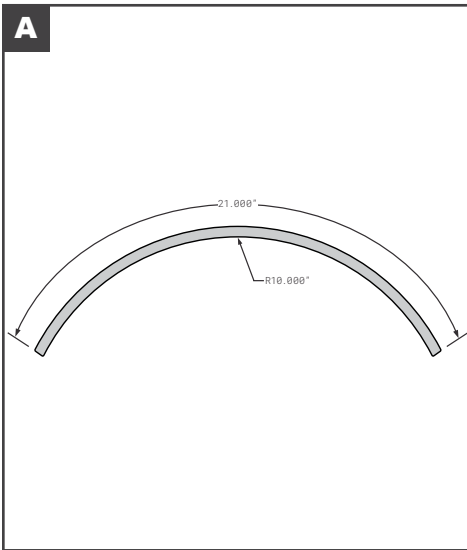

Roof Radius

Roof Radius

	Part No.	Description	Replaces	Length
A	FCB025-901	A.M. HAIRE STYLE FOR 102" WIDE - ALUMINUM MILL FINISH	00151-01	90.5"
B	FCB025-370	KIDRON REEFER FOR 102" WIDE - EXTRUDED ALUMINUM MILL FINISH	K935148	91.5"
C	FCB025-460	MICKEY STYLE FOR 102" WIDE - ALUMINUM MILL FINISH	5005603	91"
D	FCB025-753	MORGAN STYLE FOR 96" WIDE - ALUMINUM MILL FINISH	13500	80.88"
D	FCB025-753-001	MORGAN STYLE FOR 102" WIDE - ALUMINUM MILL FINISH	13502	86.88"
D	FCB025-755-001	MORGAN STYLE FOR 102" WIDE - STAINLESS STEEL	1358401	86.88"
D	MOR13500	MORGAN FOR 96" WIDE - ALUMINUM MILL FINISH	OEM	80.88"
D	MOR13502	MORGAN FOR 102" WIDE - ALUMINUM MILL FINISH	OEM	86.88"
D	MOR1358401	MORGAN FOR 102" WIDE - STAINLESS STEEL	OEM	86.88"
E	FCB025-520	MULTIVANS STYLE FOR 102" WIDE - ALUMINUM MILL FINISH	DB100802	91.75"
F	FCB025-531	READING (TRG) STYLE FOR 102" WIDE - DIAMOND PLATE	13440001	96"