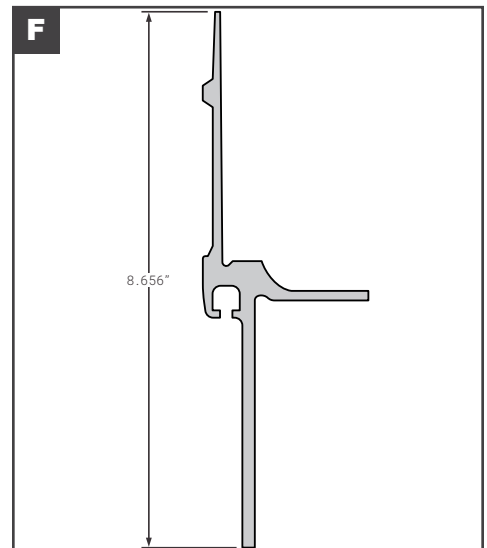

Part No.	Description	Replaces	Length
A	HYU10072624	HYUNDAI LIGHTWEIGHT DESIGN COMPOSITE TRAILERS	E06-087	621"
B	FCB045-751	MORGAN STYLE GVSD & GVSR	000725, 000745, 000785	336"
	- Alternative Lengths	FCB045-751-11	000725, 000745, 000785	132"
C	FCB045-758-028	MORGAN STYLE GVFD & GVMD	1403809, 14038205	336"
	- Alternative Lengths	FCB045-758-11	1403809, 14038205	132"
D	MOR000785	MORGAN GVSD & GVSR	OEM	301"
E	MOR14038205	MORGAN NEW STYLE GVFD & GVMD	OEM	325"
F	SPS02-19469-32125	STOUGHTON ALUMINUM	OEM	321.25"