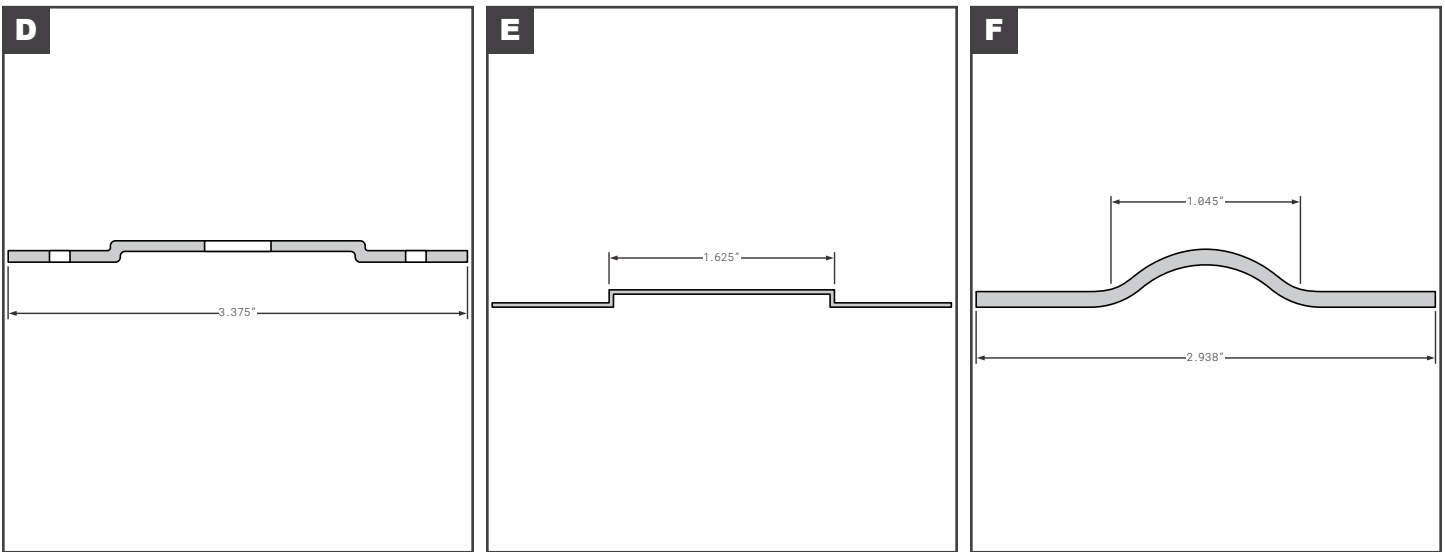

Side Posts

	Part No.	Description	Replaces	Length
A	FCB035-807	UTILITY STYLE SIDE POST GALVANIZED STEEL 03-6512-0-047 .75 X 6.5" LOGISTIC 4" ON CENTER	03-6512-0-047	--
B	FCB035-807-001	UTILITY STYLE SIDE POST GALVANIZED STEEL 03-6512-0-065 .41" LOGISTIC 4" ON CENTER	03-6512-0-065	--
C	FCB035-860	VANGUARD STYLE SIDE POST GALVANIZED STEEL PST00029 .75"	PST00029	--
D	FCB035-865	VANGUARD STYLE SIDE POST INNER PST00056 COMPOSITE PLATE LOGISTIC	PST00056	--
E	FCB035-865-001	VANGUARD STYLE SIDE POST OUTER PST00055 COMPOSITE PLATE PPW	PST00055	--
F	FCB035-880	WABASH STYLE SIDE POST WAB01A01752 COMPOSITE PLATE PPW	WAB01A01752	--