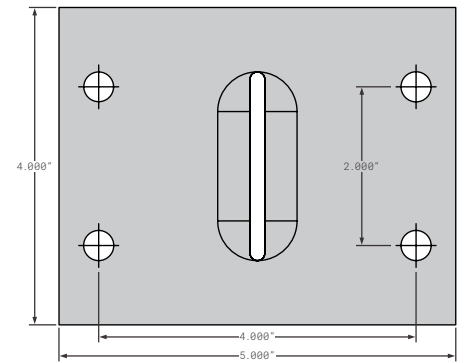

1157016 REPLACES PEN70-04
4 HOLE 3.125 X 3.562 WITH SLOT 2 X 2 HOLE CENTERS, STEEL

Accessories

1157021 REPLACES PEN70-10
3.75 X 5.75 WITH SLOT NO HOLES, STEEL

1157023 REPLACES PEN70-14-SP
4 X 5 WITH SLOT NO HOLES, STEEL