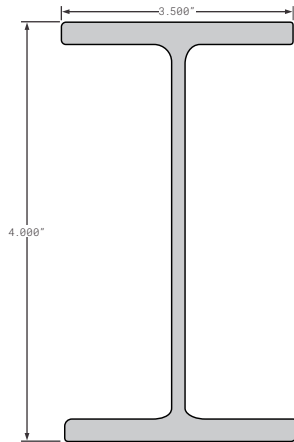

Aluminum I-Beams

1157030

REPLACES
UNIVERSAL

4 INCH I-BEAM 3.5" FLANGE, ALUMINUM, USE WITH CLIP FCB010-920, 102"