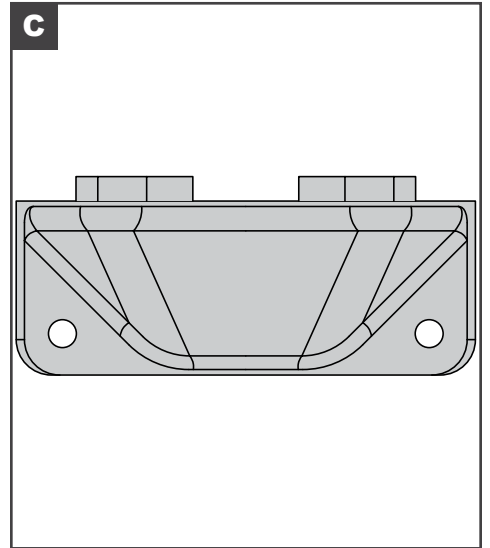

Rub Rail End Caps