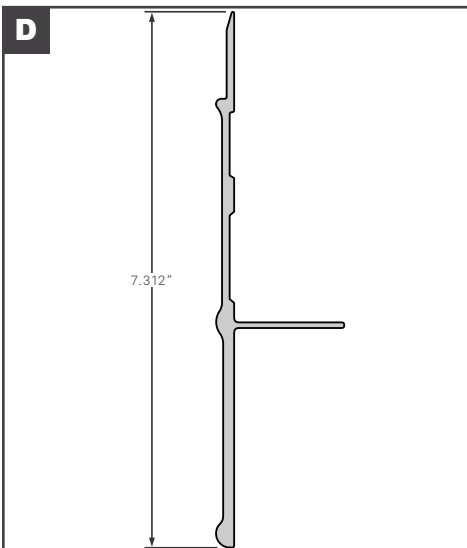

Part No.	Description	Replaces	Length
A	HYU10072624	HYUNDAI LIGHTWEIGHT DESIGN COMPOSITE TRAILERS	E06-087	621"
B	FCB045-751	MORGAN STYLE GVSD & GVSR	000725, 000745, 000785	336"
	- Alternative Lengths	FCB045-751-11	000725, 000745, 000785	132"
C	FCB045-758-028	MORGAN STYLE GVFD & GVMD	1403809, 14038205	336"
	- Alternative Lengths	FCB045-758-11	1403809, 14038205	132"
D	MOR000785	MORGAN GVSD & GVSR	OEM	301"
E	MOR14038205	MORGAN NEW STYLE GVFD & GVMD	OEM	325"
F	SPS02-19469-32125	STOUGHTON ALUMINUM	OEM	321.25"