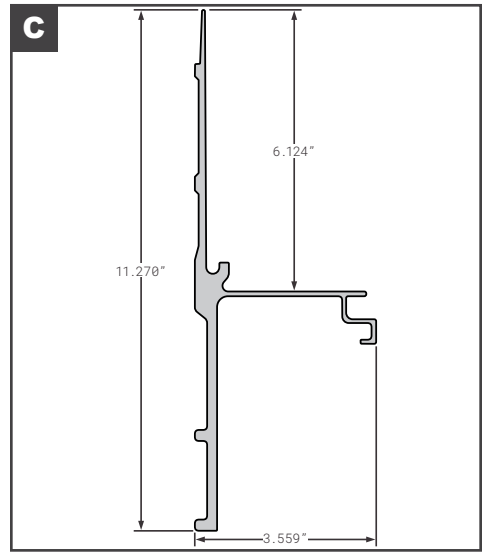

Side Bottom Rails

Side Bottom Rails