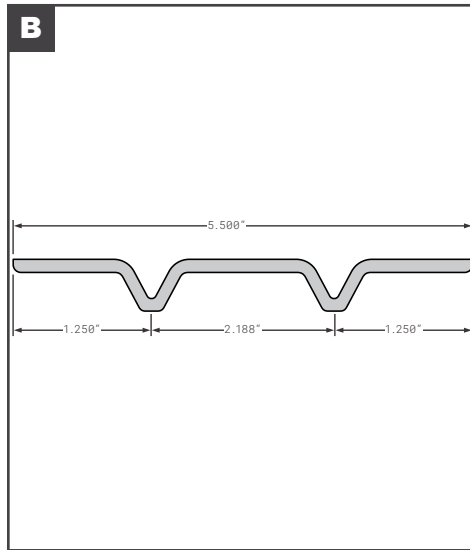

Side Rub Rails