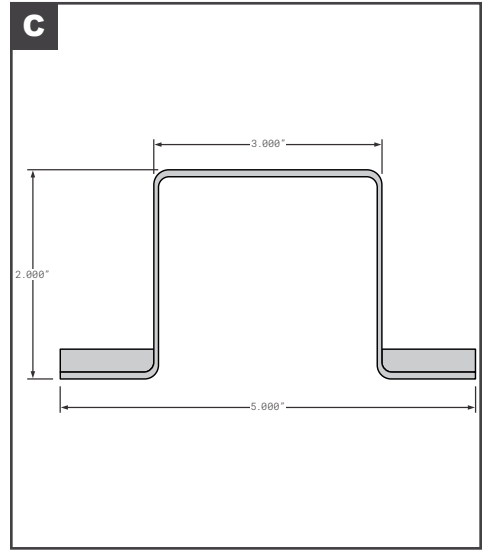

Front Posts

Front Posts