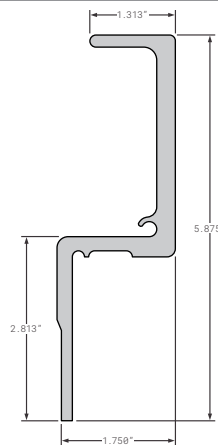

HYUNDAI LIGHT WEIGHT 102" 1 PIECE WRAP AROUND

Nose Rails

SPS01-12907-0010

OEM

STOUGHTON NOSE PLATE 15.06in

SPS02-06388-08350

OEM

STOUGHTON ALUMINUM ASV 83.5"