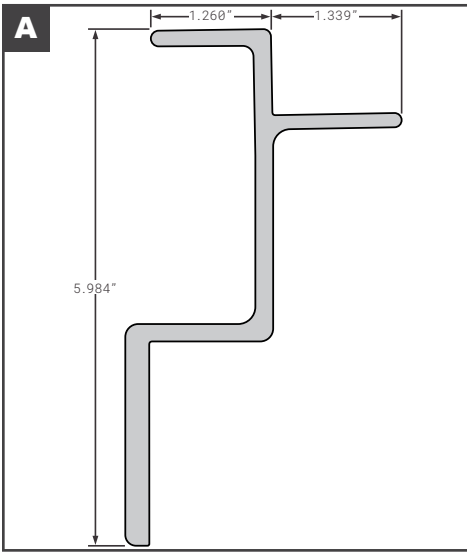

Side Top Rails

Side Top Rails