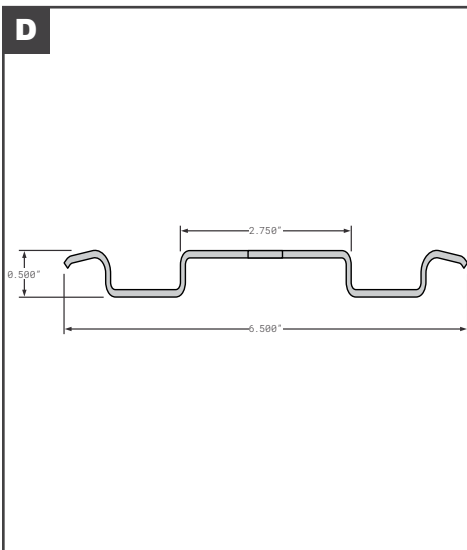

Part No.	Description	Replaces	Length
A	HY10019375	HYUNDAI SIDE POST 112-02084-35 16GA GALVANIZED	10021633, 10025267, 10021416, 10034723, 10022838, 10011849, 10022849, 10014287, 10012431	117"
B	HY10022262	HYUNDAI POST INNER A-TRACK 112-15290	OEM	107.5"
C	HY10023498	HYUNDAI A SLOT LOGISTIC POST 112-02040 GALVANIZED	OEM	106.5"
D	HY10030203	HYUNDAI SIDE POST 112-02039 GALVANIZED	OEM	123.938"
E	HY10035778	HYUNDAI OUTER POST 112-15443 PPW	OEM	107.625"
E	HY10037274	HYUNDAI OUTER POST CLOSURE SIDE 112-15443-14 PPW	OEM	114.63"
E	HY10042083	HYUNDAI OUTER POST CLOSURE SIDE PP ORANGE	OEM	96.85"
F	HY10036046	HYUNDAI A SLOT SIDE POST 112-02290 GALVANIZED	OEM	108"
F	HY10038647	HYUNDAI A SLOT SIDE POST 112-02296 GALVANIZED	OEM	106.96"