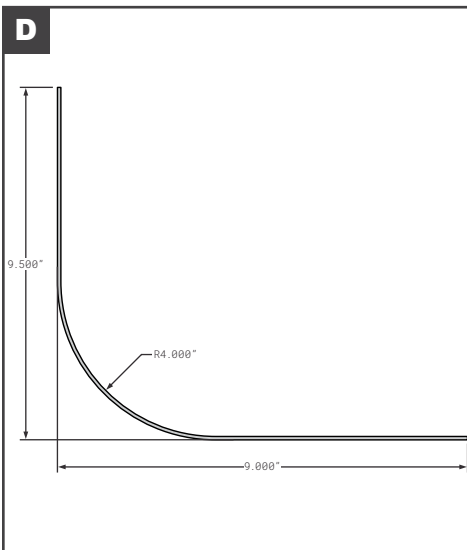

Part No.	Description	Replaces	Length
A	HY20033886	HYUNDAI RADIUS PANEL	OEM	107.46"
B	HY20050642	HYUNDAI ROADSIDE FRONT POST CORNER BEVELED	OEM	--
C	HY20054038	HYUNDAI RADIUS PANEL 4" STAINLESS STEEL MIRROR FINISH	OEM	102.188"
D	HY20084076	HYUNDAI RADIUS PANEL FRONT END 4" PPW	OEM	110"
E	HY20084150	HYUNDAI RADIUS PANEL FRONT END 6IN RADIUS PPW	OEM	110"
F	HY20092262	HYUNDAI INNER RADIUS FRONT LINING SUPPORT ROADSIDE	OEM	--
F	HY20092263	HYUNDAI INNER RADIUS FRONT LINING SUPPORT CURBSIDE	OEM	--