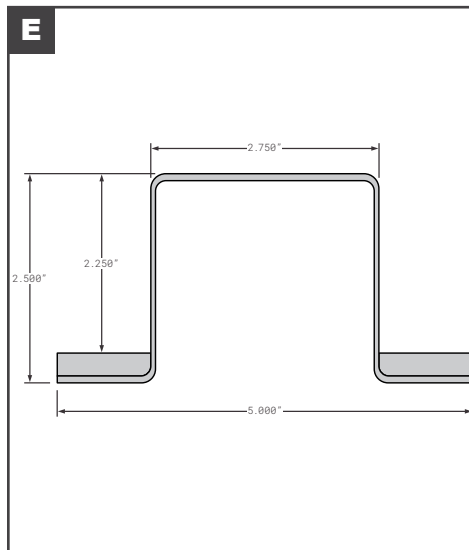

Part No.	Description	Replaces	Length
A	HY10054764	HYUNDAI FRONT POST 117-02335-3 3.2" RADIUS	OEM	106.57"
B	HY10056705	HYUNDAI FRONT POST 117-02340 GALVANIZED	OEM	108.1"
C	HY10061587	HYUNDAI FRONT POST 117-02335 GALVANIZED	OEM	112.6"
D	HY20011744	HYUNDAI FRONT POST 117-02010	OEM	103.346"
E	HY20051352	HYUNDAI FRONT POST 117-02111	OEM	115.938"
F	HY20064923	HYUNDAI FRONT POST 117-02002	OEM	106.614"