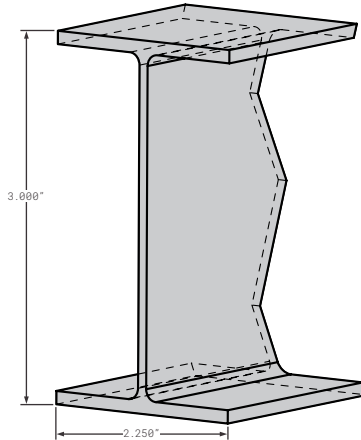

1157033

REPLACES
UNIVERSAL

3 INCH I-BEAM 2.9 LBS/FT 2.25" FLANGE, STEEL, 102"