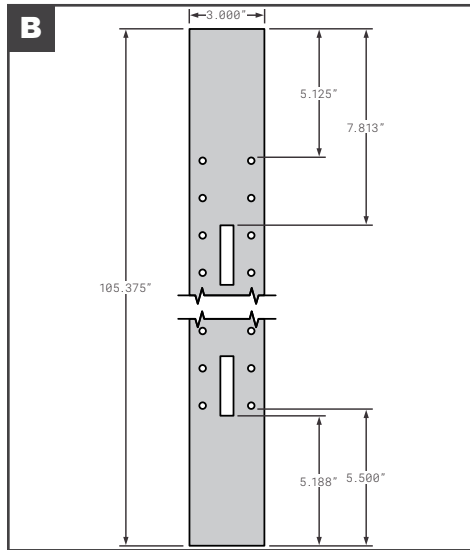

Side Posts

Side Posts