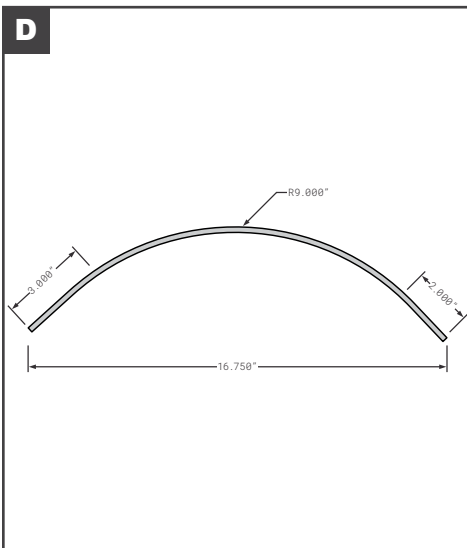

Part No.	Description	Replaces	Length
A	FCB025-901	A.M. HAIRE STYLE FOR 102" WIDE - ALUMINUM MILL FINISH	00151-01	90.5"
B	FCB025-370	KIDRON REEFER FOR 102" WIDE - EXTRUDED ALUMINUM MILL FINISH	K935148	91.5"
C	FCB025-460	MICKEY STYLE FOR 102" WIDE - ALUMINUM MILL FINISH	5005603	91"
D	FCB025-753	MORGAN STYLE FOR 96" WIDE - ALUMINUM MILL FINISH	13500	80.88"
D	FCB025-753-001	MORGAN STYLE FOR 102" WIDE - ALUMINUM MILL FINISH	13502	86.88"
D	FCB025-755-001	MORGAN STYLE FOR 102" WIDE - STAINLESS STEEL	1358401	86.88"
D	MOR13500	MORGAN FOR 96" WIDE - ALUMINUM MILL FINISH	OEM	80.88"
D	MOR13502	MORGAN FOR 102" WIDE - ALUMINUM MILL FINISH	OEM	86.88"
D	MOR1358401	MORGAN FOR 102" WIDE - STAINLESS STEEL	OEM	86.88"
E	FCB025-520	MULTIVANS STYLE FOR 102" WIDE - ALUMINUM MILL FINISH	DB100802	91.75"
F	FCB025-531	READING (TRG) STYLE FOR 102" WIDE - DIAMOND PLATE	13440001	96"