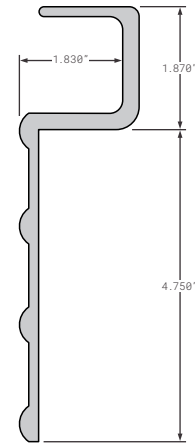

Nose Rails

FCB040-807

REPLACES
03-6650-0-510

UTILITY STYLE VS2DC & VS2DX 102" WIDE 1 PIECE WRAP AROUND

FCB040-860

REPLACES
FWP00063

VANGUARD OLD STYLE 102" WIDE 1 PIECE WRAP AROUND

FCB040-865