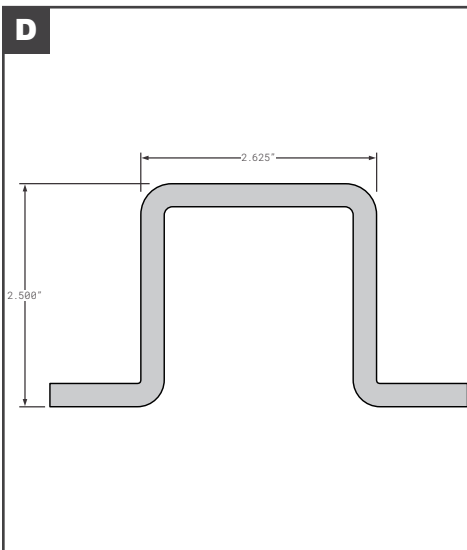

Front Posts