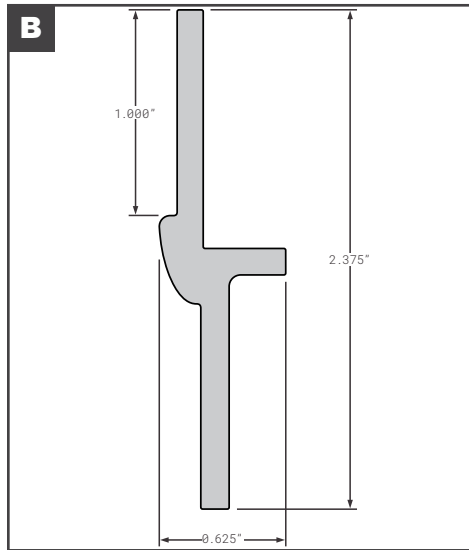

Connector Posts