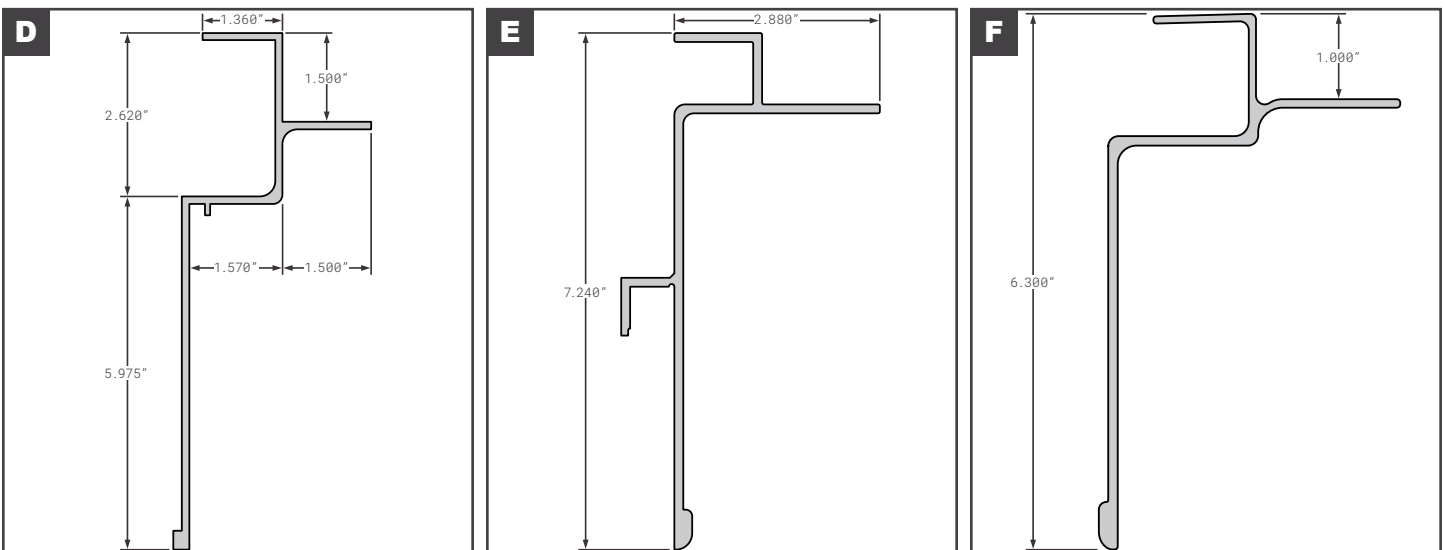

Side Top Rails

	Part No.	Description	Replaces	Length
A	FCB050-075	A.M. HAIRE STYLE DRY FREIGHT	00008, 7002/26	312"
B	FCB050-217	GREAT DANE STYLE P-SERIES	60309001, 603090VV-53	624"
	- Alternative Lengths	FCB050-217-30	60309001, 603090VV-53	360"
C	FCB050-218	GREAT DANE STYLE P-SERIES THINWALL	60311701, 603117VV-53	624"
D	FCB050-219	GREAT DANE STYLE NEW STYLE REEFER LAX-TEC	60312508, 60312510	624"
E	FCB050-220-001	GREAT DANE STYLE COMPOSITE PLATE	60318848X624.13, 60318848-53	624"
	- Alternative Lengths	FCB050-220-001-11, FCB050-220-001-22, FCB050-220-001-30	60318848X624.13, 60318848-53	132", 264", 360"
F	FCB050-221	GREAT DANE 2018 SHORT STYLE COMPOSITE PLATE	60318897-52	624"