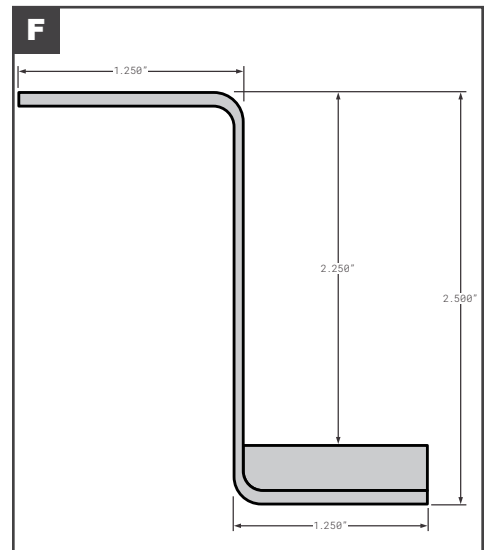

Part No.	Description	Replaces	Length
A	FCB035-002	MORGAN STYLE Z 1.38" - ALUMINUM	14211	108"
A	FCB035-751	MORGAN STYLE Z 1.38" - GALVANIZED STEEL	A0000119	107"
A	MOR14211	MORGAN Z 1.38" - ALUMINUM	OEM	108"
A	MORA0000119	MORGAN Z 1.38" - GALVANIZED STEEL	OEM	107"
B	MOR01913063	MORGAN Z .81" - GALVANIZED STEEL	01913063	107"
C	01-21122-006-00	STOUGHTON LOGISTIC INNER SIDE POST 12"	OEM	--
D	03-06347-110-00	STOUGHTON SIDE POST GALVANIZED STEEL 1.38"	OEM	110"
E	SPS01-20835-11700	STOUGHTON ROADSIDE Z-POST GALVANIZED 16GA	OEM	109"
F	SPS01-20835-21700	STOUGHTON CURBSIDE Z-POST GALVANIZED 16GA	OEM	109"